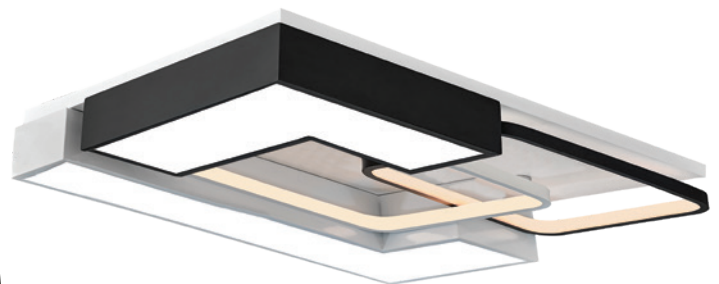

KJ-223-3 (400000)

Name 뉴건반 주방등
Size W1260×D200×H80
색온도 5700K+3000K
Lamp 100W

Suntech series

we supply the good product to all customers

KJ-224-1 (1000000)

Name 썬테크 250W
Size W1100×D700×H75
Lamp 250W
Color 믹스