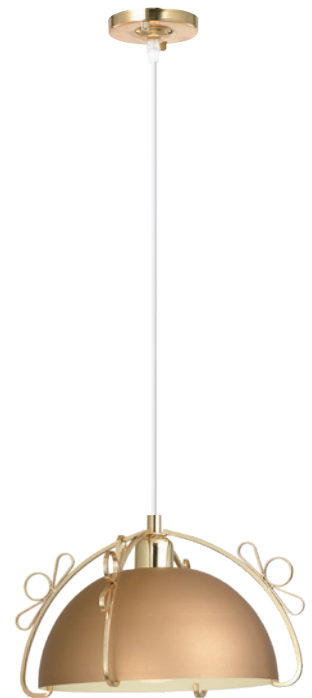

골드칠

KJ-140-4 (190000)

Name 비양카 1등 P/D
Size Ø330×H180
Lamp E26×1
Color 블루, 흑동, 피치, 골드칠