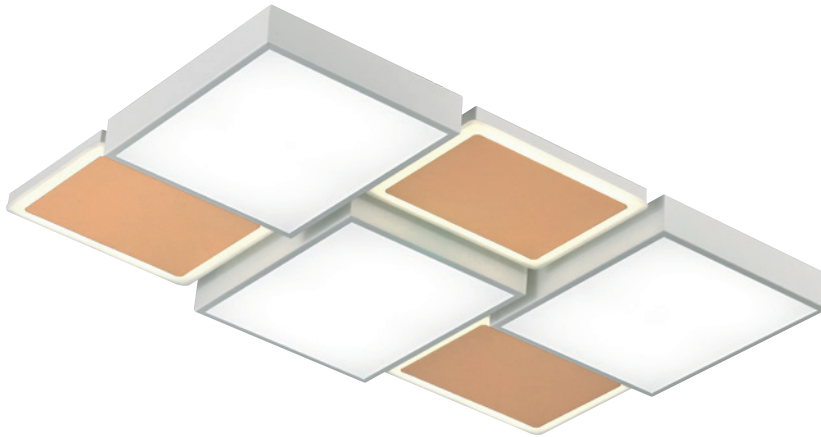

Star series

we supply the good product to all customers

Star series

we supply the good product to all customers

KJ-213-1 (1160000)

Name 스타 8등
Size W1220×D600×H90
색온도 5700K+4000K
Lamp LED 250W
Color 골드

KJ-213-2 (840000)