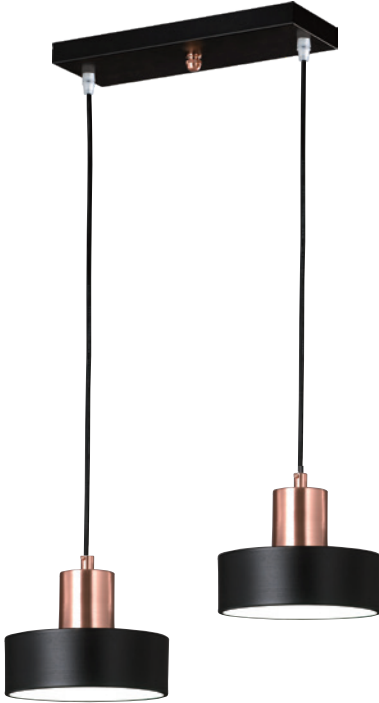

KJ-134-1 (290000)

Name 코코 2등 P/D
Size W450×D180×H150
Lamp LED 20W×2=40W
Color 블랙

KJ-134-2 (290000)

Name 코코 2등 P/D
Size W450×D180×H150
Lamp LED 20W×2=40W
Color 화이트

KJ-134-3 (330000)

Name 코코 2등 P/D
Size W450×D180×H150
Lamp LED 20W×2=40W
Color 동사티나