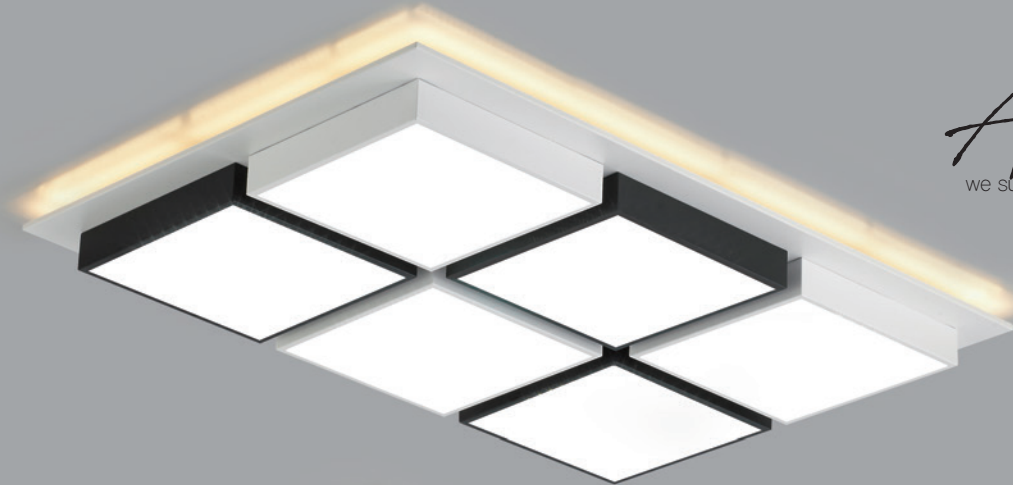

KJ-207-03 (620000)

Name 피카소 4등
Size W580×D600×H90
색온도 5700K+3000K
Lamp LED 125W
Color 골드

KJ-207-04 (620000)

Name 피카소 4등
Size W580×D600×H90
색온도 5700K+3000K
Lamp LED 125W
Color 블랙

Art series

we supply the good product to all customers