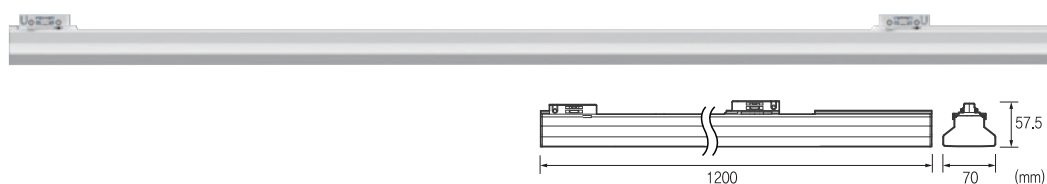

KJ-277-3 (83000) **RTL70 1200**

KS. T-라인 70 LED60W 레일

주광/전구/주백