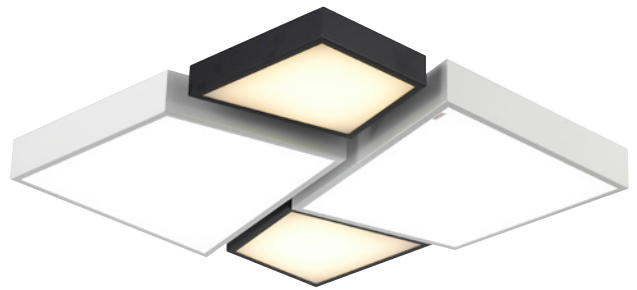

KJ-207-04 (620000)

Name 피카소 4등
Size W580×D600×H90
색온도 5700K+3000K
Lamp LED 125W
Color 블랙