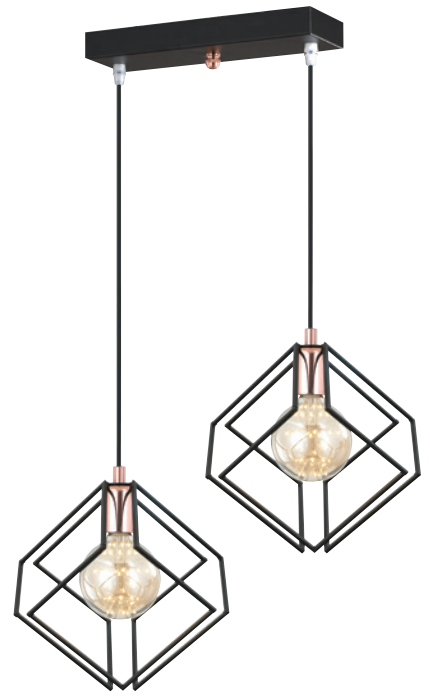

Diamond series

we supply the good product to all customers

KJ-179-4 (192000)

Name **다이아망 2등 P/D**
Size **W660×D280×H260**
Lamp **E26×2**
Color **골드**

KJ-179-5 (192000)

Name **다이아망 2등 P/D**
Size **W660×D280×H260**
Lamp **E26×2**
Color **로즈골드**