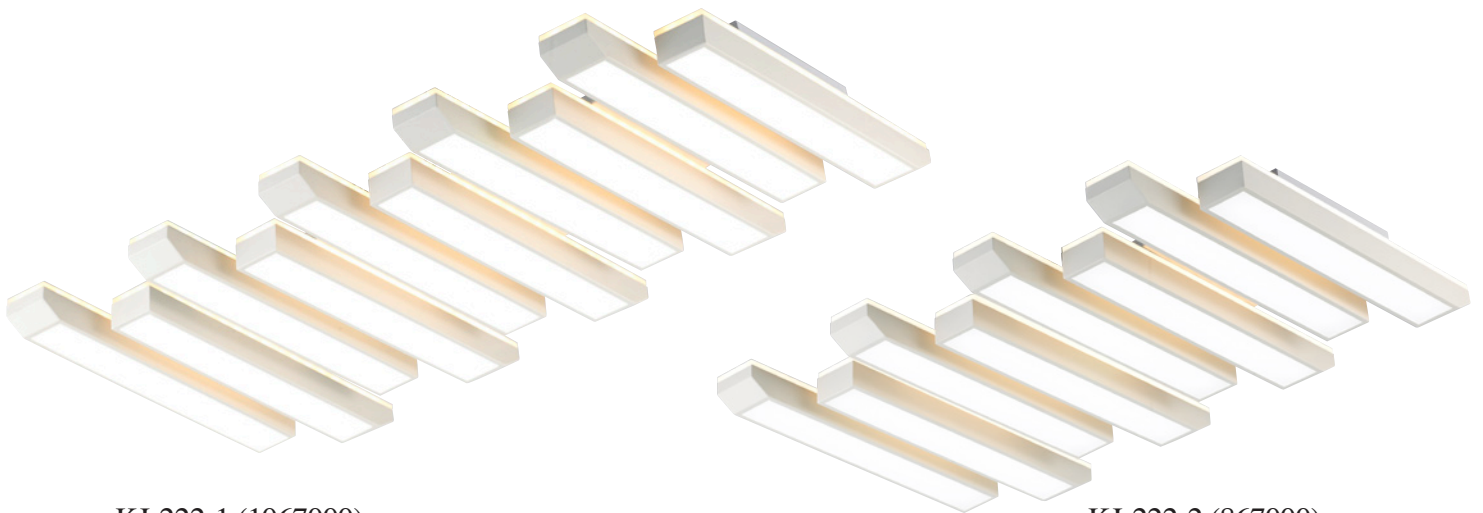

New keyboard series

we supply the good product to all customers

KJ-222-1 (1067000)

Name 뉴건반 10등
Size W1380×D740×H90
색온도 5700K+3000K
Lamp 240W

KJ-222-2 (867000)

Name 뉴건반 8등
Size W1090×D740×H90
색온도 5700K+3000K
Lamp 200W