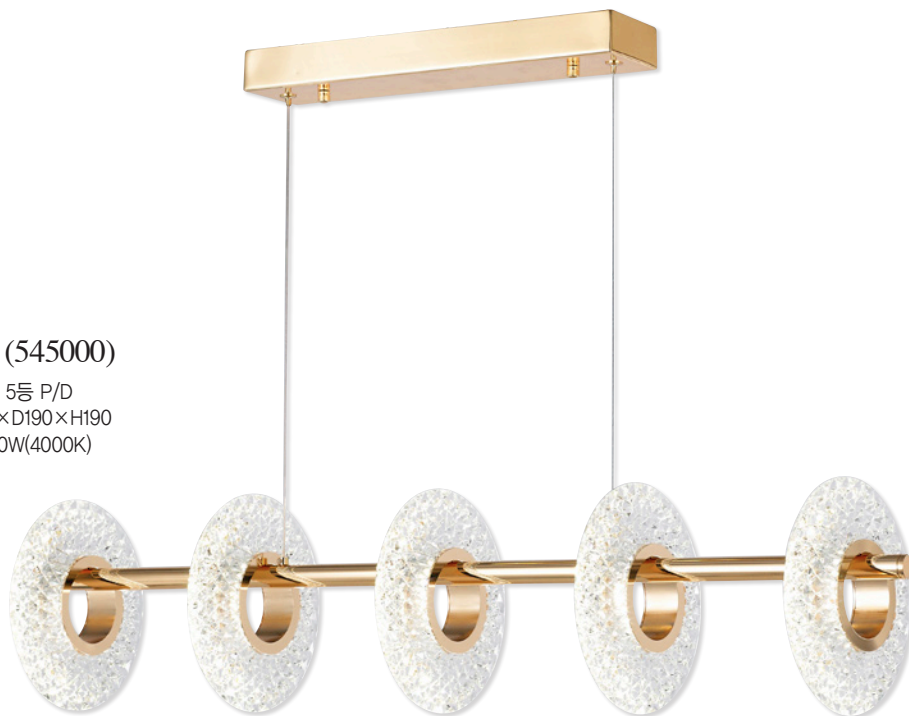

KJ-115-5 (400000)

Name **스프링 P/D**
Size **W600×D130×H240**
Lamp **LED 40W**
Color **골드**
색온도 **4000K**

Ramid series

we supply the good product to all customers

KJ-116-1 (545000)

Name 라미드 5등 P/D
Size W820×D190×H190
Lamp LED 30W(4000K)

Pendant series

we supply the good product to all customers

KJ-117-1 (511000)

Name 엘사 3등 P/D
Size W600×D190×Ø170
Lamp LED 30W(4000K)

KJ-117-2 (458000)

Name 베키 4등 P/D
Size W810×H200
Lamp LED 30W(4000K)

KJ-117-3 (554000)