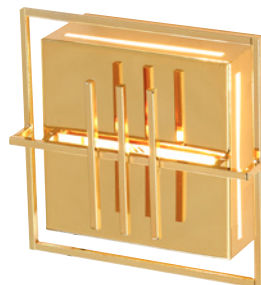

KJ-198-8 (103000)

Name 케이브 1등 BR
Size W200×D90×H80
Lamp E26×1
Color 블랙

Stepline series
we supply the good product to all customers

KJ-199-1 (210000)

Name 스텝라인 2등 BR
Size W390×D140×H85
Lamp E26×2
Color 골드

KJ-199-2 (122000)