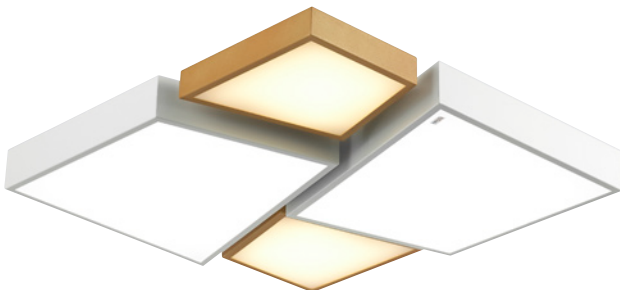

KJ-207-03 (620000)

Name 피카소 4등
Size W580×D600×H90
색온도 5700K+3000K
Lamp LED 125W
Color 골드