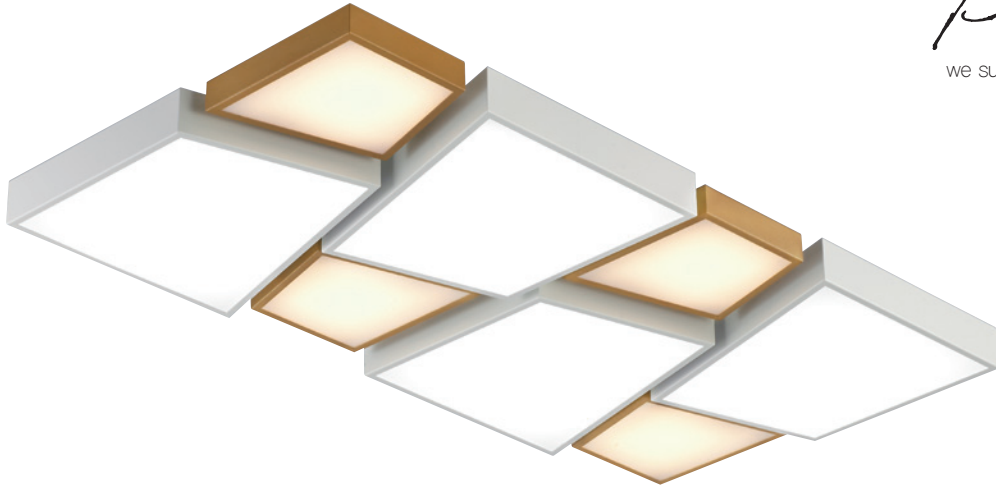

Picasso series

we supply the good product to all customers

KJ-207-01 (1160000)

Name 피카소 8등
Size W1180×D600×H90
색온도 5700K+3000K
Lamp LED 250W
Color 골드