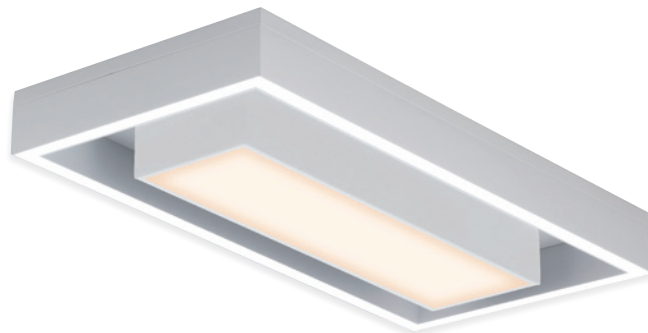

KJ-220-3 (560000)

Name LED 판타지 거실 2등
Size W770×D360×H100
Lamp LED 100W (주광+주백)