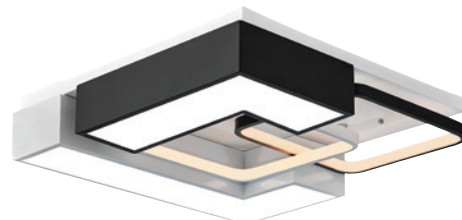

KJ-224-2 (468000)

Name 썬테크 90W
Size W550×D550×H110
Lamp 90W
Color 믹스