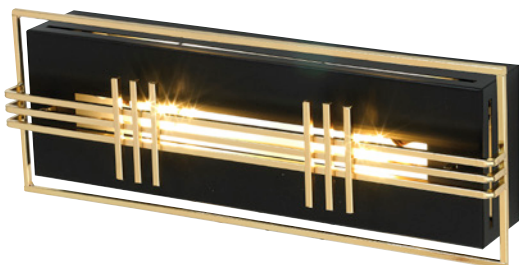

KJ-199-3 (186000)

Name 스텝라인 2등 BR
Size W390×D140×H85
Lamp E26×2
Color 블랙