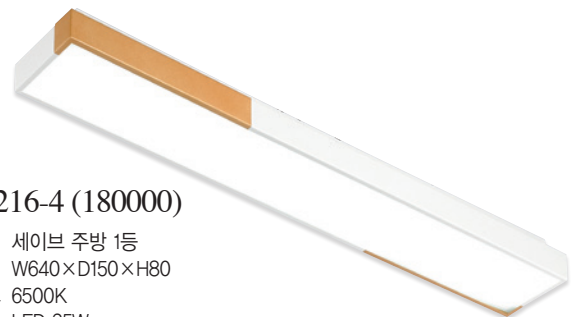

KJ-216-4 (180000)

Name 세이브 주방 1등
Size W640×D150×H80
색온도 6500K
Lamp LED 25W
Color 골드