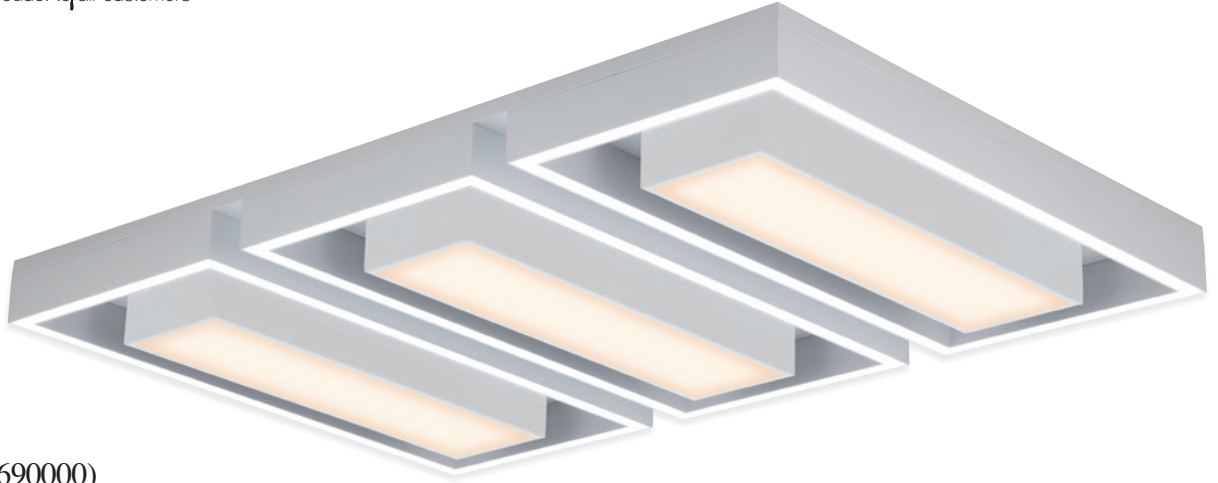

KJ-219-5 (160000)

Name 세이브 직부
Size W280×D280×H80
색온도 6500K
Lamp LED 25W
Color 블랙

KJ-219-4 (252000)

Name 세이브 방등
Size W500×D500×H90
색온도 6500K
Lamp LED 60W
Color 블랙

fantasy series

we supply the good product to all customers