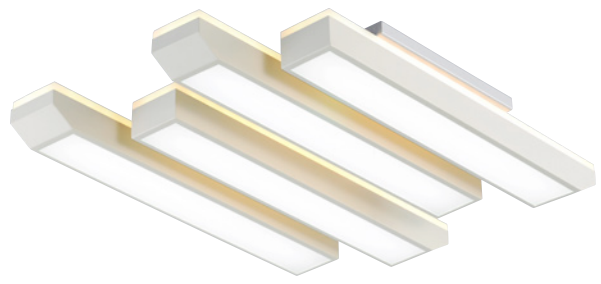

New keyboard series

we supply the good product to all customers

KJ-223-1 (676000)

Name 뉴건반 6등
Size W800×D740×H90
색온도 5700K+3000K
Lamp 150W

KJ-223-2 (400000)

Name 뉴건반 4등
Size W510×D740×H90
색온도 5700K+3000K
Lamp 100W

KJ-223-3 (400000)

Name 뉴건반 주방등
Size W1260×D200×H80
색온도 5700K+3000K
Lamp 100W