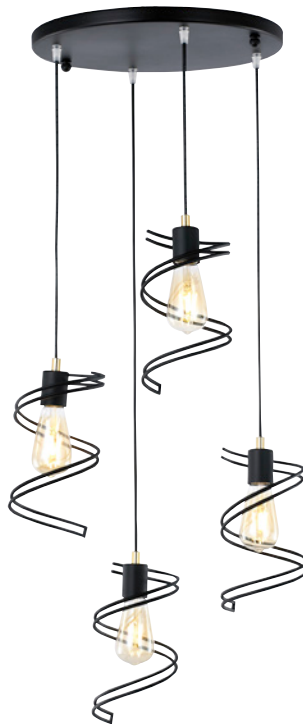

KJ-171-5 (95000)

Name 아테네 1등 P/D
Size Ø150×H80
Lamp E26×1
Color 블랙

Paul series

we supply the good product to all customers

**KJ-172-1 (300000)**

Name 폴 5등 원형 P/D
 Size W410×D410×H270
 Lamp E26×5
 Color 블랙

**KJ-172-2 (264000)**