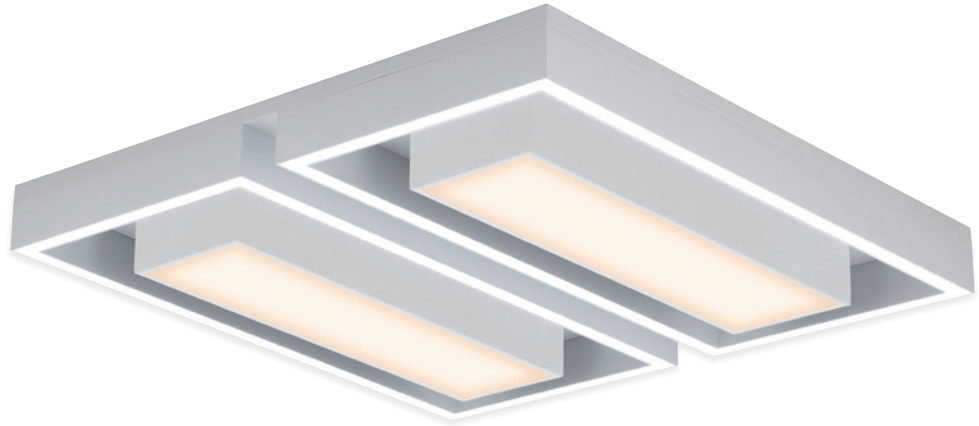

KJ-220-2 (1100000)

Name LED 판타지 거실 4등
Size W770×D780×H100
Lamp LED 150W (주광+주백)