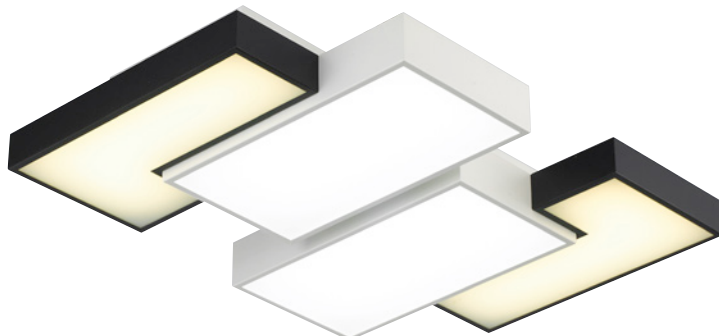

KJ-214-1 (1000000)

Name 세미 4등
Size W1240×D605×H100
색온도 6500K+3000K
Lamp LED 250W

Dami series
we supply the good product to all customers

KJ-215-1 (1120000)

Name 다미 6등
Size W1360×D605×H100
색온도 6500K+3000K
Lamp LED 250W