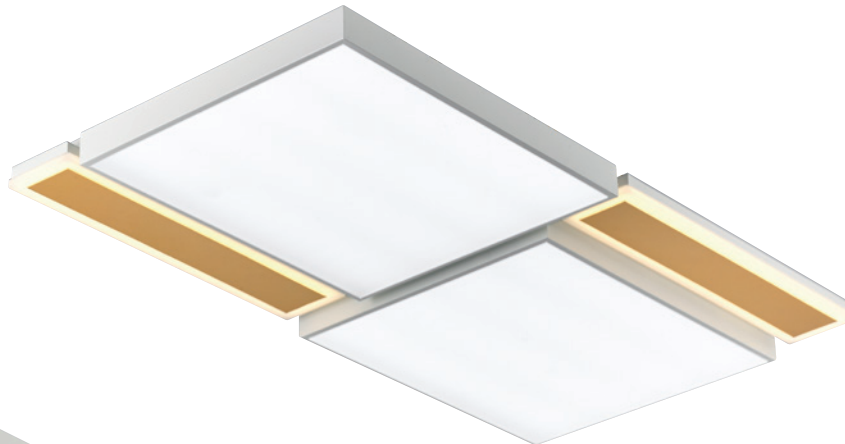

Art series

we supply the good product to all customers

KJ-209-1 (1320000)

Name 아트 6등
Size W1220×D840×H110
색온도 6500K+3000K
Lamp LED 230W

KJ-209-2 (960000)

Name 아트 4등
Size W820×D820×H110
색온도 6500K+3000K
Lamp LED 150W