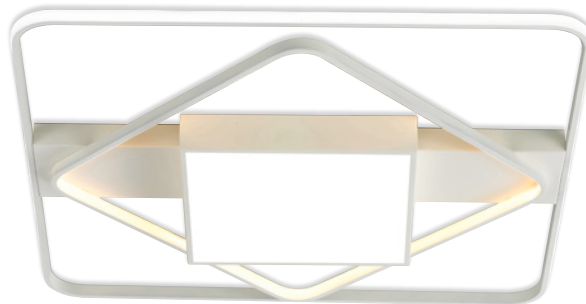

KJ-265-2 (820000)

Name 사각 루키 80W(A타입)
Size W800×D800×H110
Lamp LED 주광 55W, 전구 18W
Color 화이트