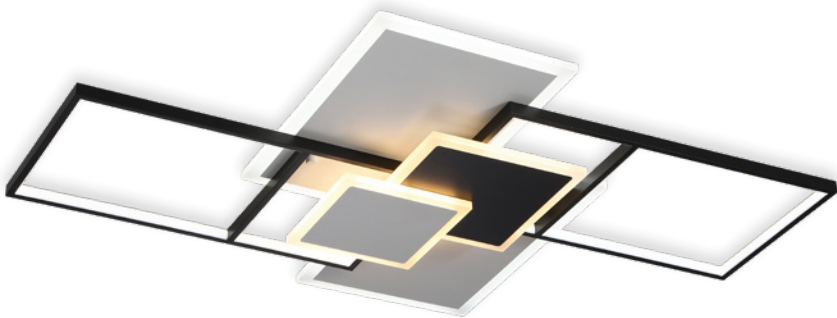

KJ-268-3 (732000)

Name 테트리스 거실등
Size W1150×D700×H75
색온도 3000K+5700K
Lamp LED 140W