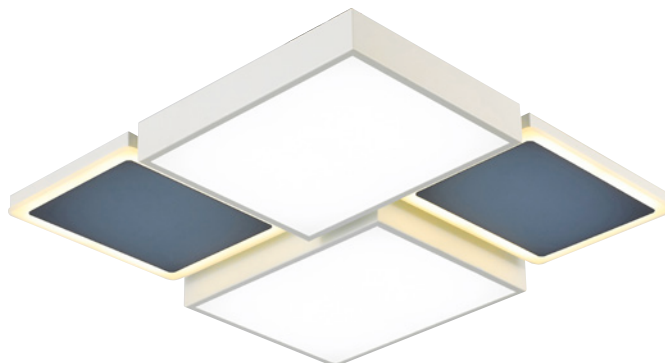

KJ-211-3 (600000)

Name 스타 4등
Size W620×D620×H90
색온도 5700K+4000K
Lamp LED 125W
Color 블루