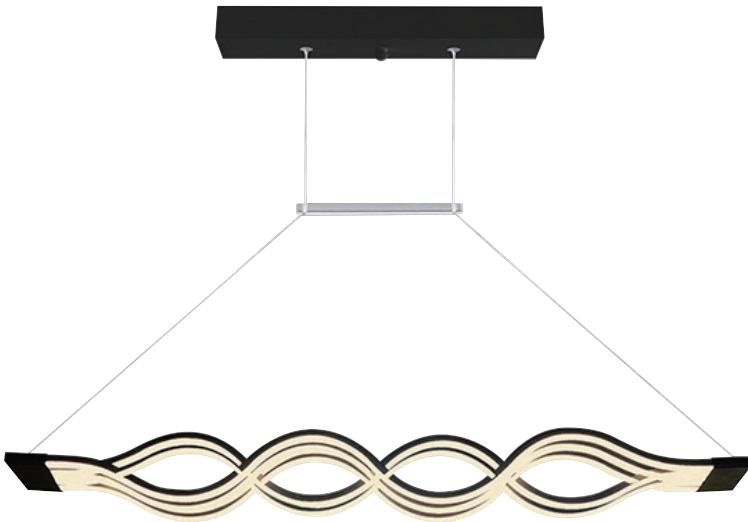

KJ-91-3 (300000)

Name 웨이브 5줄 P/D
Size W720×D130×H20
Lamp LED 50W
색온도 4000K

Pendant series

we supply the good product to all customers