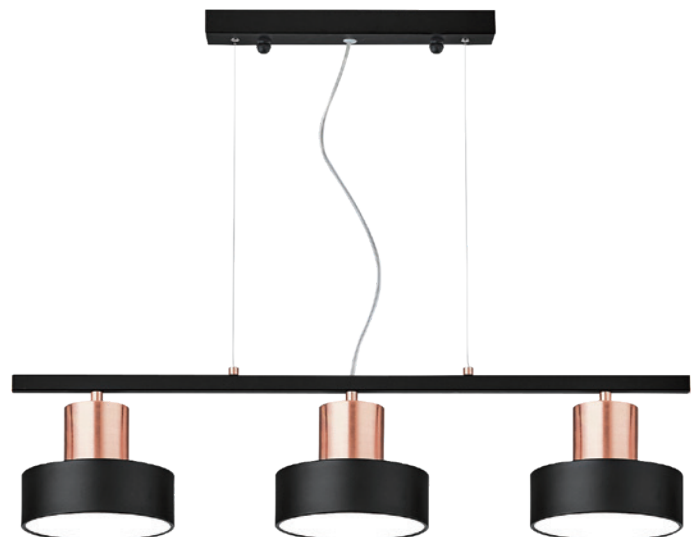

KJ-134-5 (480000)

Name 코코 3등 -자 P/D
Size W800×D190×H200
Lamp LED 60W
Color 블랙