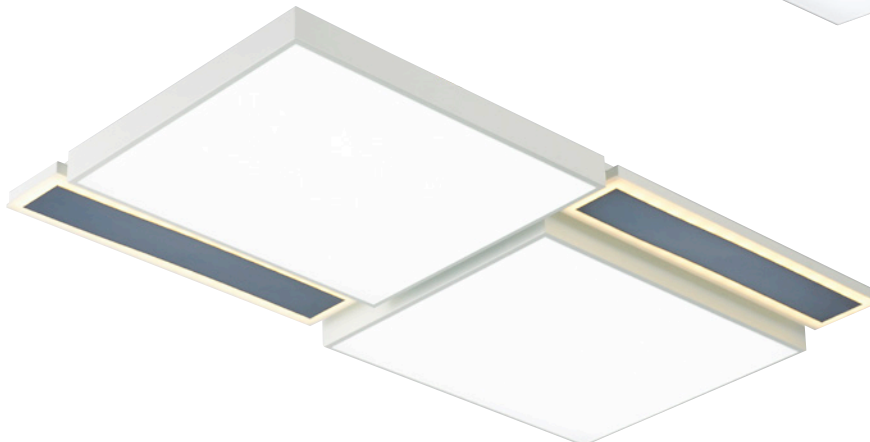

KJ-209-4 (1060000)

Name 플레이 4등
Size W1270×D680×H90
색온도 6500K+3000K
Lamp LED 250W
Color 블루