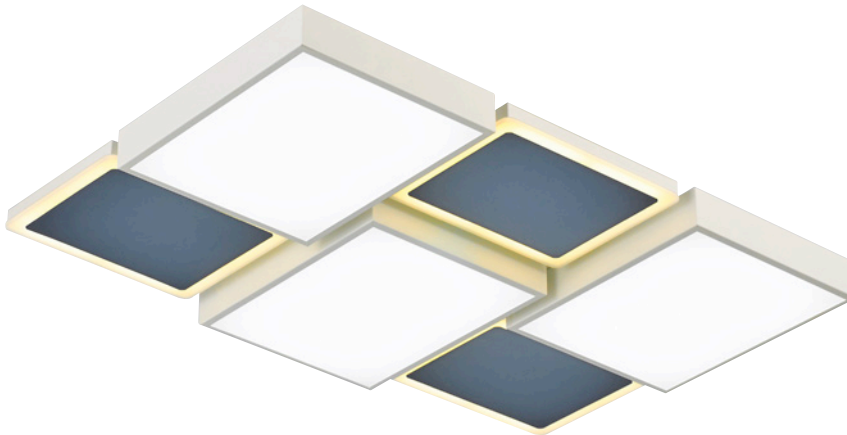

KJ-211-2 (840000)

Name 스타 6등
Size W910×D600×H90
색온도 5700K+4000K
Lamp LED 185W
Color 블루