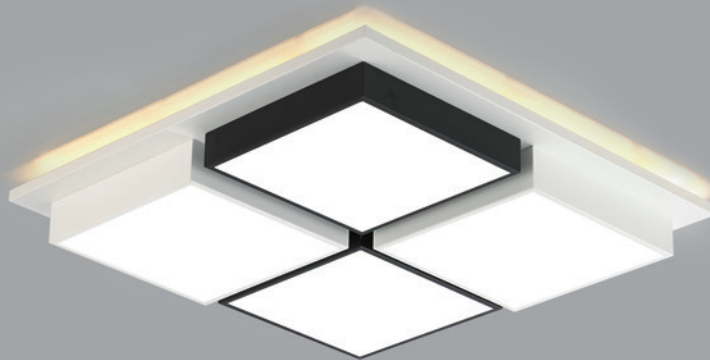

KJ-209-2 (960000)

Name 아트 4등
Size W820×D820×H110
색온도 6500K+3000K
Lamp LED 150W