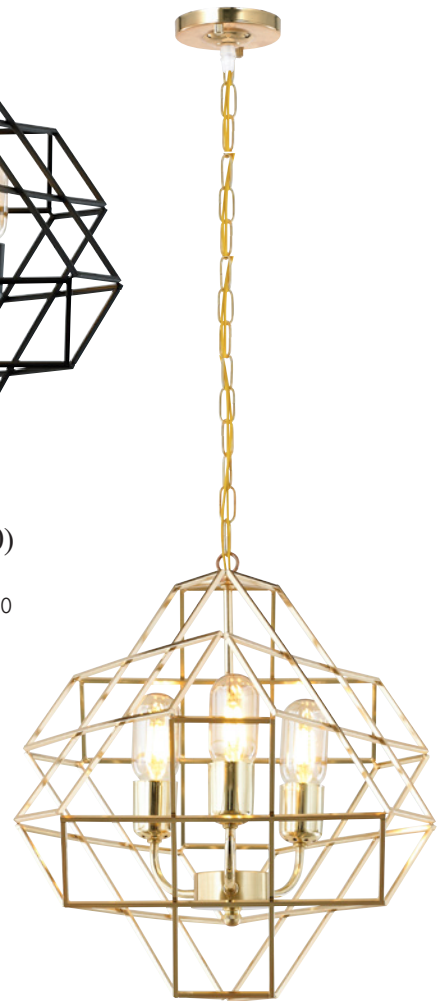

Name 케이지 4등 원형 P/D
Size W520×D520×H590
Lamp E26×4

Royal series
we supply the good product to all customers

KJ-177-1 (260000)

Name 로얄 3등 P/D
Size W390×D390×H410
Lamp E26×3
Color 블랙

KJ-177-2 (300000)

Name 로얄 3등 P/D
Size W390×D390×H410
Lamp E26×3
Color 골드