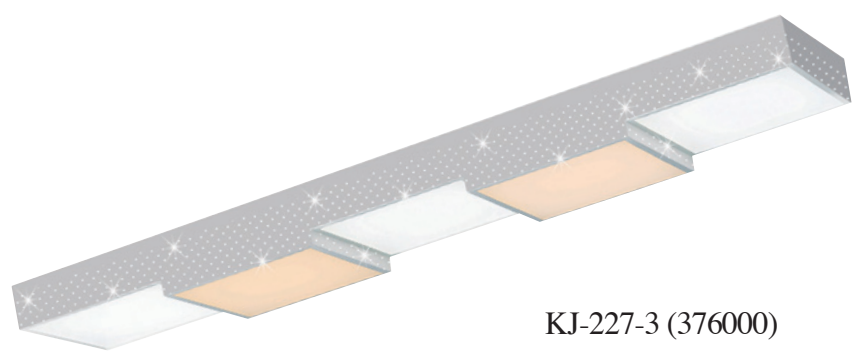

Block series

we supply the good product to all customers

KJ-227-1 (776000)

Name 블록 12등
Size W1000×D720×H125
Lamp LED 180W
Color 화이트 (주광+전구)

KJ-227-2 (600000)

Name 블록 9등
Size W810×D810×H125
Lamp LED 135W
Color 화이트 (주광+전구)