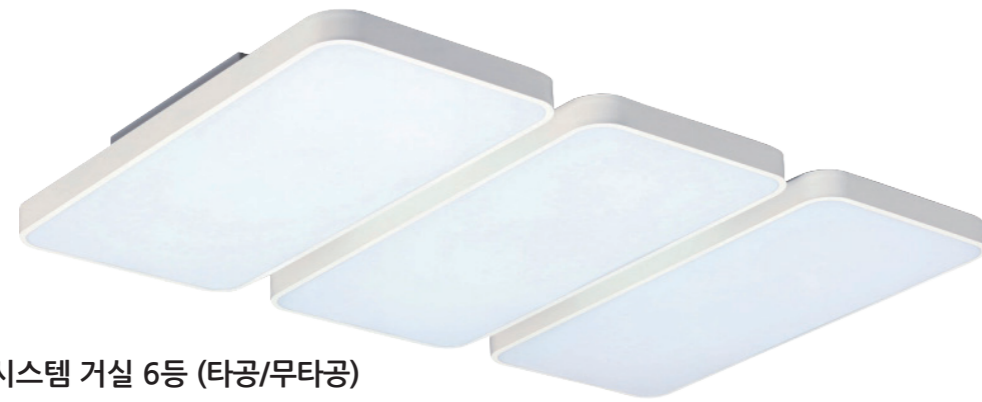

SYSTEM

시스템 거실 6등 (타공/무타공)

W1170xD700xH65
LED 150W
화이트