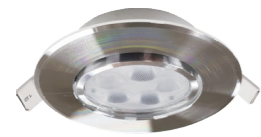

MR 일체형 DC형

Chrome