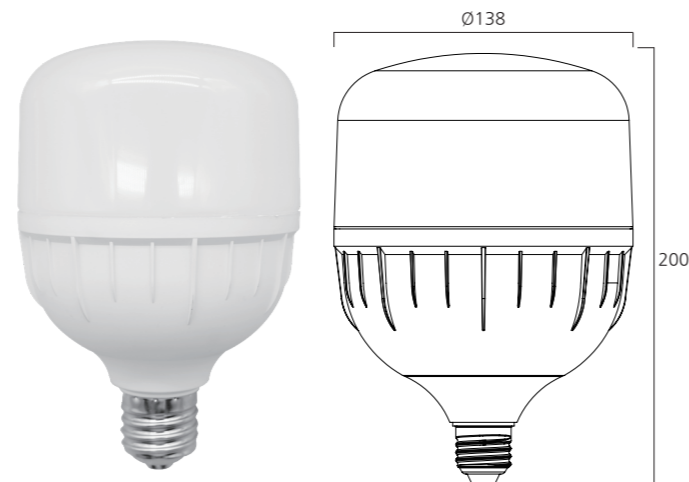

U-Ball Lamp Luxnuri

20W
 BASE 26
 LUMEN 1600/1400
 COLOR 6500/3000
 MATERIAL PC
 BOX 20

30W
 BASE 26/39
 LUMEN 2400/2100
 COLOR 6500/3000
 MATERIAL PC
 BOX 20

40W
 BASE 26/39
 LUMEN 3200/2800
 COLOR 6500/3000
 MATERIAL AL/PC
 BOX 20