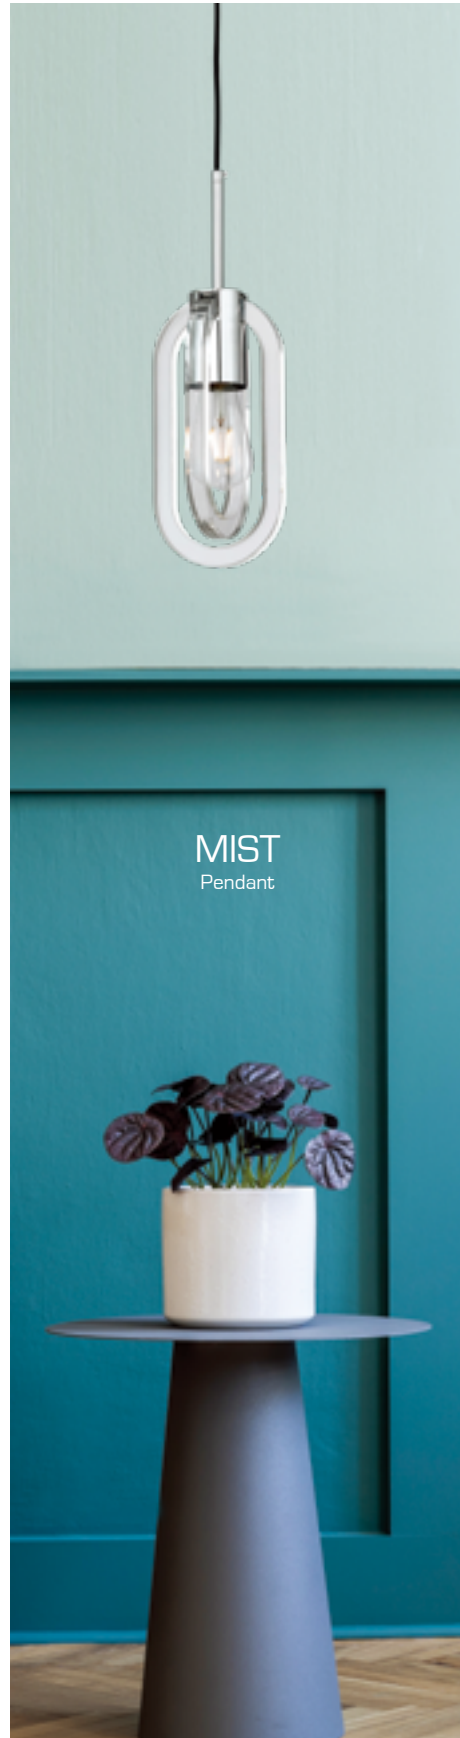

MIST
Pendant