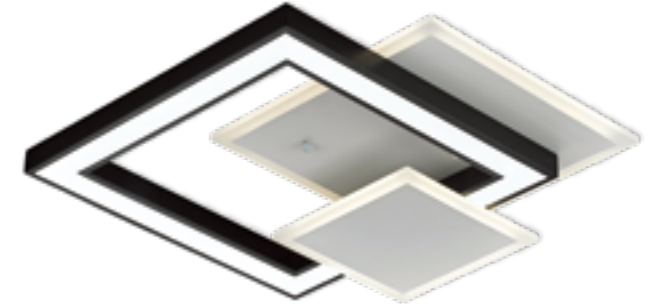

쏘냐 사각 방등
Size W600×D600×H70
Lamp LED 50W / 6500K+4000K
Color 블랙+화이트

Living room light