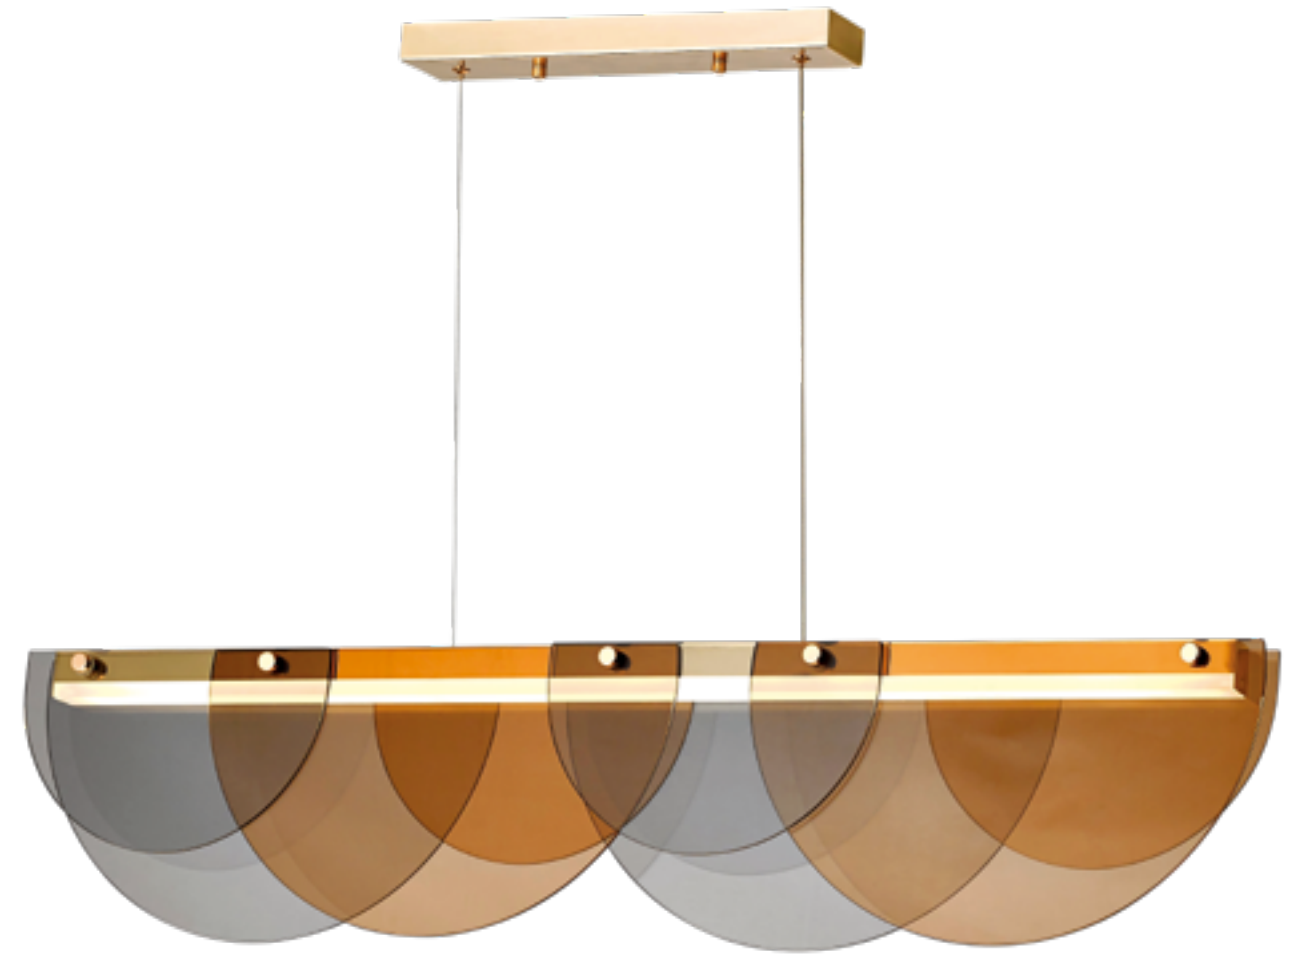

ALPS 알프스
Interior Pendant