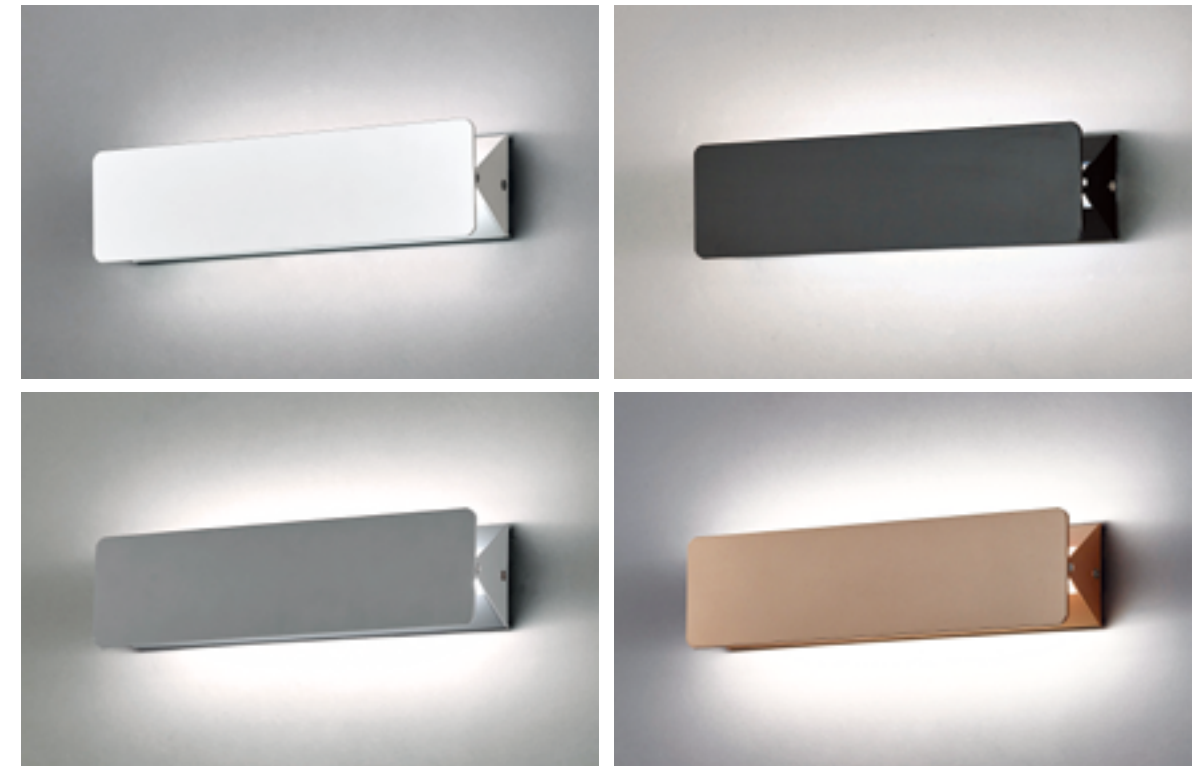

스켓 B/R
Size W310×D80×H55
Lamp LED 5W / 3000K
Color 화이트, 블랙, 그레이, 골드