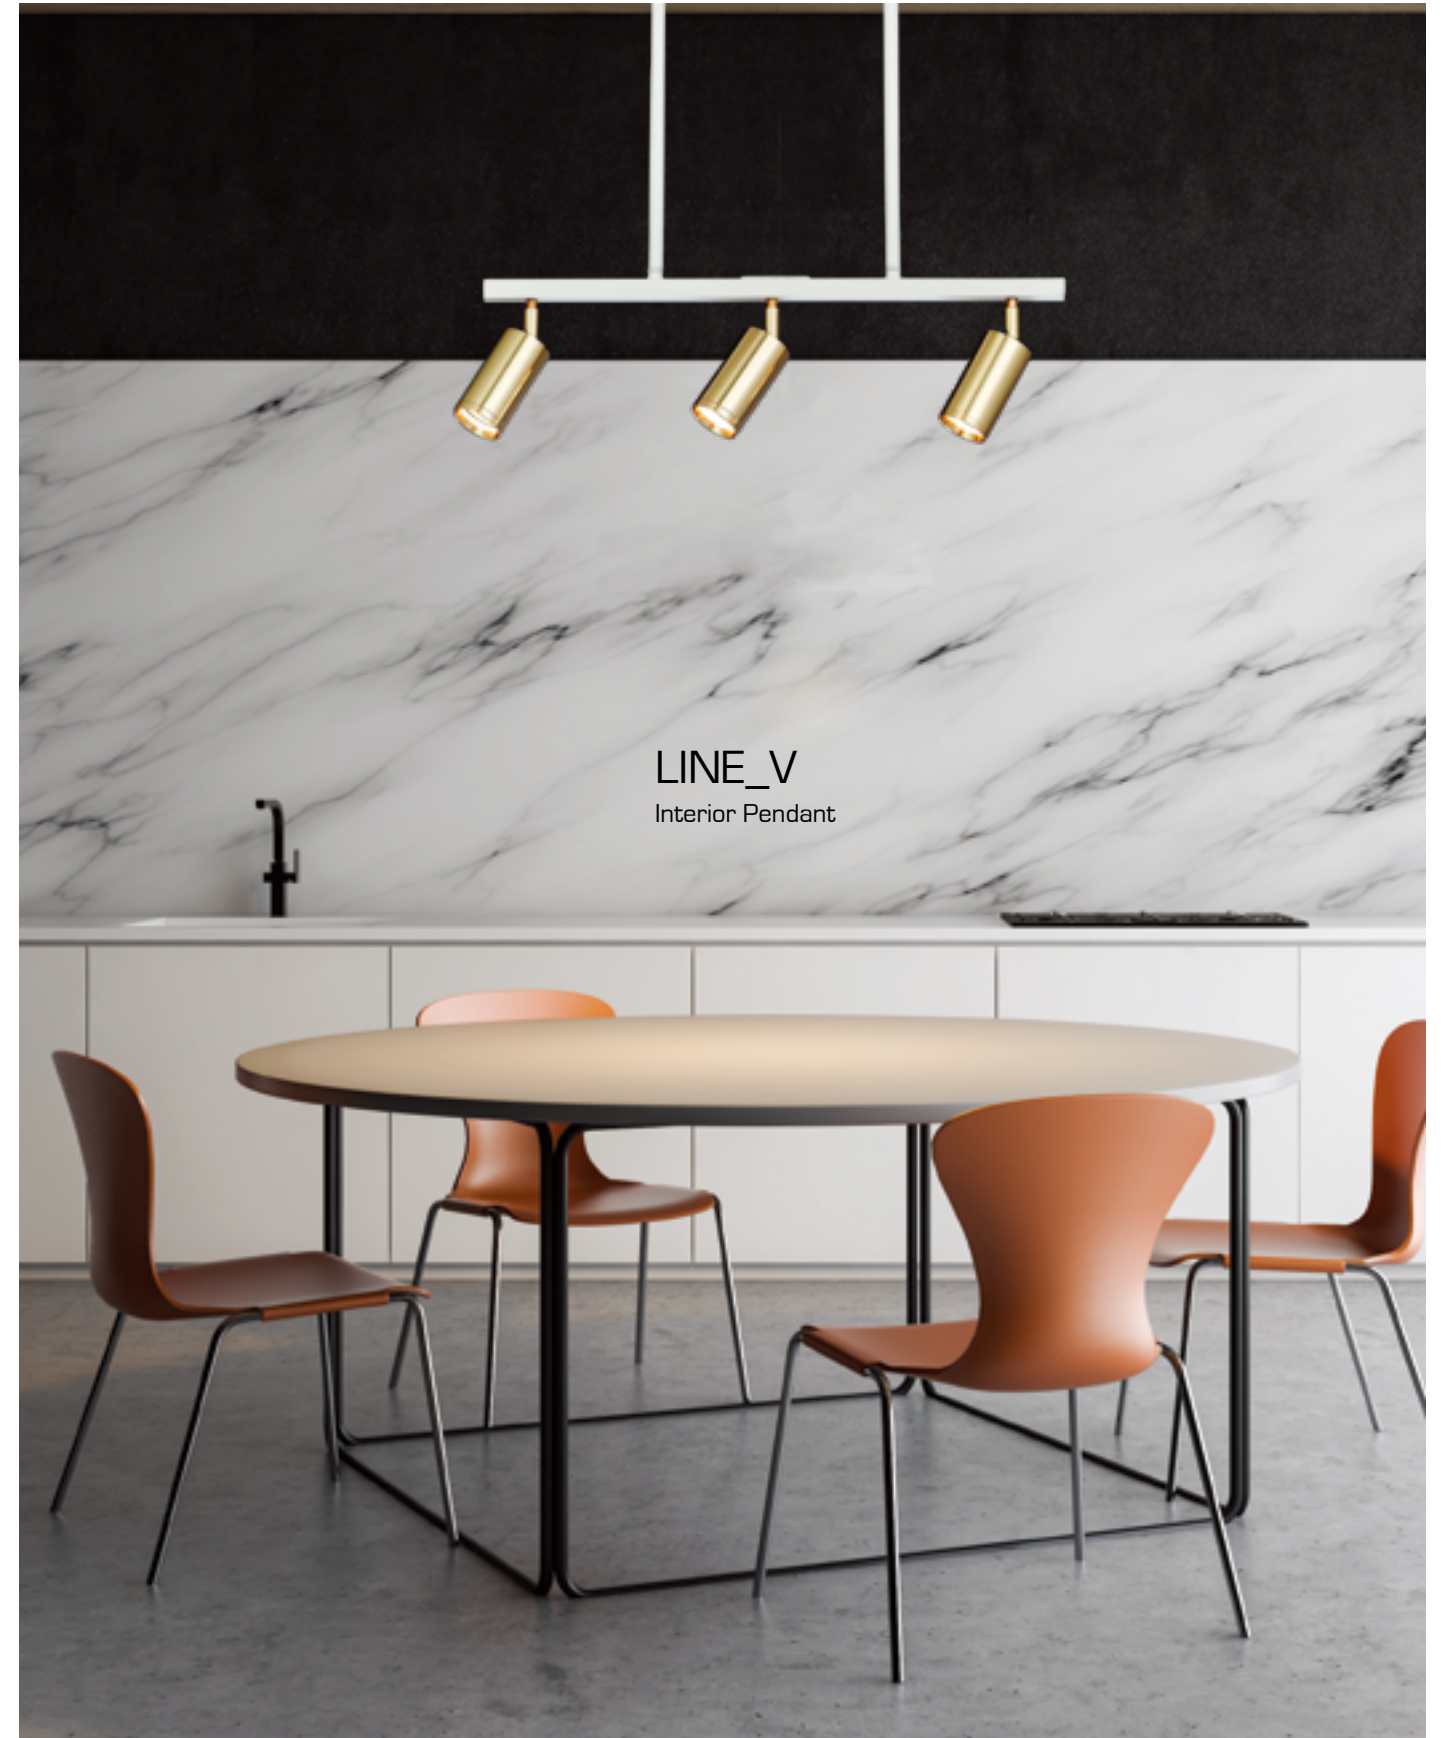

**LINE\_A**  
Interior Pendant

As an interior pendant light, it is an excellent light for interior effects with a variety of designs and colors.

**LINE\_V**  
Interior Pendant

LINE\_A 라인  
Interior Pendant