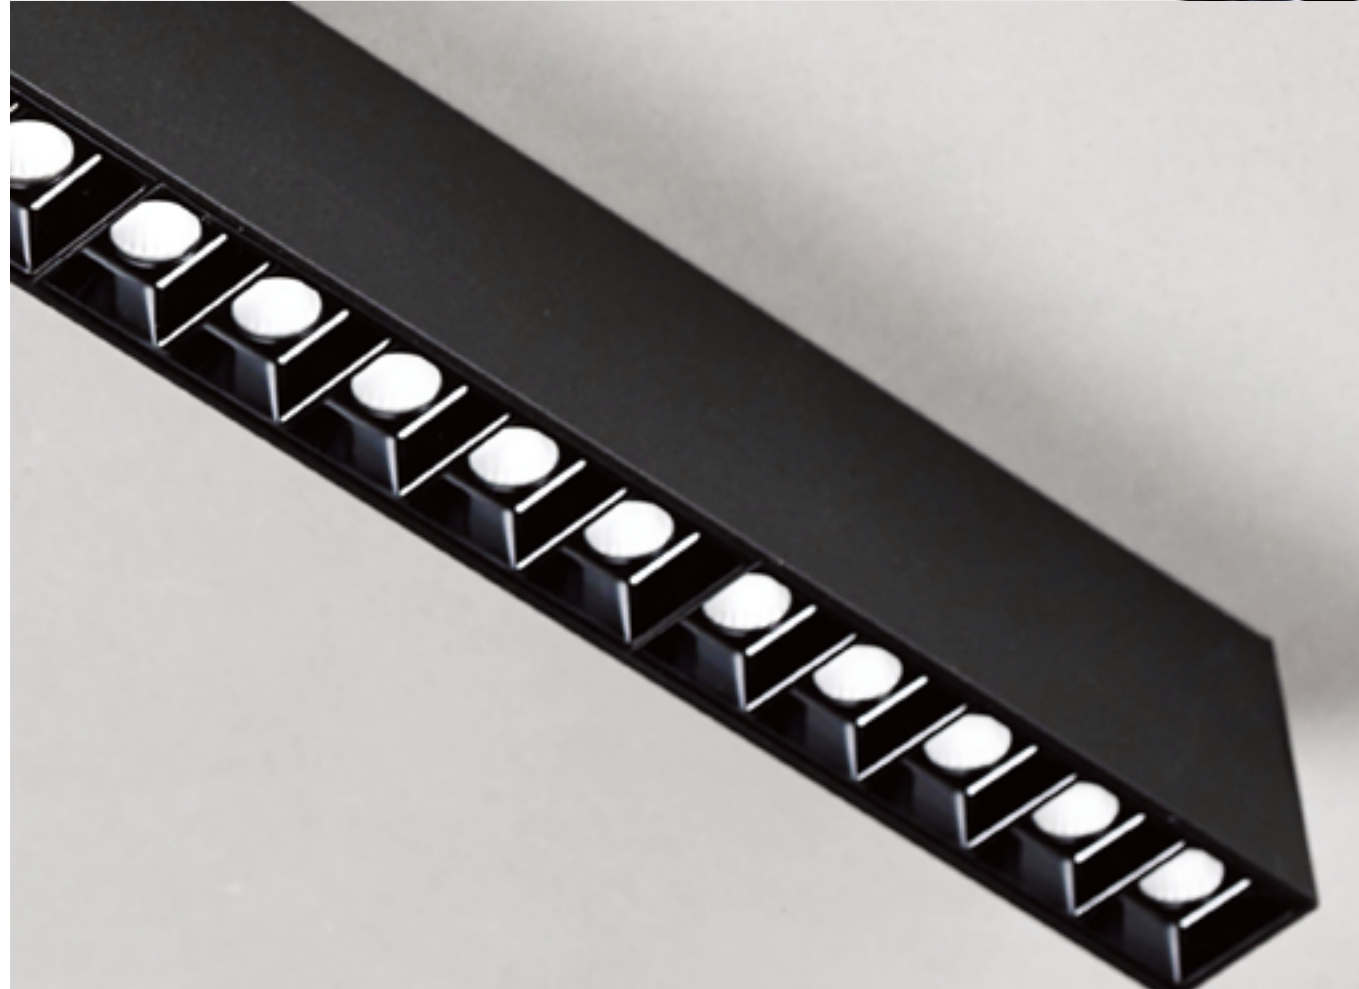

샤크 3구 직부

Size W85×D35×H60
Lamp LED 4W / 3000K, 4000K
Color 화이트, 블랙