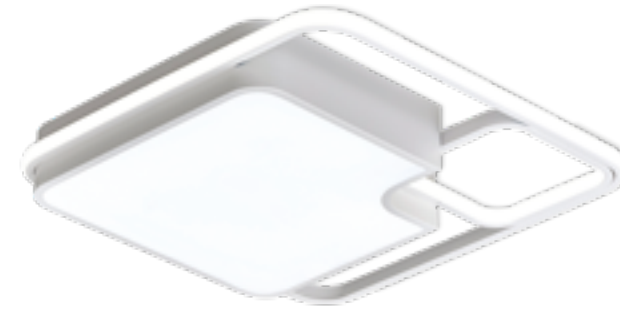

달링 사각 방등
Size W510×D510×H80
Lamp LED 50W / 6500K+4000K
Color 화이트