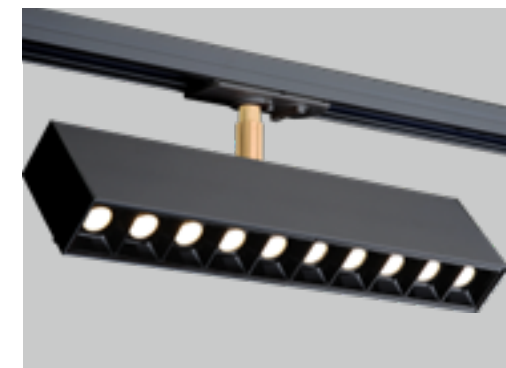

샤크 레일 직부 10구_V타입
Size W270×D35×H130
Lamp LED 15W / 3000K, 4000K
Color 블랙