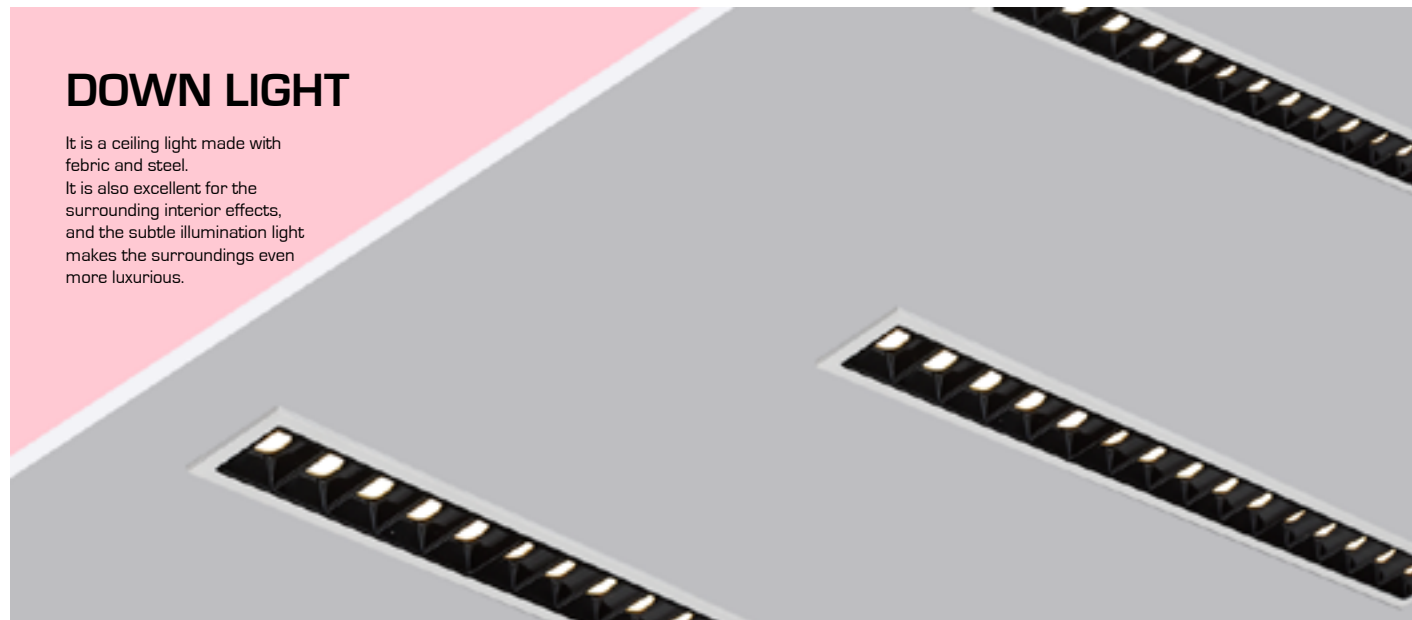

## CORN SQUARE

It is a ceiling light made with fabric and steel.  
It is also excellent for the surrounding interior effects, and the subtle illumination light makes the surroundings even more luxurious.