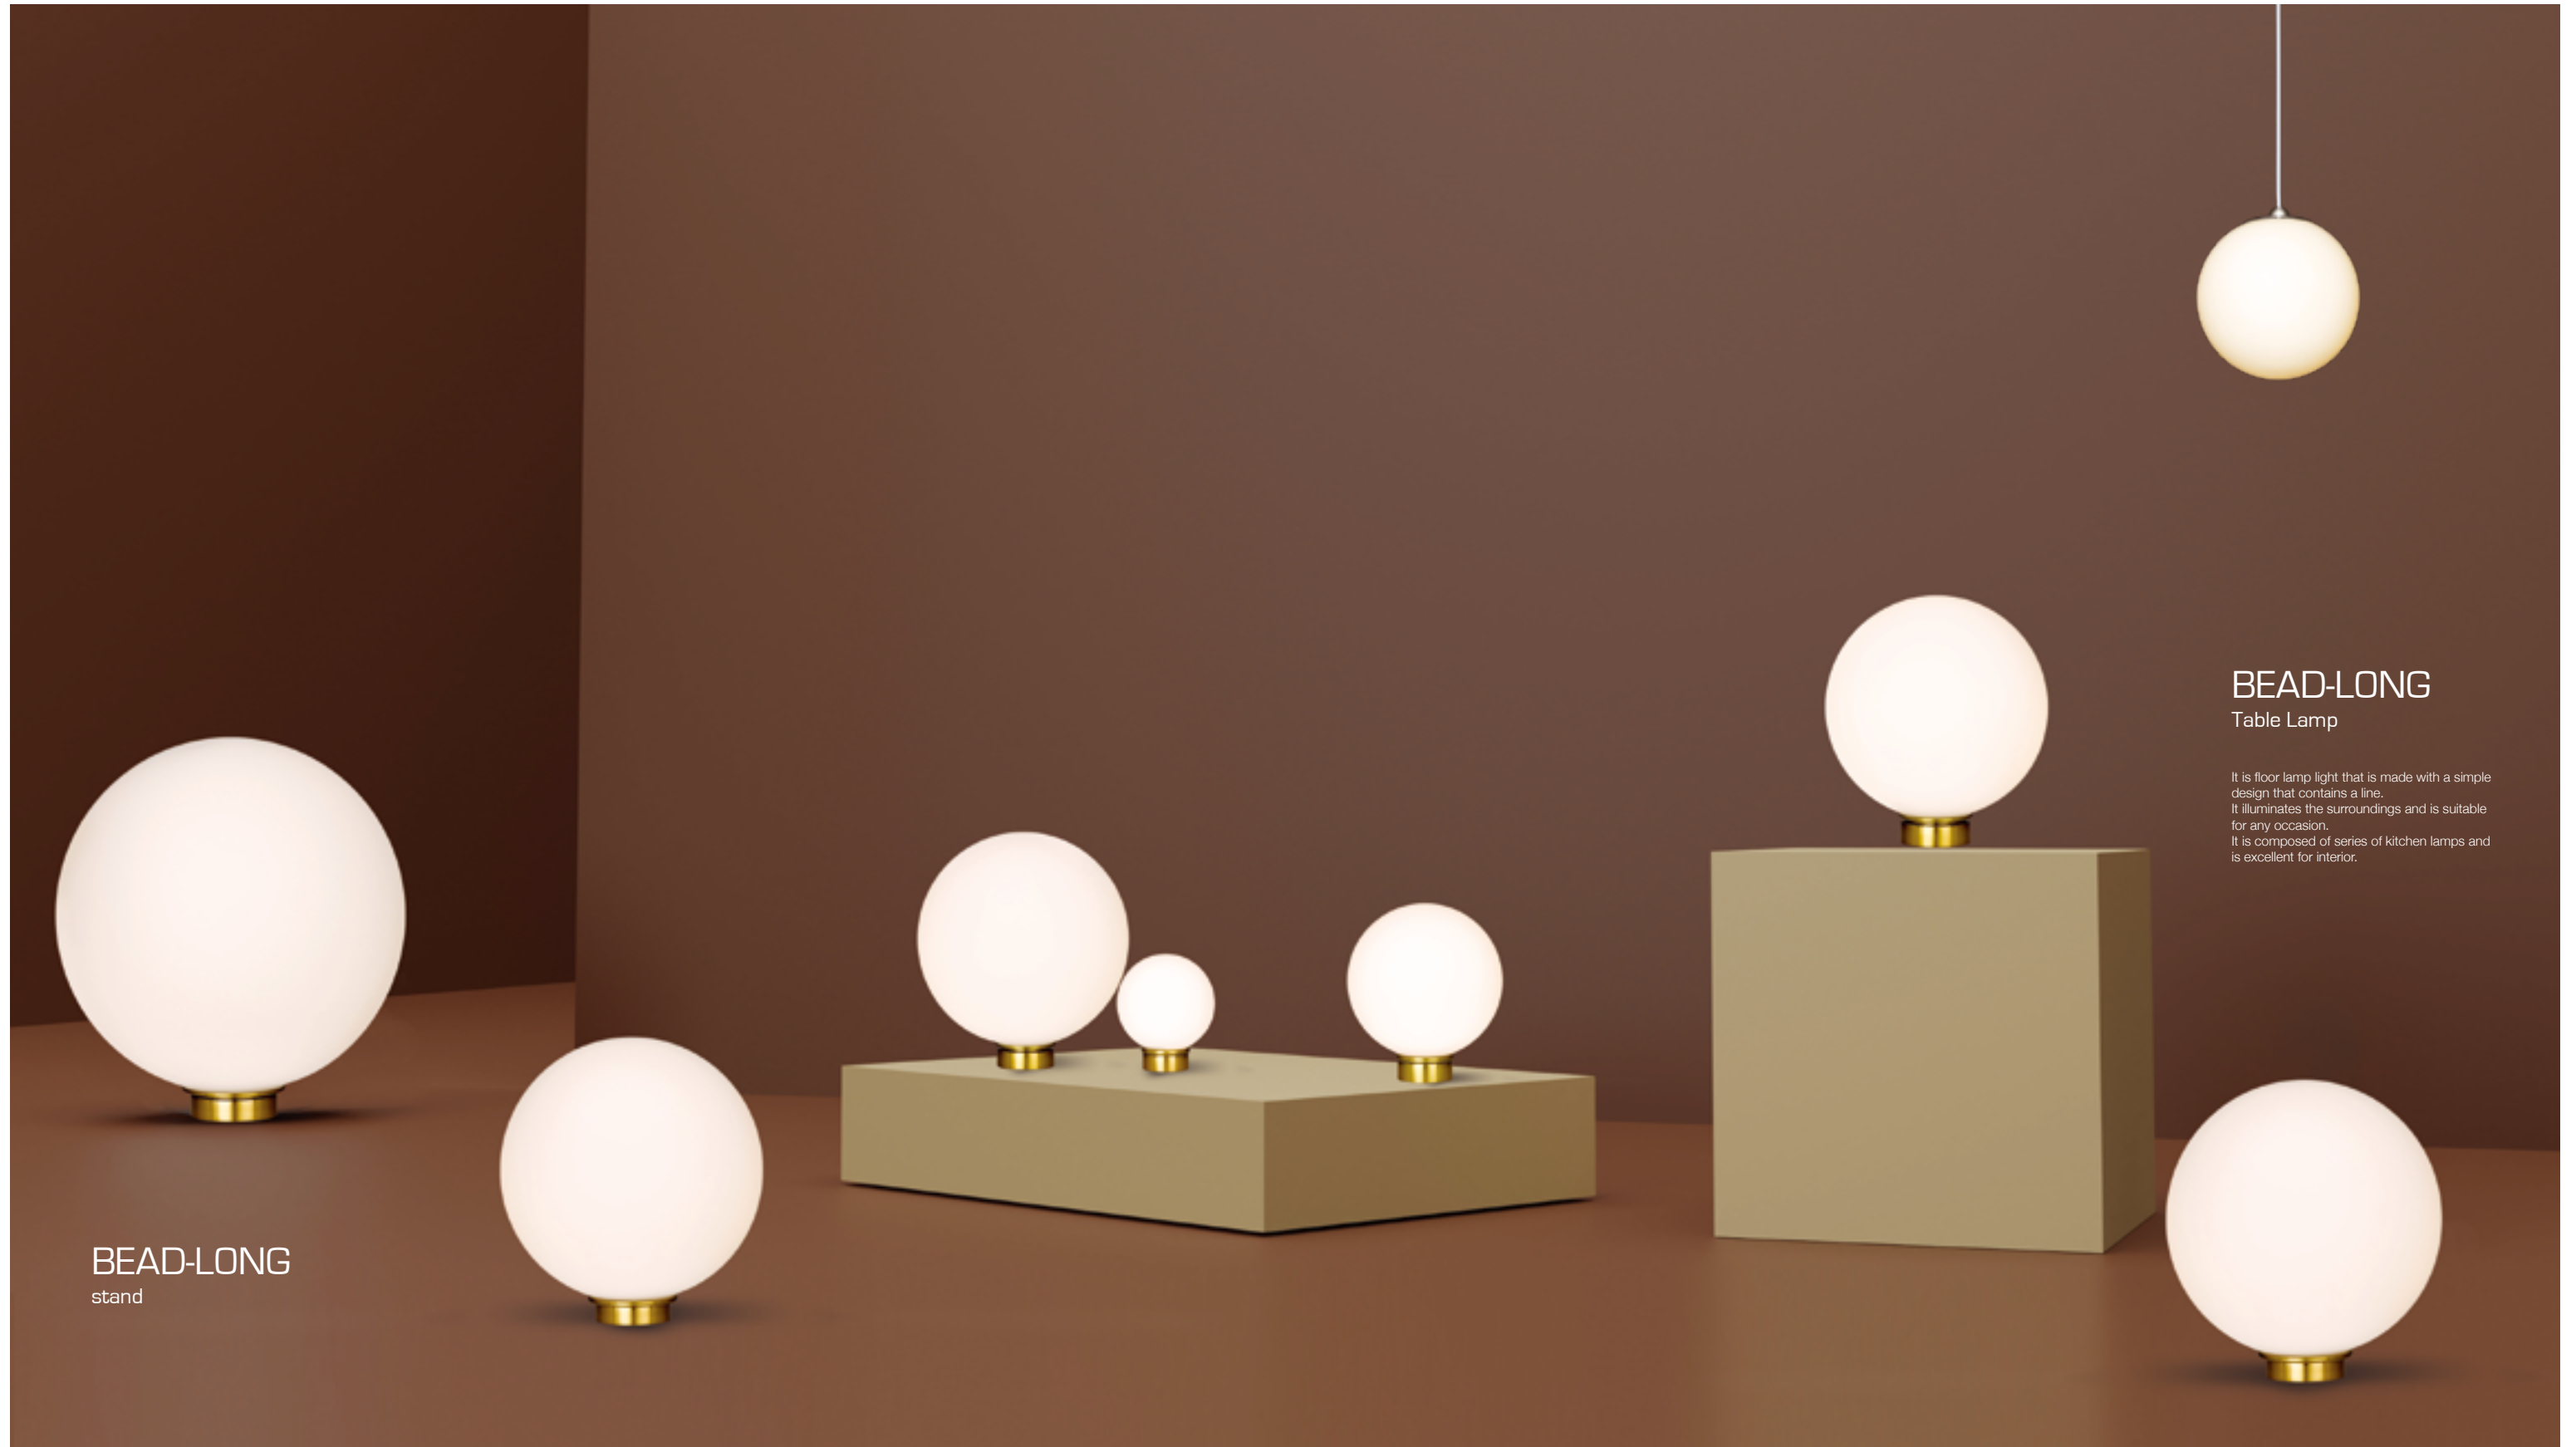

BEAD-LONG
stand

BEAD-LONG
Table Lamp

It is floor lamp light that is made with a simple design that contains a line. It illuminates the surroundings and is suitable for any occasion. It is composed of series of kitchen lamps and is excellent for interior.