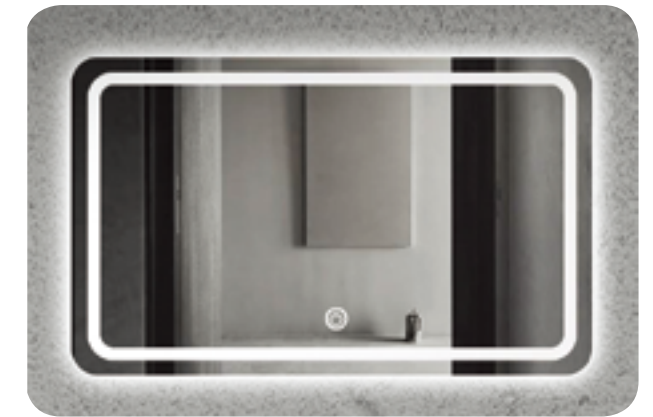

LED MIRROR LIGHT

모멘트 직사각 LED 거울
Size W1200×H800
Lamp LED 36W