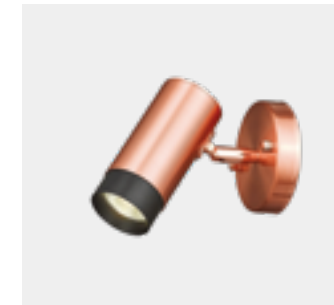

투투 COB B/R
Size W60×H160 (벽에서 150)
Lamp LED 5W / 3000K / 로즈골드