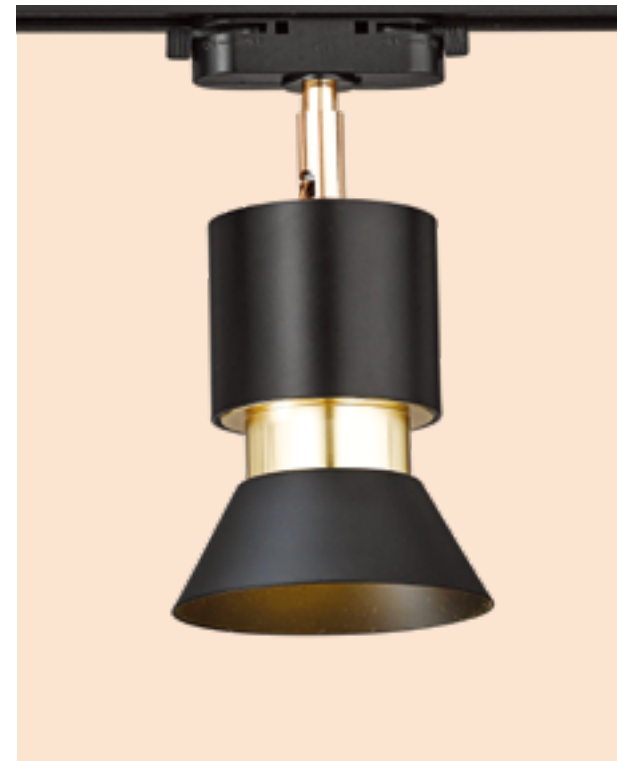

**TWO TWO**  
GAT RAIL\_V Type

It is Rail light that is made with a simple design that contains a line. It illuminates the surroundings and is suitable for any occasion. It is composed of series of kitchen lamps and is excellent for interior.