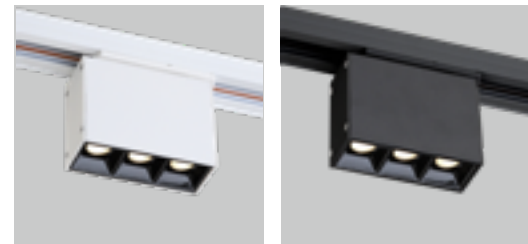

SHARK RAIL_A

It is a rail ceiling light made with fabric and steel.
It is also excellent for the surrounding interior effects, and the subtle illumination light makes the surroundings even more luxurious.

샤크 레일 직부 3구_A타입
Size W85×D35×H82
Lamp LED 4W / 3000K, 4000K
Color 화이트, 블랙