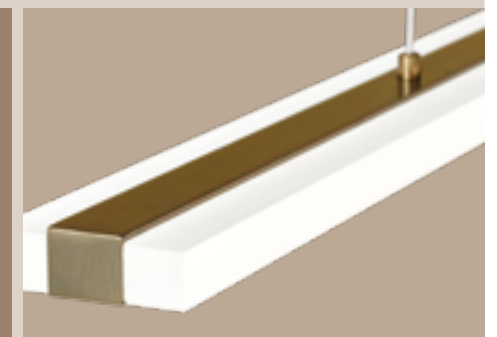

BASEL IMAGE COLLECTION