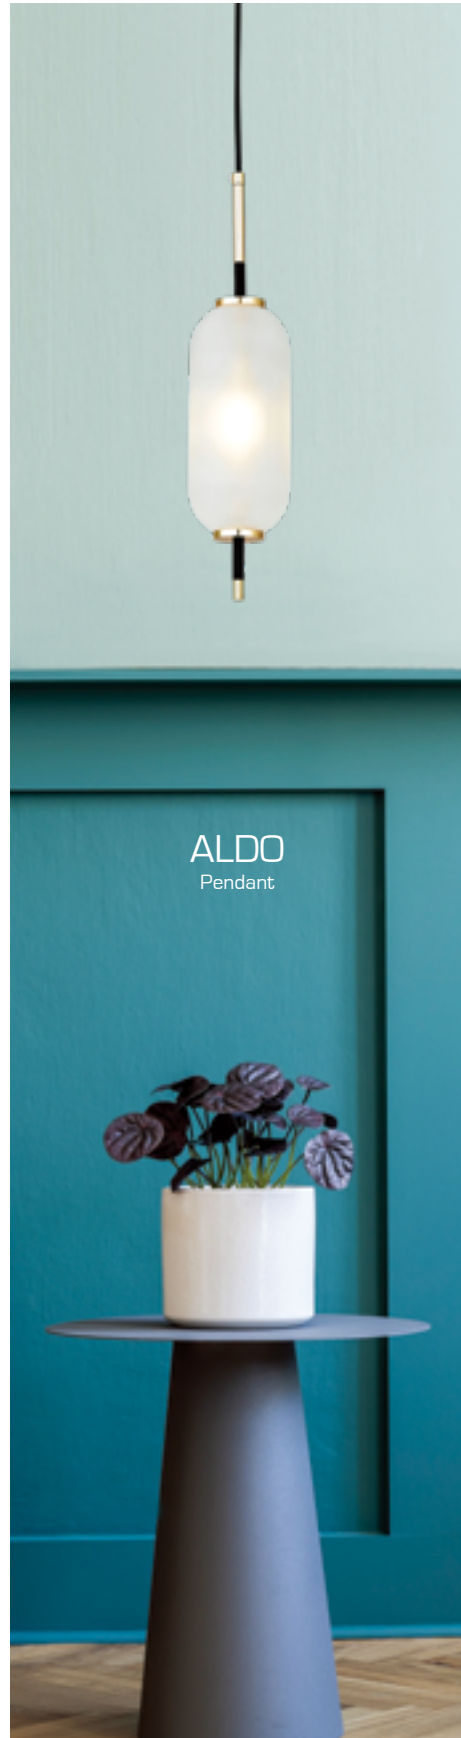

루이스 1등 P/D
Size W280×H300
Lamp E26×1
Color 로즈골드, 골드

ALDO
Pendant