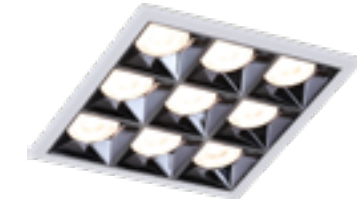

CUBE BOX 큐브 박스 매입
Interior down light

It is a down light made with febric and steel.
It is also excellent for the surrounding interior effects,
and the subtle illumination light makes the surroundings even more luxurious.