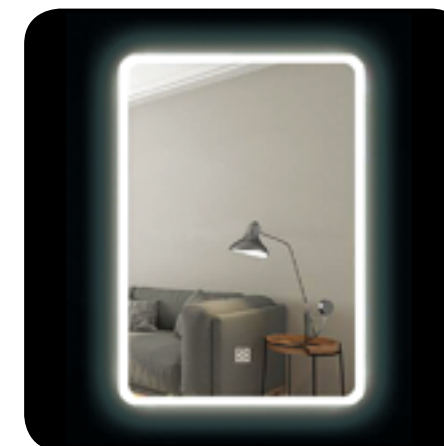

니브 600 LED 거울  
 Size W600×H600  
 Lamp LED 30W

니브 800 LED 거울  
 Size W800×H800  
 Lamp LED 36W

미러스 사각 LED 거울  
 Size W600×H800  
 Lamp LED 30W

페블러스 LED 거울  
 Size W600×H800  
 Lamp LED 36W

S A L E

S A L E