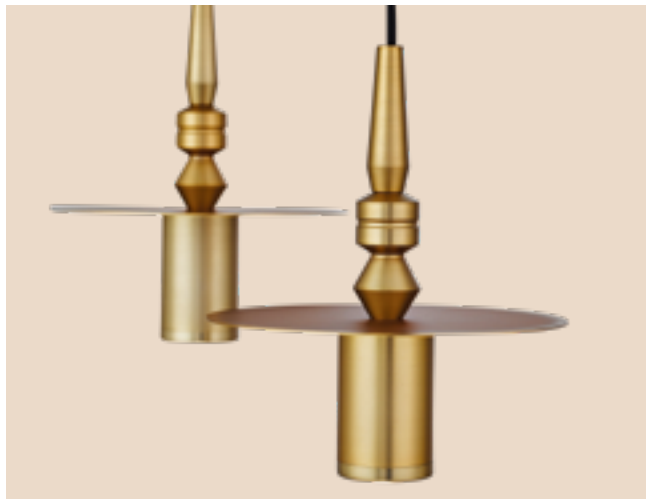

MIMI LINE Pendant

The product is designed to be superimposed on the color sense and double, and the light that comes out of it is silver, and the design and the sensitivity that can give more luxuriousness and comfort are embedded.