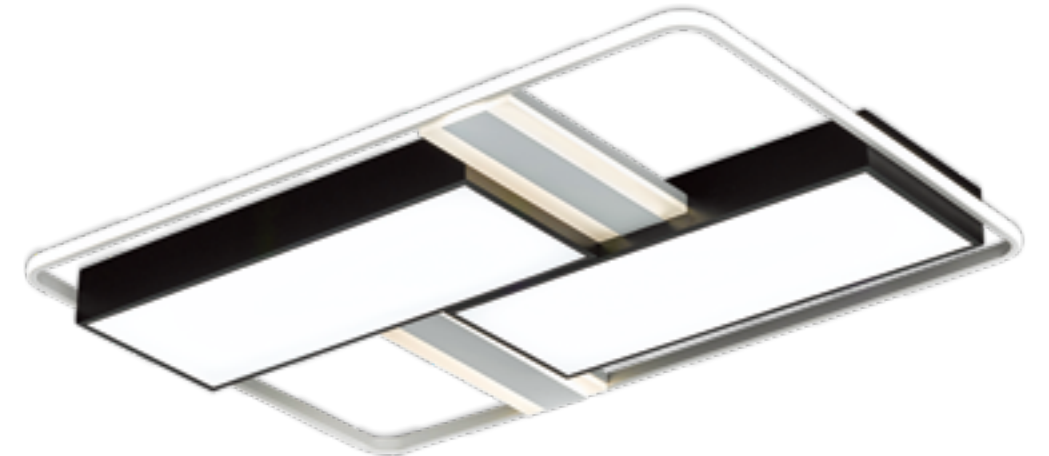

모노 거실등
Size W1120×D770×H90
Lamp LED 150W / 6500K+4000K
Color 화이트+골드, 블랙+화이트