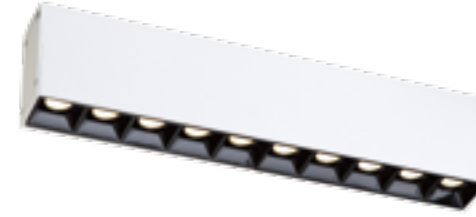

샤크 5구 직부

Size W137×D35×H60
Lamp LED 7W / 3000K, 4000K
Color 화이트, 블랙

샤크 10구 직부

Size W270×D35×H60
Lamp LED 15W / 3000K, 4000K
Color 화이트, 블랙