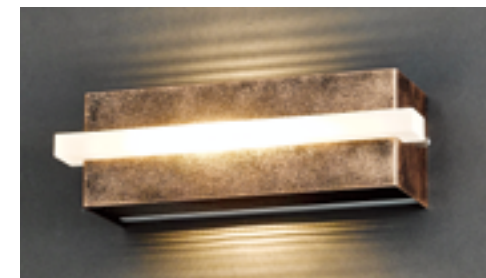

NOBLE 노블
Interior Wall light

노블 B/R
Size W270×D80×H85
Lamp E17×1
Color 브론즈