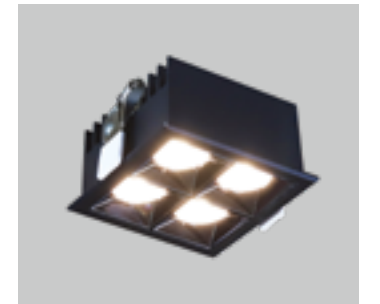

CUBE 큐브 레일 직부

CUBE BOX 큐브 박스 매입
Interior down light

It is a down light made with febric and steel.
It is also excellent for the surrounding interior effects,
and the subtle illumination light makes the surroundings even more luxurious.

CUBE 큐브 직부

It is a ceiling light made with febric and steel.
It is also excellent for the surrounding interior effects,
and the subtle illumination light makes the surroundings even more luxurious.