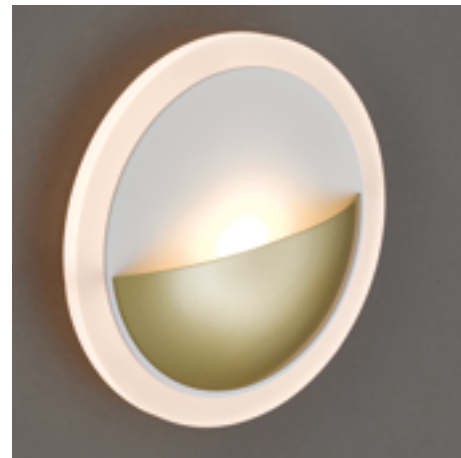

# CONTENTS

HOME & INTERIOR LIGHT

LIVING ROOM LIGHT **4P**

PENDANT **16P**

CEILING LIGHT **193P**

WALL LIGHT **250P**