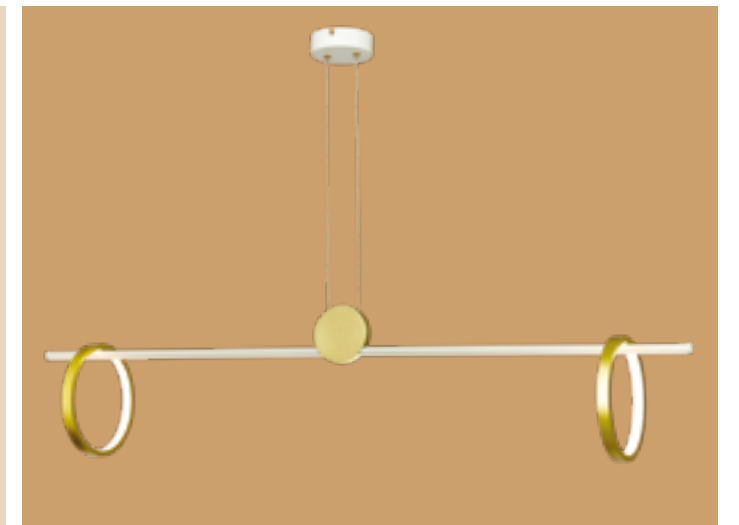

요요 LED P/D
Size W1200×H200
Lamp LED 30W / 4000K
Color 블랙, 화이트