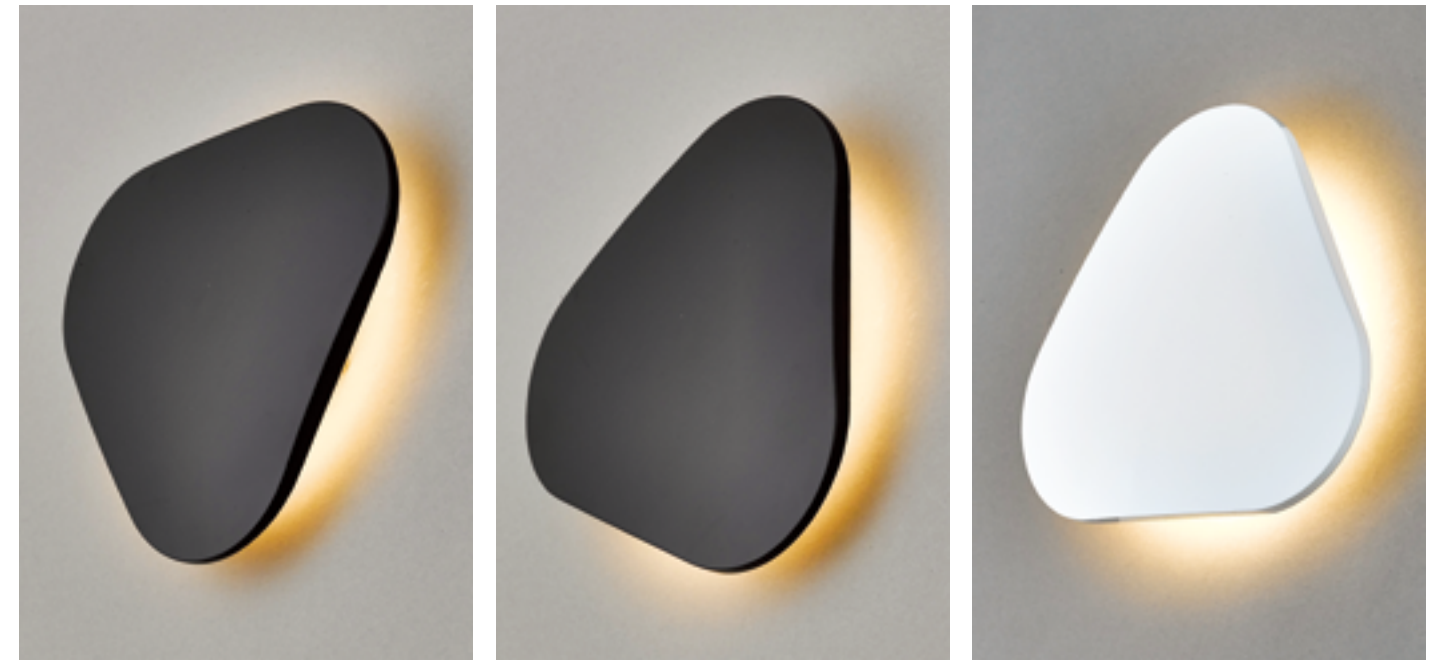

SEMOKE
Interior Wall light