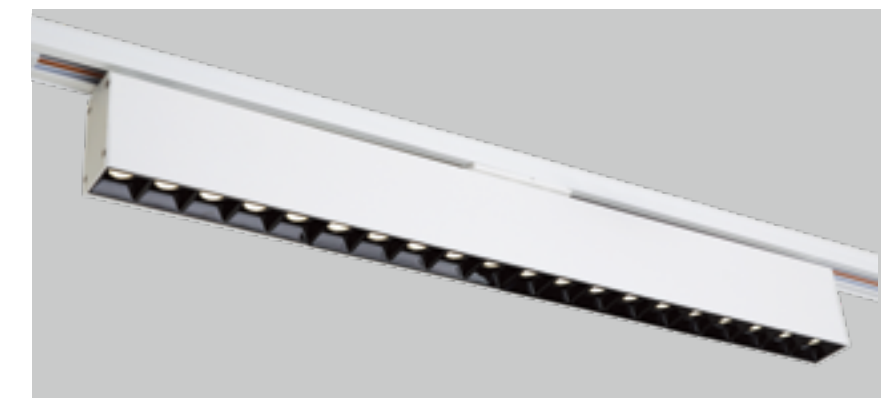

SHARK RAIL_A

샤크 레일 직부 20구_A타입
Size W535×D35×H82
Lamp LED 30W / 3000K, 4000K
Color 화이트, 블랙