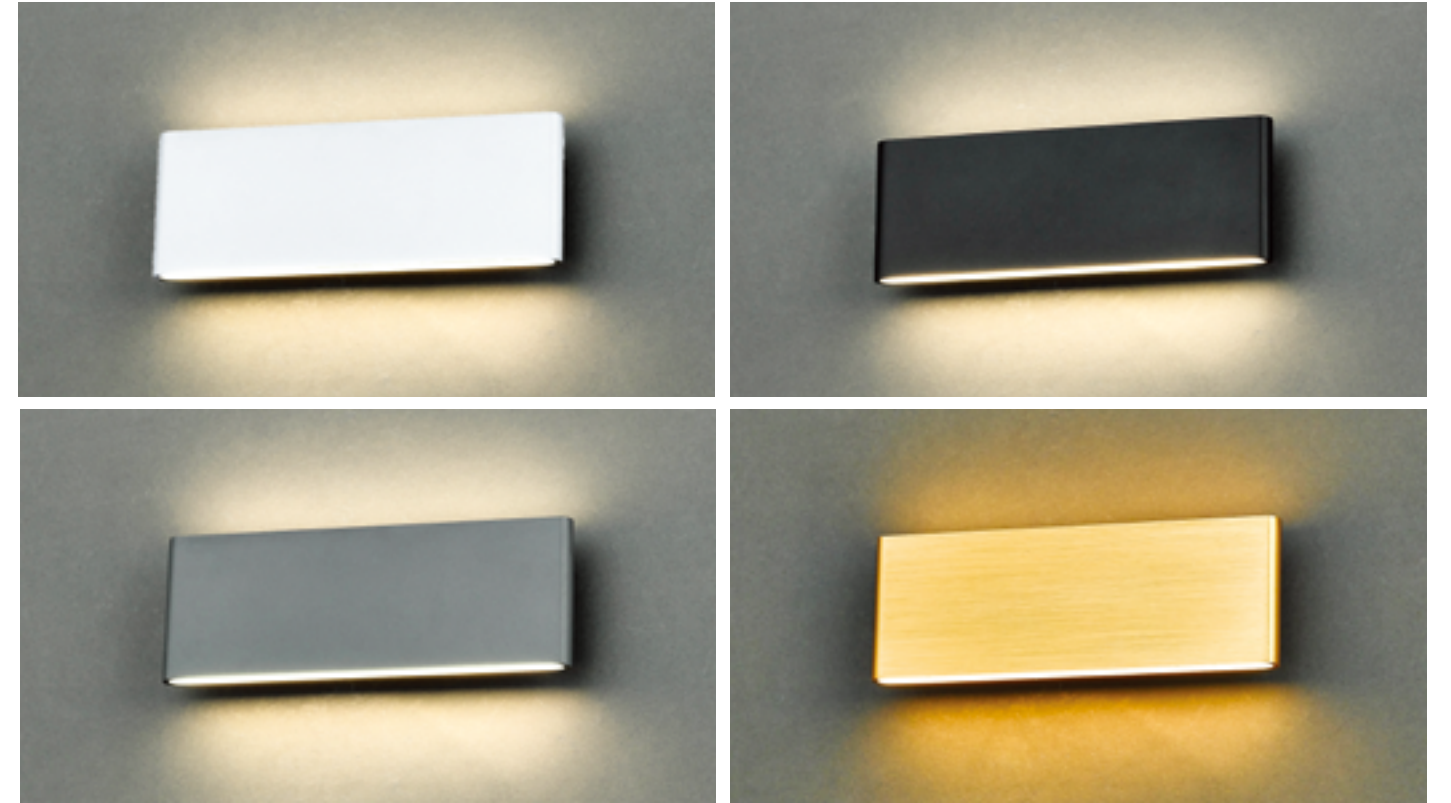

SHARK 샤크
Interior Wall light