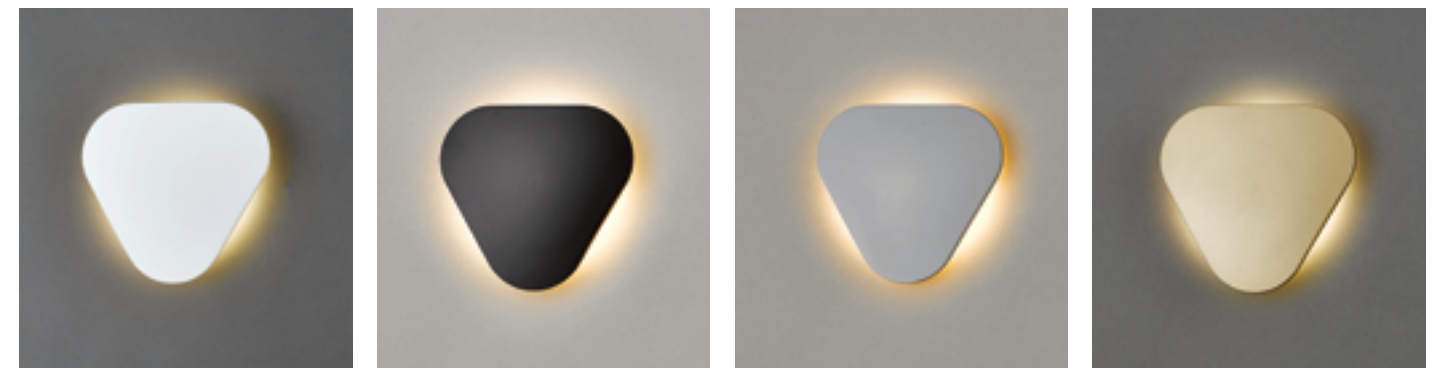

세모크 LED B/R
Size W170×D160×H240
Lamp LED 6W / 3000K
Color 화이트, 블랙, 그레이, 골드