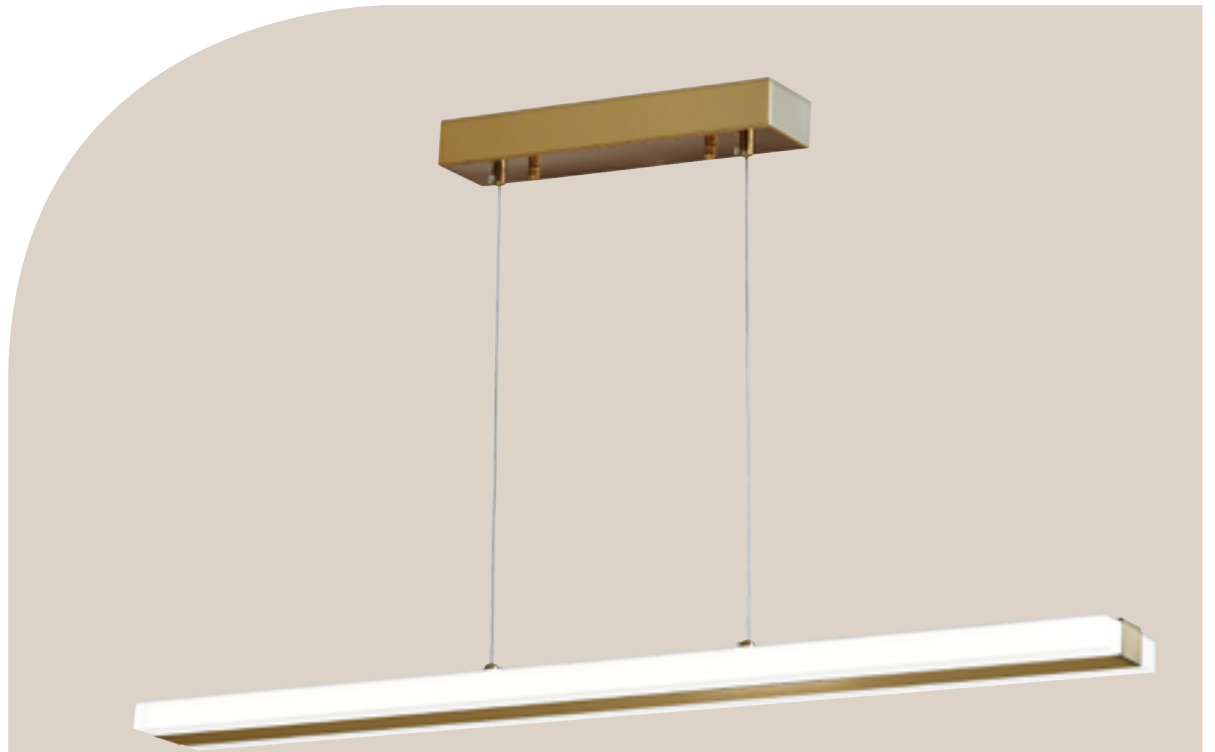

## LEA 레아

Interior Pendant

레아 1등 P/D  
Size W370×H160  
Lamp E26×1  
Color 화이트, 골드

## COOING 쿠잉

Interior Pendant

쿠잉 1등 P/D  
Size W220×H210  
Lamp E26×1  
Color 화이트, 블랙, 감색

**BASEL 바젤**  
Interior Pendant

The product is designed to be superimposed on the color sense and double, and the light that comes out of it is silver, and the design and the sensitivity that can give more luxuriousness and comfort are embedded.