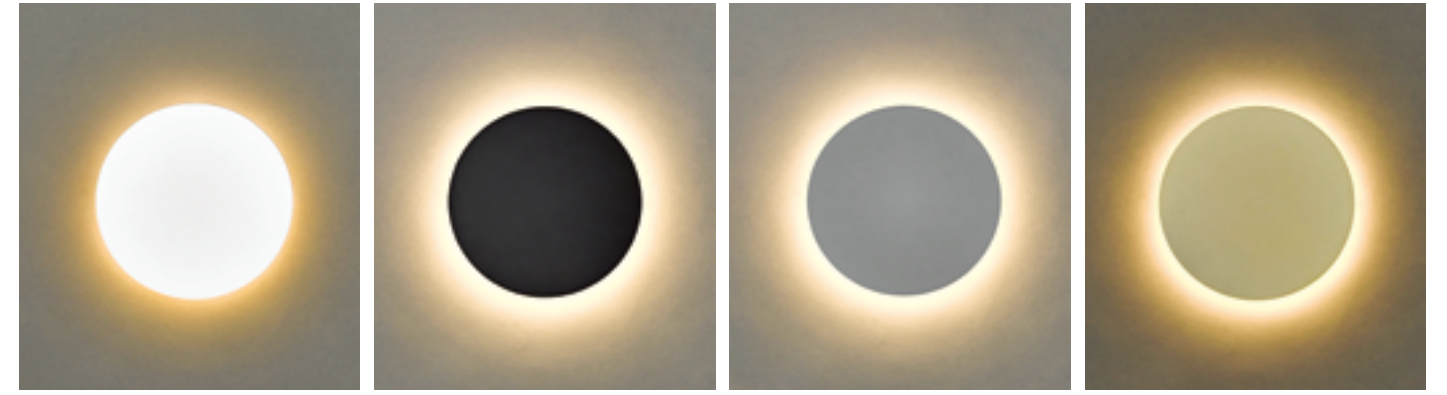

CROSS 크로스

Interior Wall light