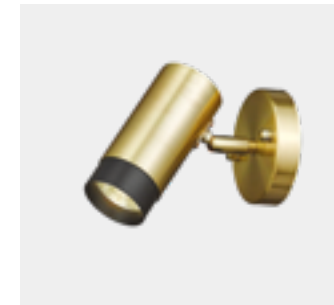

투투 COB P/D\_소  
Size W60×H155  
Lamp LED 5W / 3000K / 실버

투투 COB P/D\_소  
Size W60×H155  
Lamp LED 5W / 3000K / 골드

투투 COB P/D\_소  
Size W60×H155  
Lamp LED 5W / 3000K / 로즈골드

투투 COB B/R  
Size W60×H160 (벽에서 150)  
Lamp LED 5W / 3000K / 실버