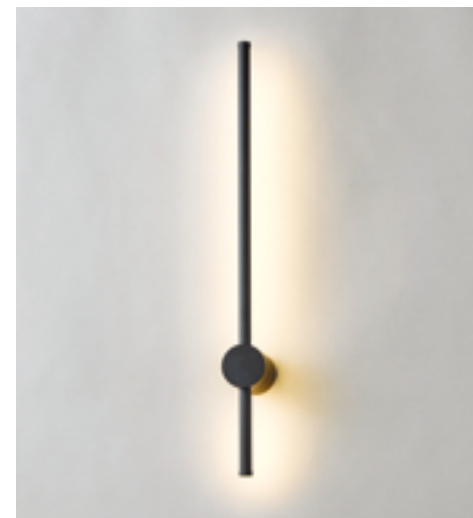

EPEE
LED WALL LIGHT

It is wall light that is made with a simple design that contains a line. It illuminates the surroundings and is suitable for any occasion. It is composed of series of kitchen lamps and is excellent for interior.

에페 LED B/R
Size W600×D55×H100
Lamp LED 6W / 3000K
Color 블랙, 화이트, 골드

EPEE 에페
Interior LED Wall light