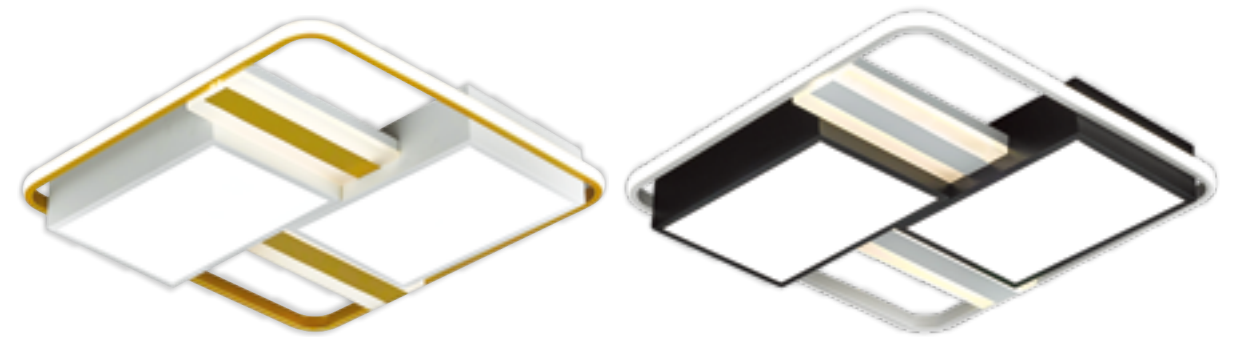

모노 거실등
Size W1120×D770×H90
Lamp LED 150W / 6500K+4000K
Color 화이트+골드, 블랙+화이트