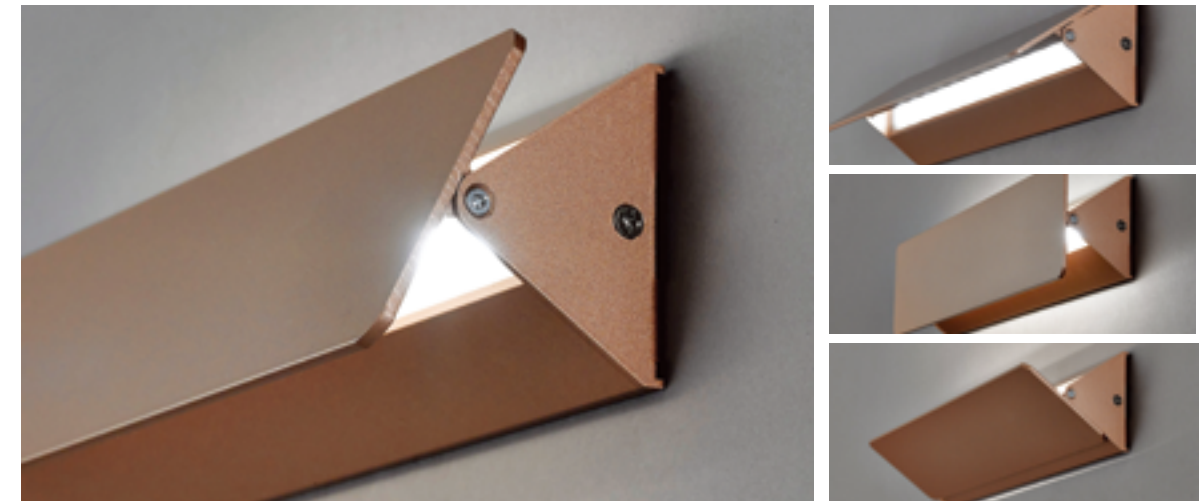

SKET 스킷
Wall light