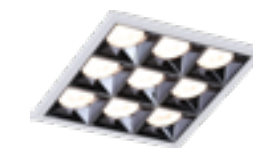

DOWN LIGHT

It is a rail ceiling light made with fabric and steel.
It is also excellent for the surrounding interior effects, and the subtle illumination light makes the surroundings even more luxurious.

CUBE BOX