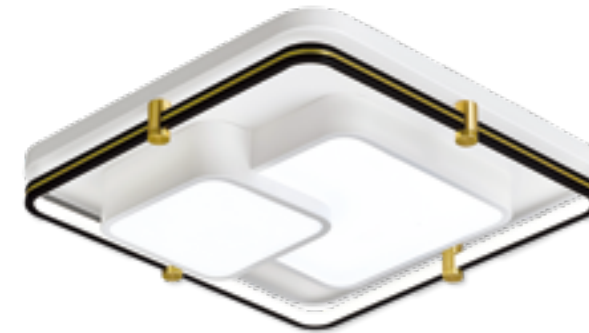

엠보싱 사각 방등
Size W510×D510×H95
Lamp LED 50W / 6500K+4000K
Color 화이트