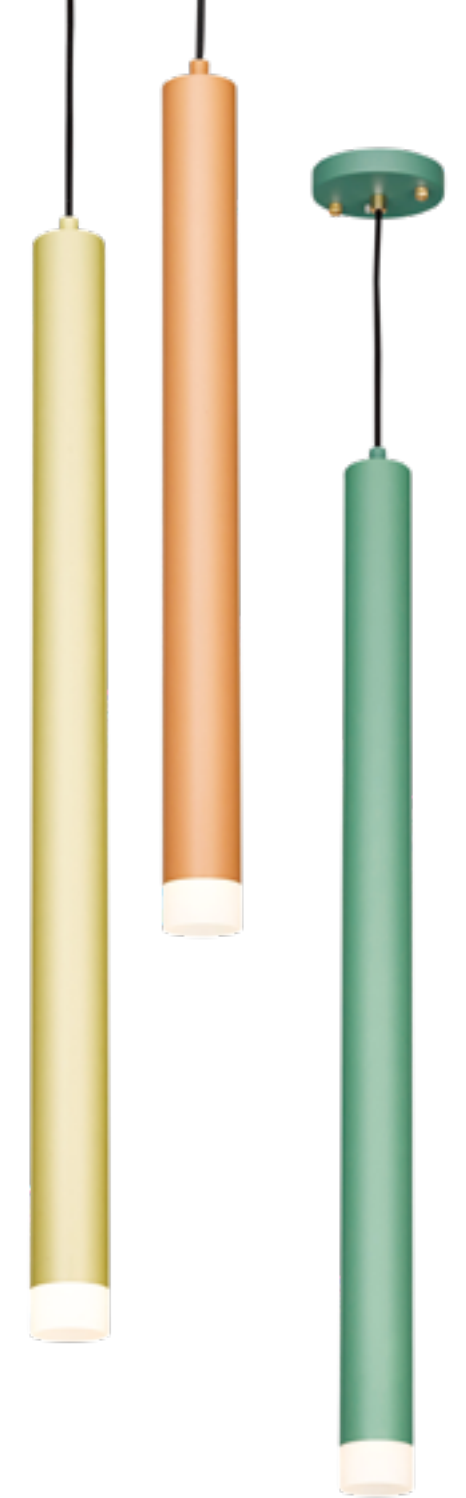

LAVA 라바
Interior Pendant

As an interior pendant light, it is an excellent light for interior effects with a variety of designs and colors.