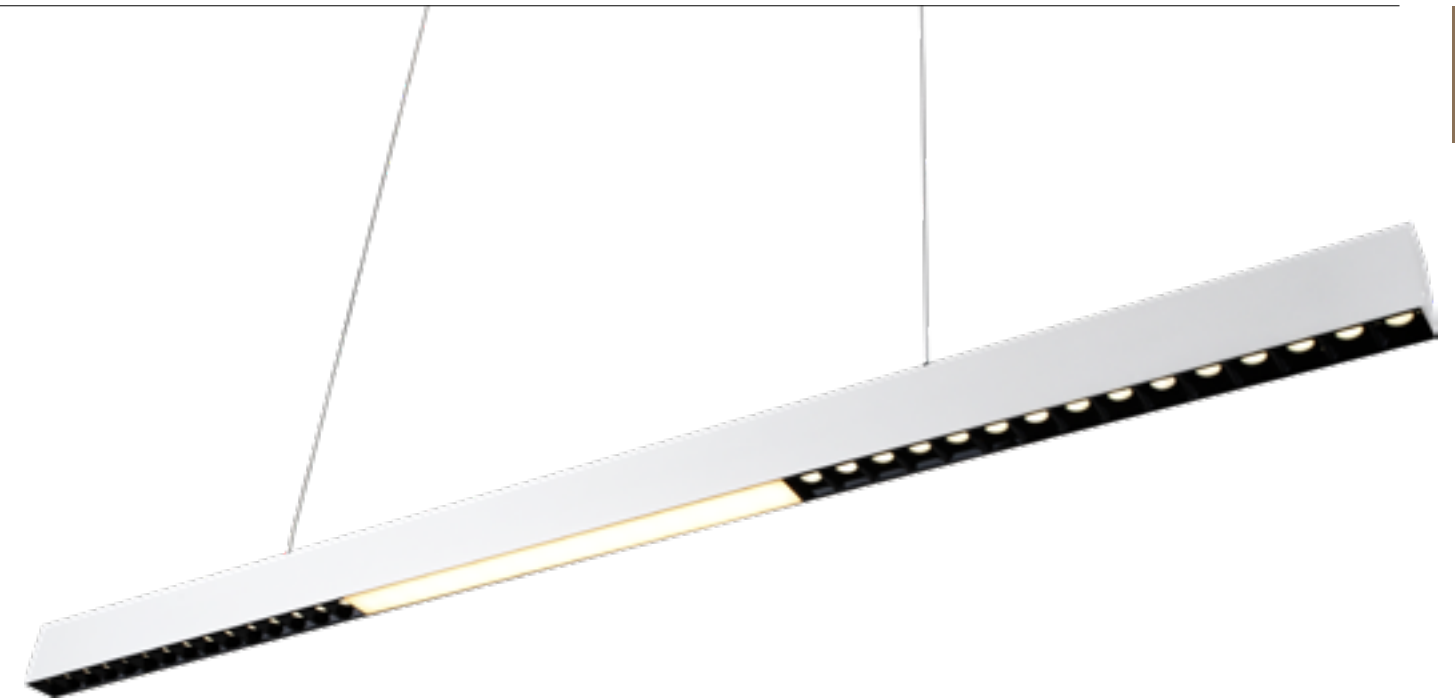

샤크 LED 혼합 P/D
Size W1200×D35×H60
Lamp LED 60W / 3000K+4000K
Color 화이트