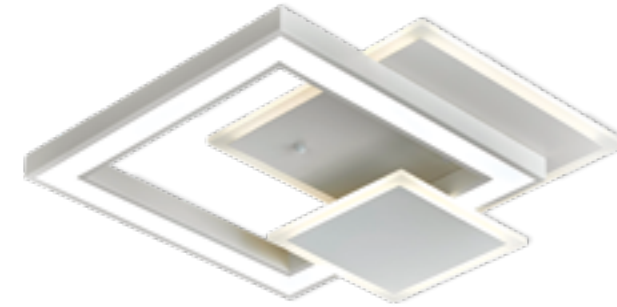

쏘냐 사각 방등
Size W600×D600×H70
Lamp LED 50W / 6500K+4000K
Color 화이트