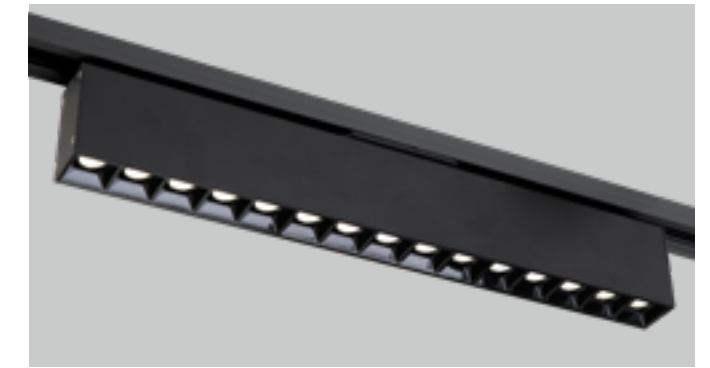

샤크 레일 직부 15구_A타입
Size W400×D35×H82
Lamp LED 25W / 3000K, 4000K
Color 블랙