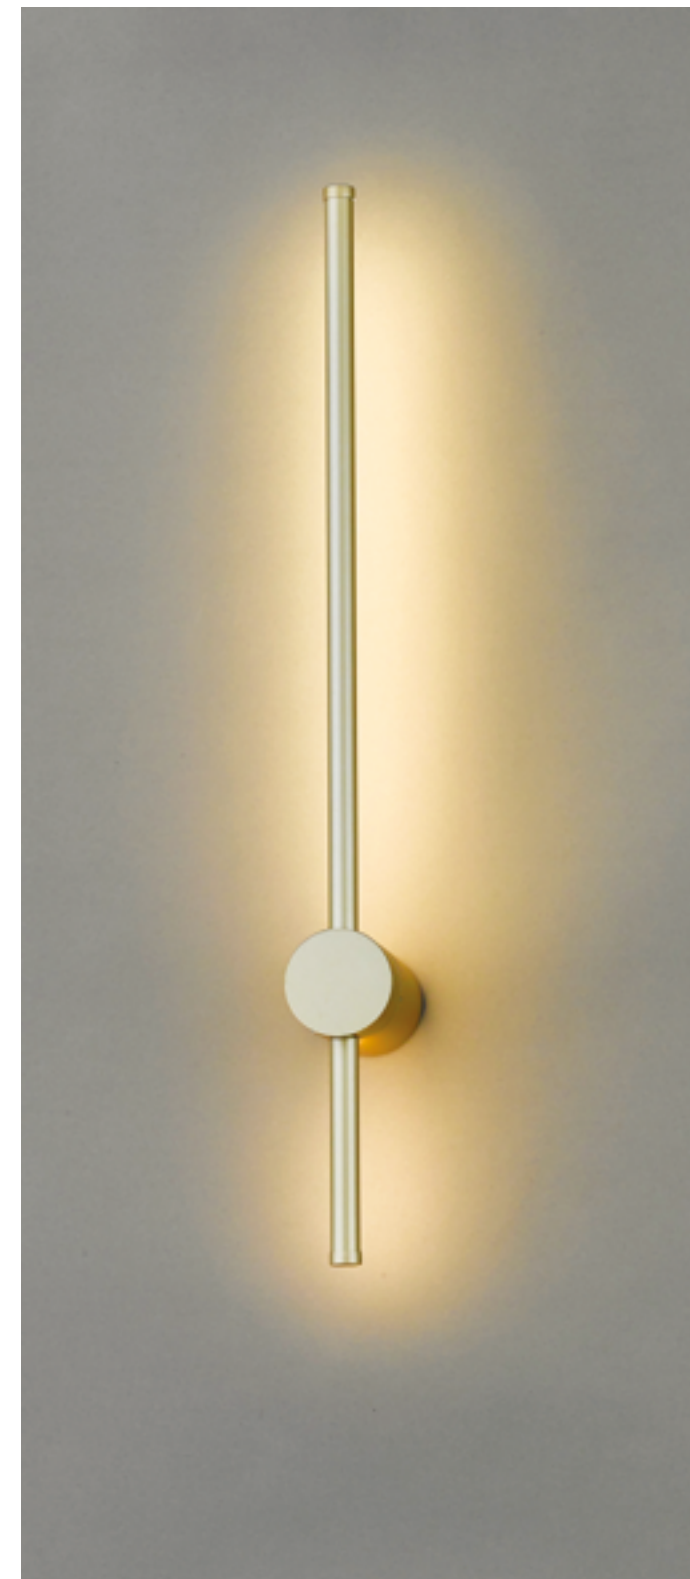

EPEE
LED WALL LIGHT

It is wall light that is made with a simple design that contains a line. It illuminates the surroundings and is suitable for any occasion. It is composed of series of kitchen lamps and is excellent for interior.

에페 LED B/R
Size W600×D55×H100
Lamp LED 6W / 3000K
Color 블랙, 화이트, 골드

EPEE 에페
Interior LED Wall light