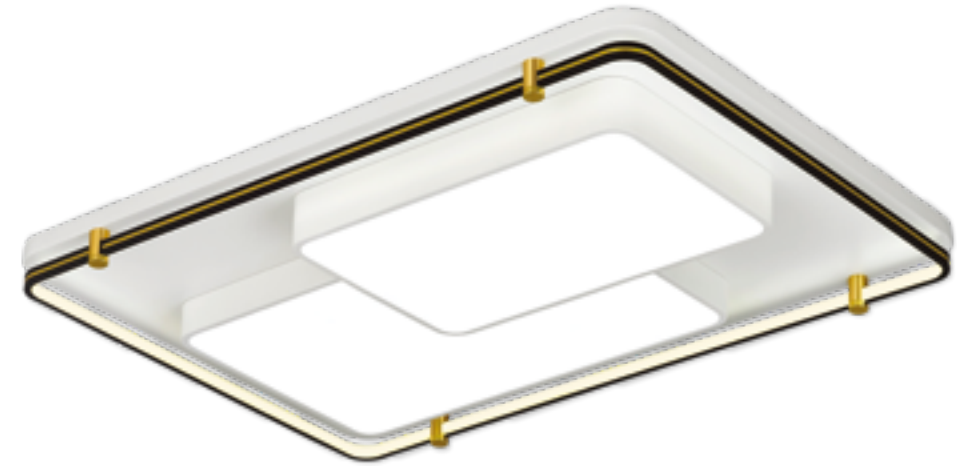

EMBOSSING 엠보싱 거실등
LIVING ROOM LIGHT

EMBOSSING
LIVING ROOM LIGHT

엠보싱 사각 거실등
Size W1000×D710×H100
Lamp LED 100W(주광색)+25W(주백색)
Color 화이트