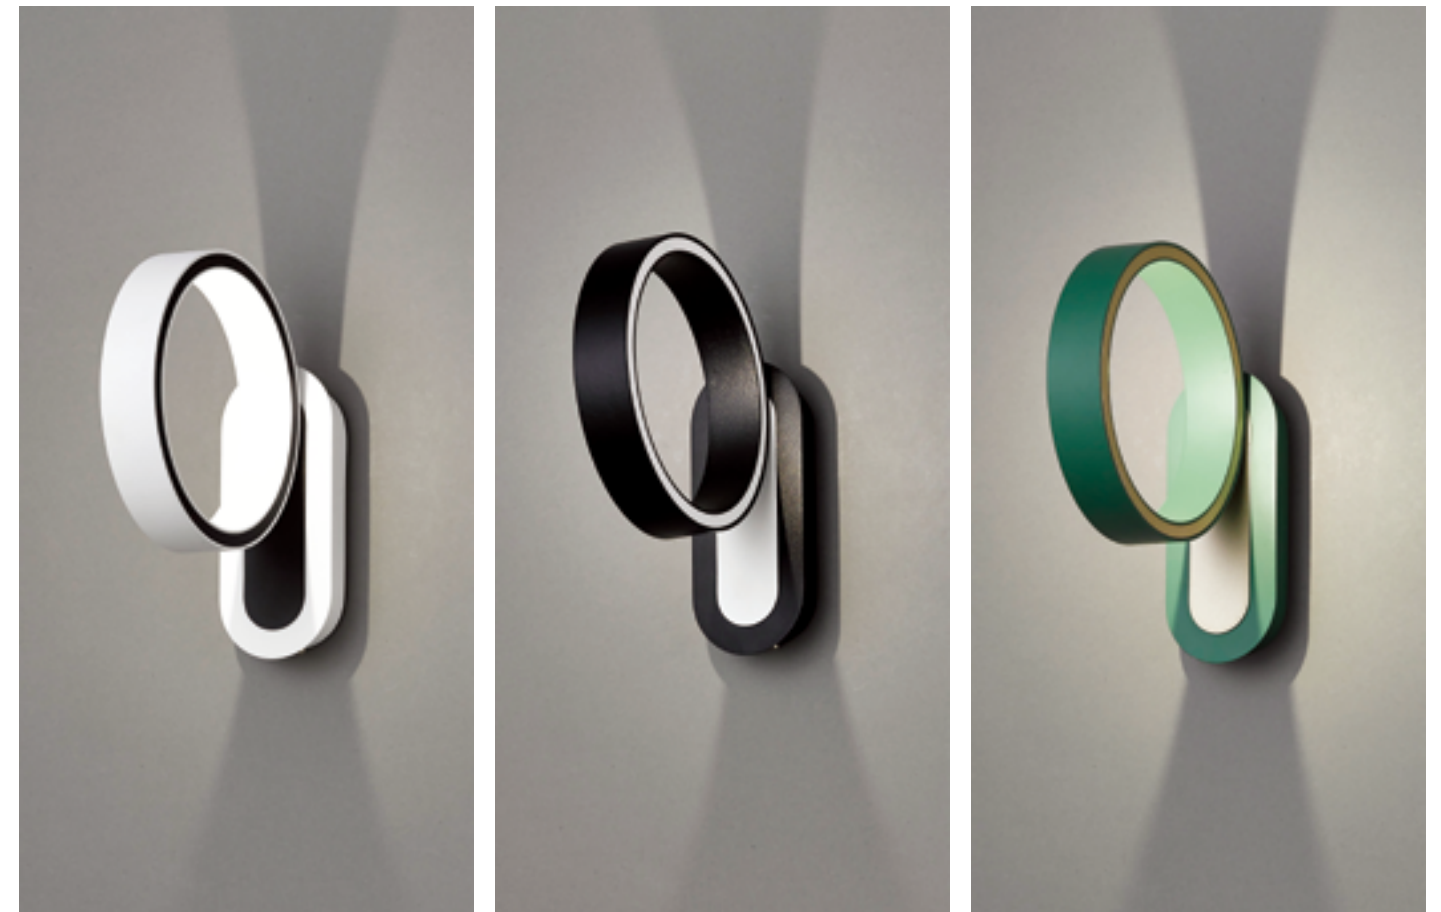

시미트 B/R

Size W150×D178×H155
Lamp LED 6W / 4000K
Color 화이트, 블랙, 딥그린