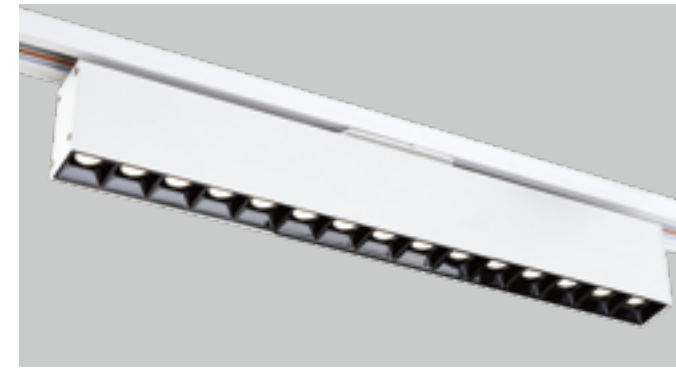

샤크 레일 직부 15구_A타입
Size W400×D35×H82
Lamp LED 25W / 3000K, 4000K
Color 화이트