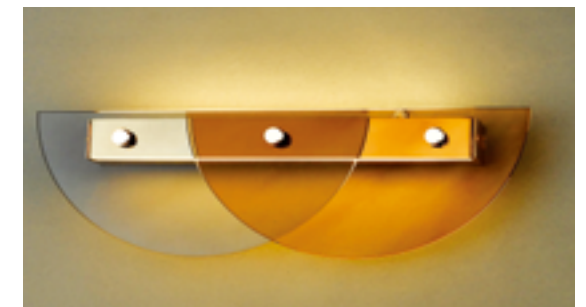

ALPS 알프스
Interior Pendant

알프스 LED P/D
Size W980×D40×H215
Lamp LED 30W / 3000K
Color 골드 / 유리