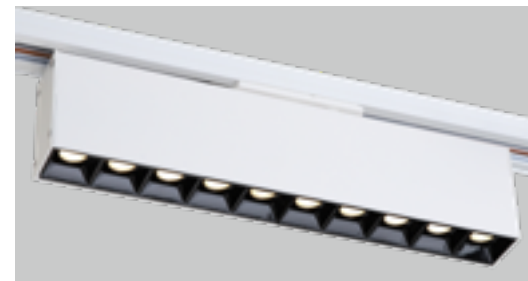

샤크 레일 직부 10구_A타입
Size W270×D35×H82
Lamp LED 15W / 3000K, 4000K
Color 화이트, 블랙