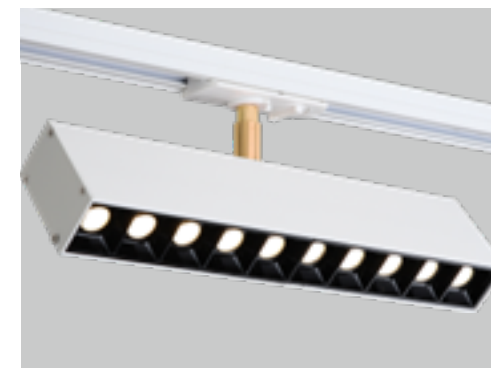

SHARK RAIL_V 샤크 레일 직부 V타입 Interior rail ceiling light

샤크 레일 직부 10구_V타입
Size W270×D35×H130
Lamp LED 15W / 3000K, 4000K
Color 화이트