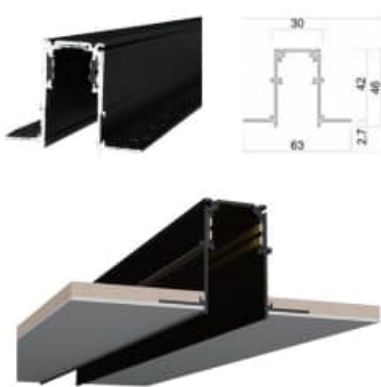

2. 매입용 트랙 A형 (R-20 A)

매입전용
사이즈 - W63 X H46
타공 - 34mm
천정안 높이 43mm 이상 사용가능