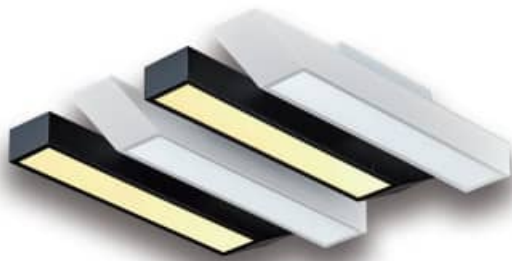

KEYBOARD

건반

A타입