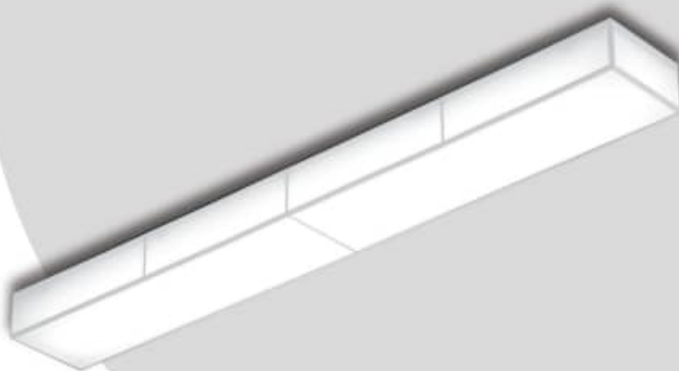

엠바솔 주방등

SIZE W1180 x D150 x H80
LAMP LED 50W
6500K