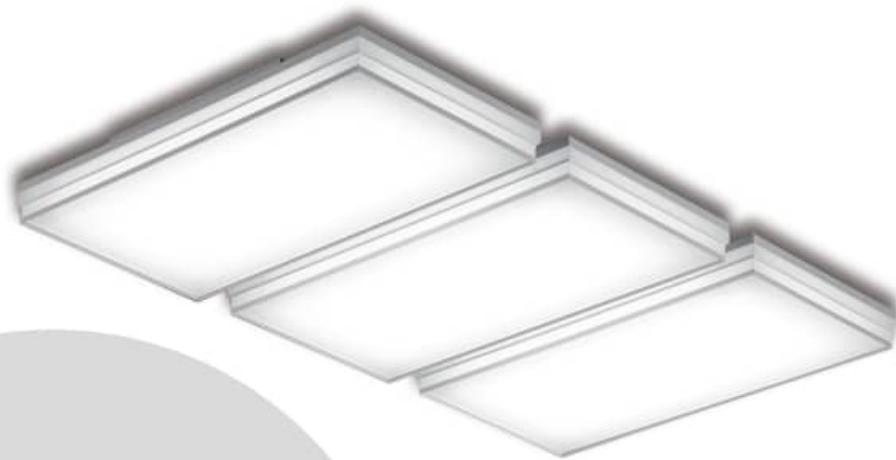

RUBY LINE

루비라인