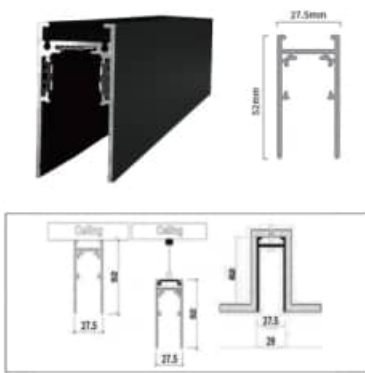

MG(마그네틱) _ 2005

TUNABLE WHITE 2칼라색변환 0-10V Dimming / OSRAM MODUL 적용 / 플리커프리

1. 직부용 트랙(S-20)

직부,매입,펜던트 사용
사이즈 - W27.5 X H52
타공 - 29mm
천정안 높이 52mm 이상 사용가능
직렬로 최대 10mm 이내로 사용권장
외장컨버터 연결시 트랙과의거리 5m 이내설치