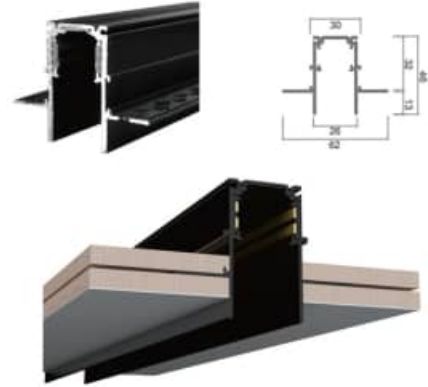

3. 매입용 트랙 B형 (R-20 B)

매입전용
사이즈 - W62 X H46
타공 - 34mm
천정안 높이 32mm 이상 사용가능