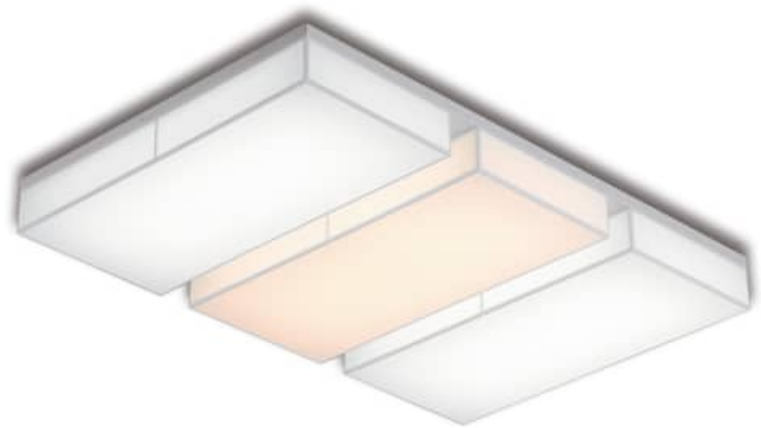

엠바솔 6등

SIZE W660 x D1060 x H80
LAMP LED 150W
6500K + 4000K