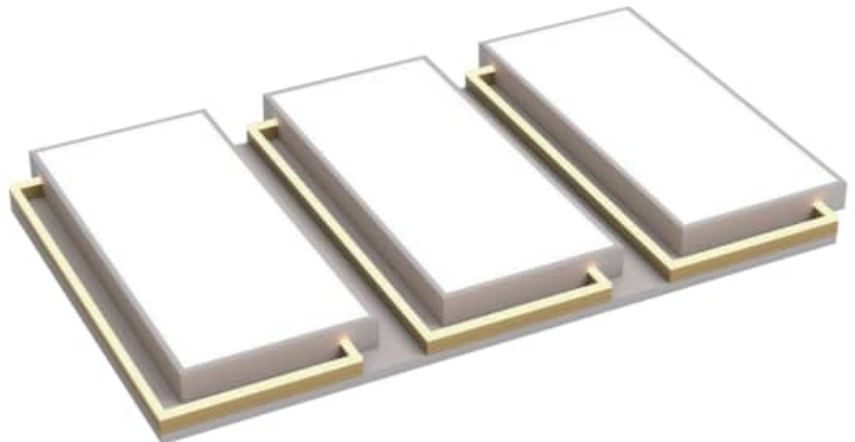

글로우 거실 6등

SIZE W1150 x D700 x H70
LAMP LED 50W x 3ea + 40W (190W)
6500K + 4000K