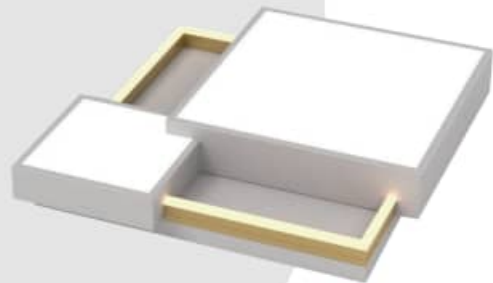

글로우 방등

SIZE W500 x D500 x H70
LAMP LED 50W
6500K + 4000K