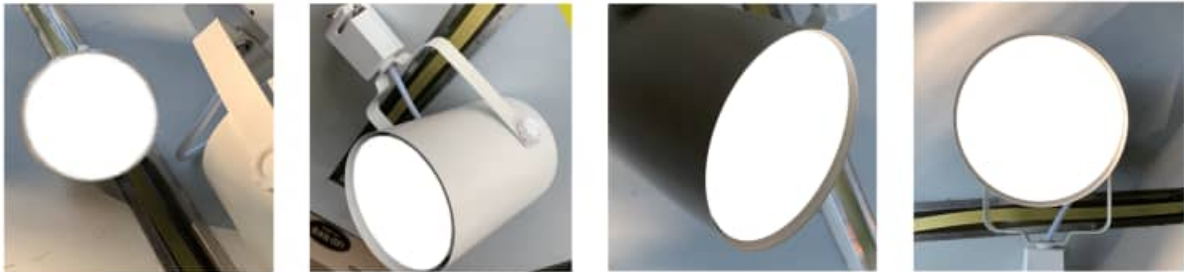

- 컨버터 내장형램프
- 포인트조명이나 레일조명으로 다용도로 사용가능
- 밝기는 UP! 전기료 DOWN!