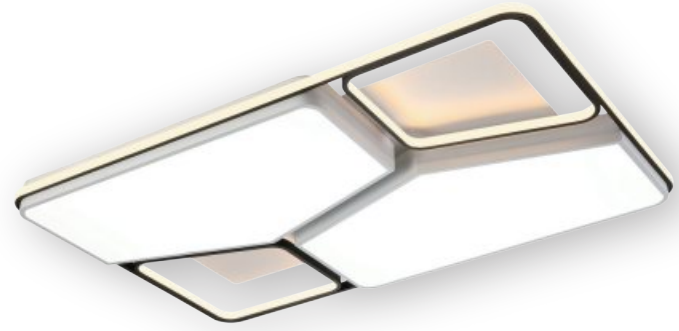

LBRO

LIVING ROOM LIGHTING

It's special when LBRO makes it, with this light, you'll add more than just light to your space.

LED 모자이크 거실등 200W

Color : white + black / Size : W1100 x D700 x H95 mm / Bracket : W410 x D230 x H10 mm
Color temperature : 3000K + 6500K / Material : steel + acrylic / 오스람칩, 오스람안정기, KS인증, 스위치 2개 가능