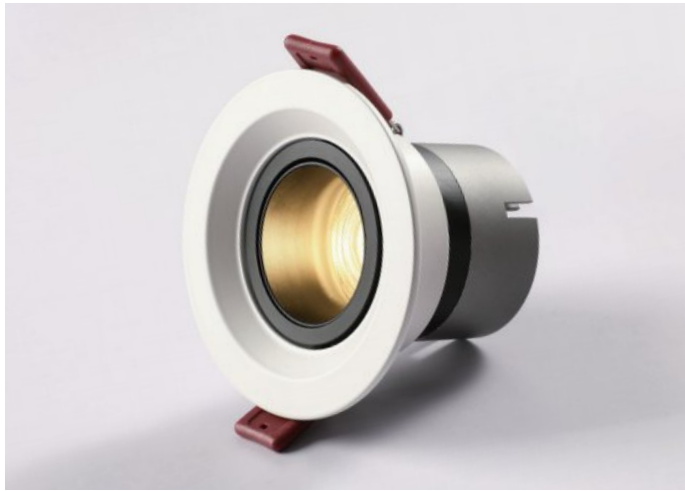

# LBRO COMMERCIAL LIGHTING

It's special when LBRO makes it, with this light, you'll add more than just light to your space.

각도 조절 가능

6W