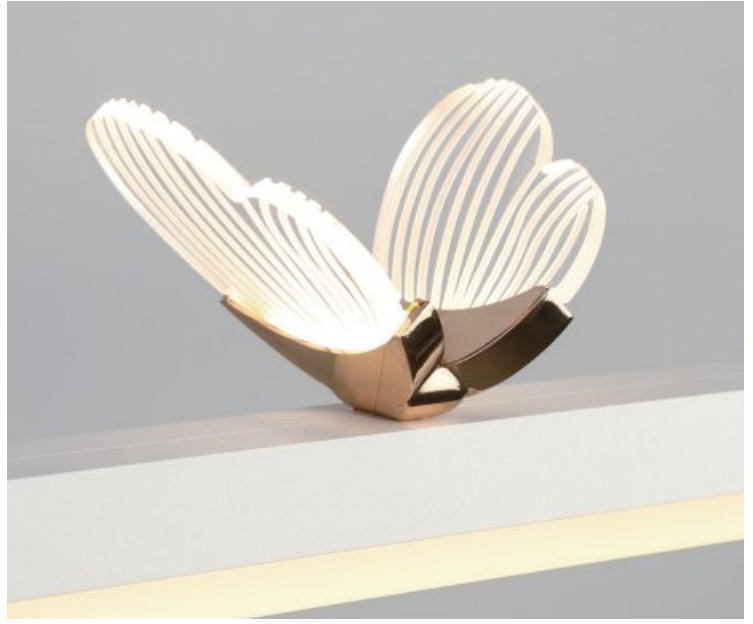

LBRO

POINT LIGHTING

It's special when **LBRO** makes it, with this light, you'll add more than just light to your space.

OSRAM

| LED 버터 P/D 36W |

Color : black, white

Size : W1140 x D95 x H100 mm / Bracket : W620 x D70 x H40 mm

Pipe length : 2m / Material : steel, acrylic / Color temperature : 3000K / 오스람칩, KS 인증