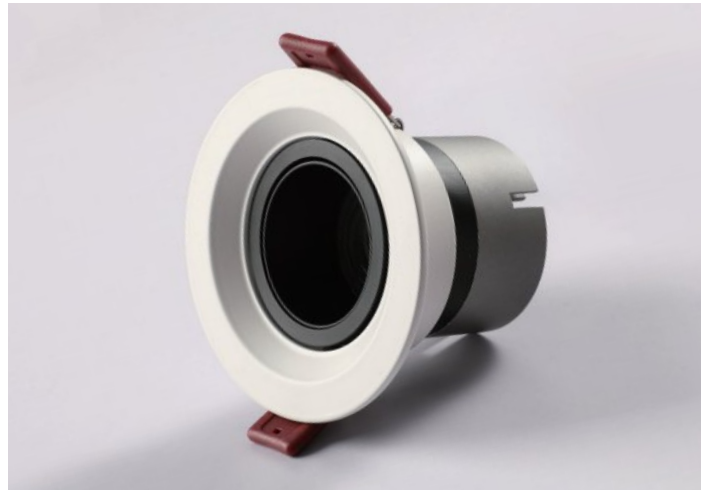

# LBRO COMMERCIAL LIGHTING

It's special when LBRO makes it, with this light, you'll add more than just light to your space.

각도 조절 가능

6W