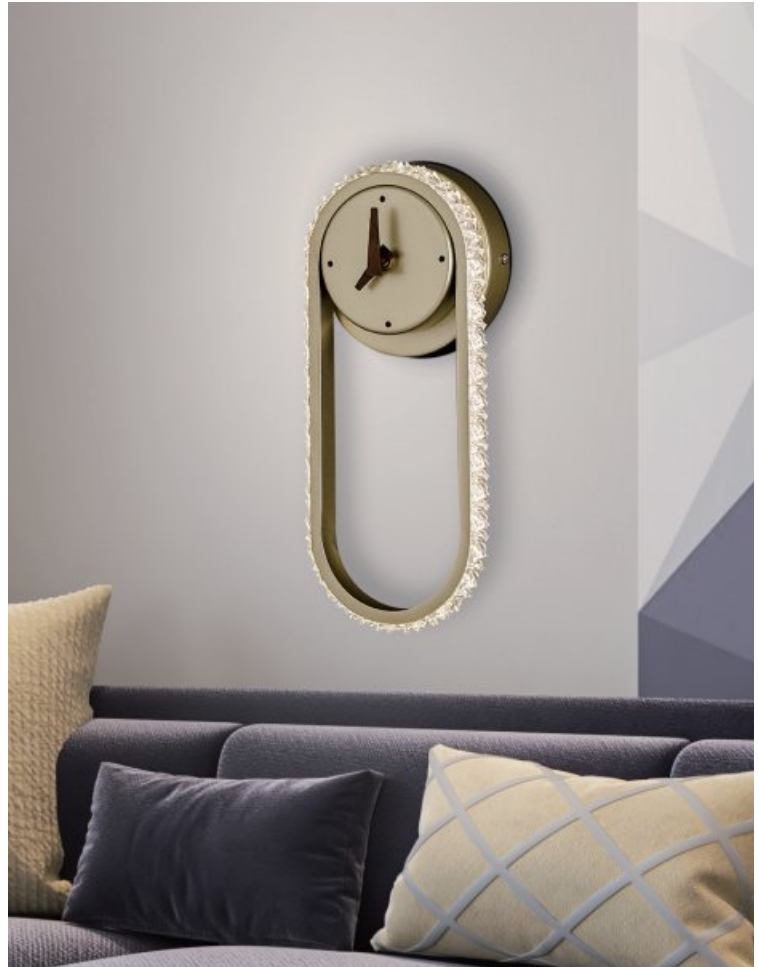

LBRO

CLOCK & CEILING & WALL LIGHTING

It's special when LBRO makes it, with this light, you'll add more than just light to your space.