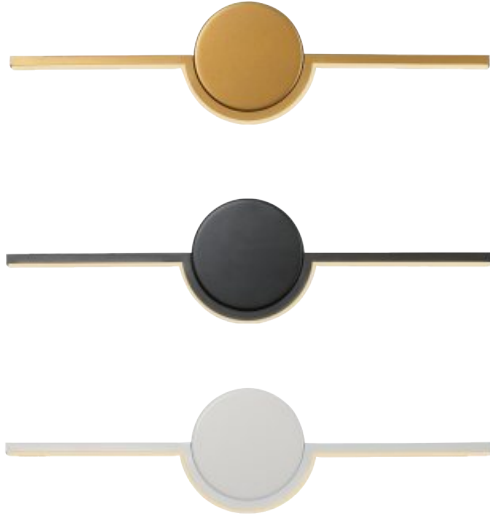

LBRO

LED WALL LIGHTING

It's special when LBRO makes it, with this light, you'll add more than just light to your space.

OSRAM

| 힐링 10W 벽등 - A타입 |

Color : white, gold (도색), black / Size : W515 x D130 x H40 mm
Bracket : W120 x D120 x H40 mm / Material : steel, aluminium
Color temperature : 3000K
오스람 안정기, 오스람칩, KS인증