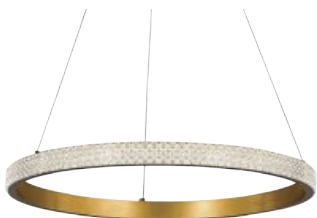

트라이(중) 1단 40W P/D
Size : Ø600 x H40 mm
Color : Gold
Color temperature : 4000K
(오스람칩/KS제품)
OSRAM