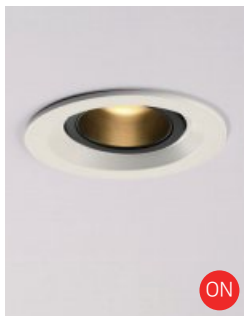

LED 어저스트 3인치 COB 8W |

Color : White + Black / Size : W92 x D92 x H65 mm
Hole size : W75 x D75 x H65 mm (타공 75Ø)
Material : Aluminium / Color temperature : 3000K, 4000K
각도조절 가능, KS인증, 크리칩, 오스람안정기 **CREE** **OSRAM**
(15° ~ 60° 반사각 조절 가능)

ON