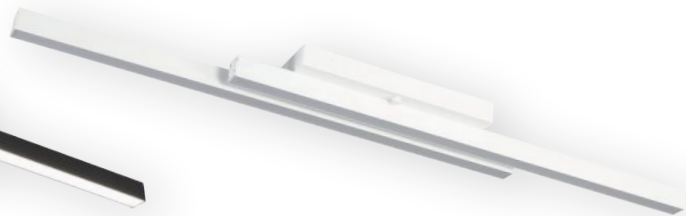

## LIVING ROOM LIGHTING

It's special when LBRO makes it, with this light, you'll add more than just light to your space.

**OSRAM** 

**| LED 그리드 방등 60W / 거실등 130W |**

Color : black, white / Size : W940 x D940 x H120 mm / Bracket : W250 x D250 x H40 mm  
Color temperature : 4000K / Material : steel / 오스람칩, 오스람안정기, KS 인증