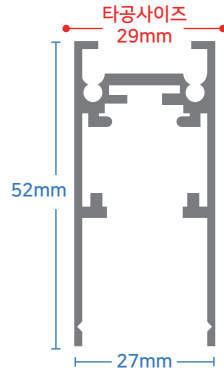

LBRO

COMMERCIAL LIGHTING

It's special when LBRO makes it, with this light, you'll add more than just light to your space.

마그네틱 트랙 조명이란?

220V AC전원을 입력 받은 SMPS에서 트랙으로 48V의 DC 전원을 송출, 자석으로 고정되는 유닛들이 48V를 받아 작동하는 조명을 말합니다.
트랙 설치후 유닛은 탈부착이 편리해 원하는 위치에 자유롭게 이동이 가능합니다.
트랙은 직렬로 최대 10M이하 사용을 권장합니다.

[마그네틱 트랙 A타입]