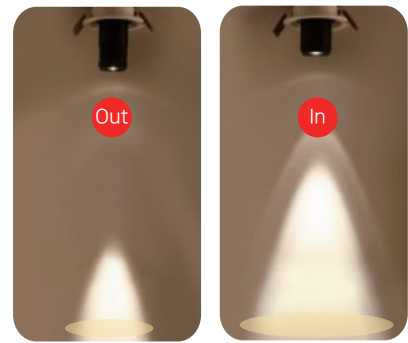

LBRO

COMMERCIAL LIGHTING

It's special when LBRO makes it, with this light, you'll add more than just light to your space.

LED 클로 3인치 COB 8W

LED 클로 3인치 COB 8W
Color : White + Black / Size : W92 x D92 x H44 mm
Hole size : W75 x D75 x H44 mm (타공 75Ø)
Material : Aluminium, Color temperature : 3000K, 4000K
KS인증, 크리칩, 오스람안정기 **CREE** **OSRAM**
각도조절 가능 (확산, 집중 조절 가능)