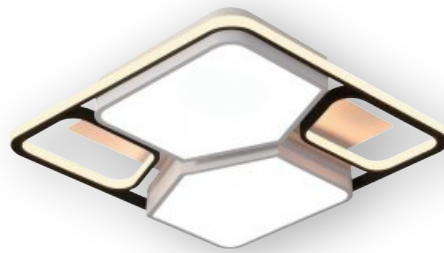

LBRO

LIVING ROOM LIGHTING

It's special when LBRO makes it, with this light, you'll add more than just light to your space.

OSRAM

LED 모자이크 미니 거실 / 방등 100W

Color : black + white / Size : W550 x D550 x H90 mm / Bracket : W300 x D300 x H25 mm
Color temperature : 3000K + 6500K / Material : steel + acrylic / 오스람칩, 오스람안정기, KS 인증, 스위치 2개 가능