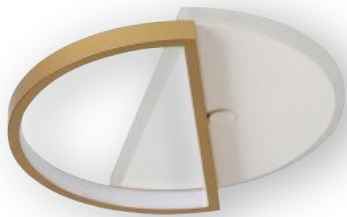

LBRO

FRONT LIGHTING

It's special when LBRO makes it, with this light, you'll add more than just light to your space.

OSRAM

| LED 컴파스 직부 20W |

Color : champagne gold / Size : W300 x D300 x H60 mm
Bracket : W215 x D95 x H35 mm / Material : steel , aluminium
Color temperature : 3000K + 5700K / 오스람칩, 오스람안정기, KS 인증