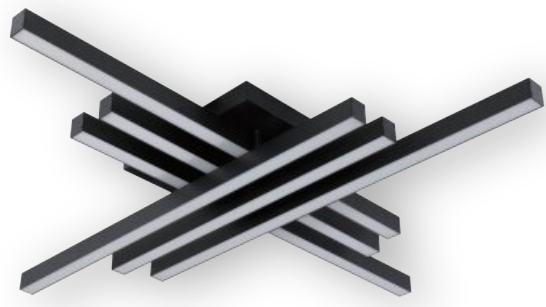

LBRO

LIVING ROOM LIGHTING

It's special when LBRO makes it, with this light, you'll add more than just light to your space.

LED 그리드 거실등 200W

Color : black, white / Size : W1200 x D1200 x H135 mm / Bracket : W340 x D340 x H40 mm
Color temperature : 4000K / Material : aluminium / 오스람칩, 오스람안정기, KS 인증, 스위치 2개 가능