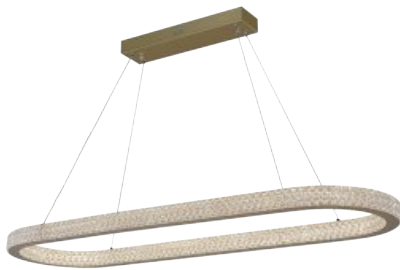

## POINT LIGHTING

It's special when LBRO makes it, with this light, you'll add more than just light to your space.

스페이스 3등 직부  
 Size : W950 x D180 x H275 mm  
 Pipe legnth : 200, 300  
 Socket : 26Base