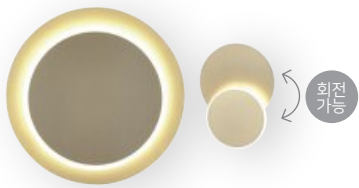

LBRO

LED WALL LIGHTING

It's special when LBRO makes it, with this light, you'll add more than just light to your space.

서틀 원형 5W 직부/벽등
Color : Gold / Size : Ø200 x H50 mm
Color temperature : 4000K
(오스람칩/KS인증)
OSRAM