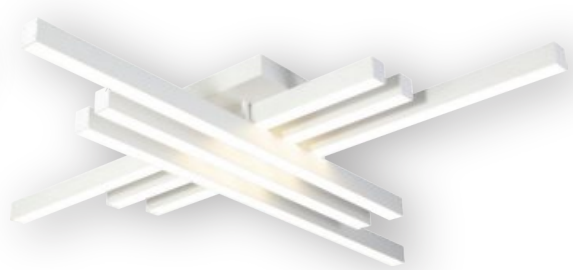

LBRO

LIVING ROOM LIGHTING

It's special when LBRO makes it, with this light, you'll add more than just light to your space.

LED 그리드 거실등 200W

Color : black, white / Size : W1200 x D1200 x H135 mm / Bracket : W340 x D340 x H40 mm
Color temperature : 4000K / Material : aluminium / 오스람칩, 오스람안정기, KS 인증, 스위치 2개 가능