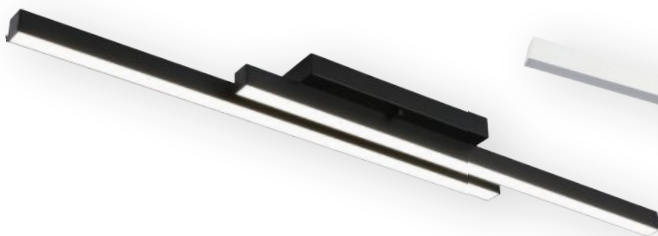

## LIVING ROOM LIGHTING

It's special when LBRO makes it, with this light, you'll add more than just light to your space.

**OSRAM** 

**| LED 그리드 방등 60W / 거실등 130W |**

Color : black, white / Size : W940 x D940 x H120 mm / Bracket : W250 x D250 x H40 mm  
Color temperature : 4000K / Material : steel / 오스람칩, 오스람안정기, KS 인증