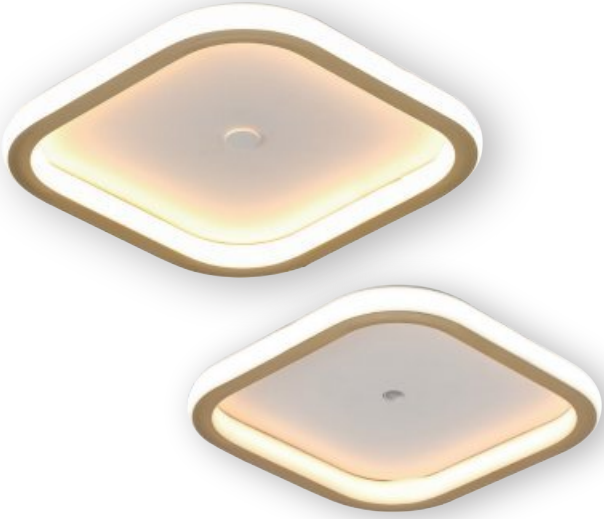

LBRO

LED WALL LIGHTING

It's special when LBRO makes it, with this light, you'll add more than just light to your space.

! 듀얼 사각 20W 직부 / 20W 센서 !

Color : champagne gold(도색) + white

Size : W260 x D260 x H50 mm / Material : Material : steel, aluminium

Color temperature : 3000K(전구색) + 5700K(주광색)

오스람 안정기, 오스람칩, KS인증