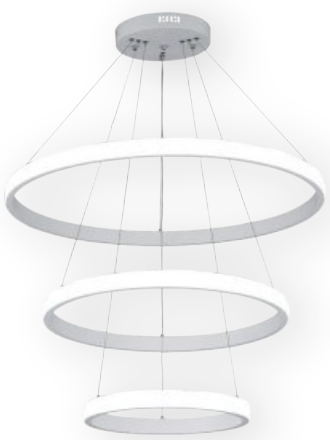

트라이 3단 150W P/D
Size : Ø400, Ø600, Ø800 x H40 mm
Color : White
Color temperature : 4000K
(오스람칩/KS제품)
OSRAM