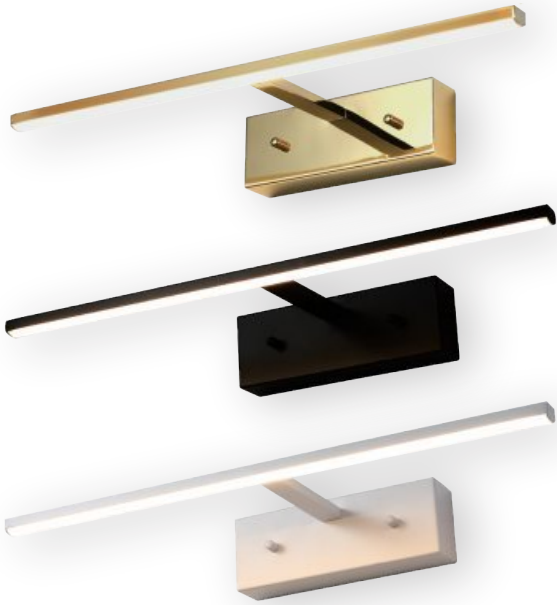

LBRO

LED WALL LIGHTING

It's special when LBRO makes it, with this light, you'll add more than just light to your space.

| 아트 10W 벽등 |

Color : white, gold, black / Size : W500 x D190 x H70 mm
Bracket : W200 x D40 x H70 mm / Material : aluminium
Color temperature : 3000K
각도조절 : x / 오스람칩, 오스람안정기, KS인증