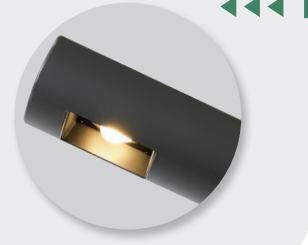

148-XC-2

POLE Aluminum pipe
LAMP LED 60W×2EA, 120W

나라장터 물품식별번호
24999916

148-3COT-1B

POLE Aluminum pipe
LAMP LED 60W+LED 20W, 80W
LED BAR RGB 20W

나라장터 물품식별번호
24999913