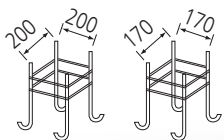

148-2COT-2

POLE Aluminum pipe
LAMP LED 40W×2EA, 80W