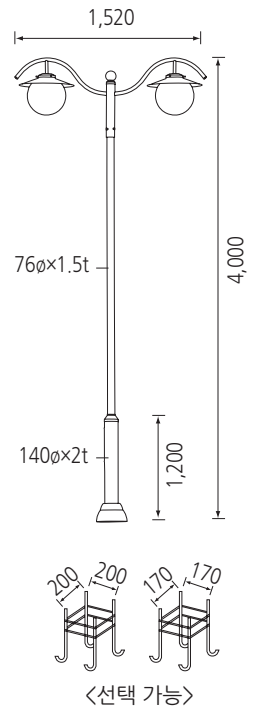

STS-2-2

POLE Stainless pipe
LAMP E39