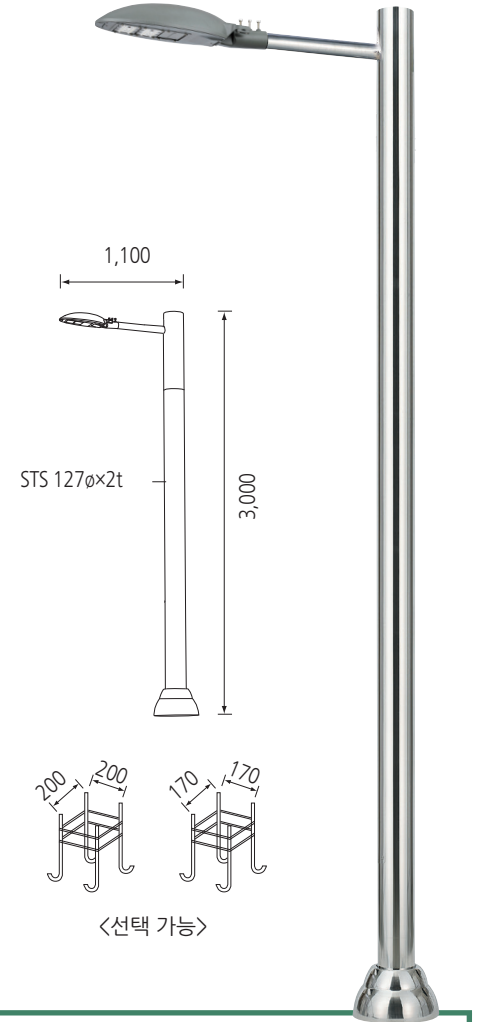

TW-JB150

SIZE E635xW275xH110
LAMP LED 모듈 30Wx5EA, 150W

나라장터 물품식별번호 23416431

TW-JB125

SIZE E635xW275xH110
LAMP LED 모듈 25Wx5EA, 125W

나라장터 물품식별번호 23416432

TW-JB100

SIZE E635xW275xH110
LAMP LED 100W

나라장터 물품식별번호 23416433

TW-JB075

SIZE E635xW275xH110
LAMP LED 75W

TW-JB060

SIZE E635xW275xH110
LAMP LED 60W

<선택 가능>

STSL-CW050

POLE Stainless pipe
LAMP Housing Aluminum Die-Casting
LAMP LED 50Wx1EA, 50W

T2000-L150

SIZE E910xW350xH210
LAMP LED 모듈 30Wx5EA, 150W

T2000-L120

SIZE E910xW350xH210
LAMP LED 모듈 30Wx4EA, 120W

EL-100

SIZE W490xH370
LAMP LED 100W

EL-60

SIZE W490xH370
LAMP LED 60W

TW-CW050

SIZE E511xW268xH103
LAMP LED 50W

나라장터 물품식별번호 23662072

TW-CW060

SIZE E511xW268xH103
LAMP LED 60W

나라장터 물품식별번호 23416434

KL-60

SIZE W490xH370
LAMP LED 60W