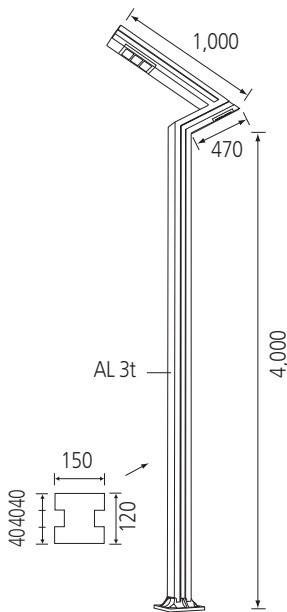

140-SV

POLE Aluminum pipe
LAMP LED 모듈 25W×5EA, 125W
COLOR Metal Gray

140-청사초롱MD

POLE Aluminum pipe
LAMP LED 모듈 30W×2EA, 60W

나라장터 물품식별번호
24489129