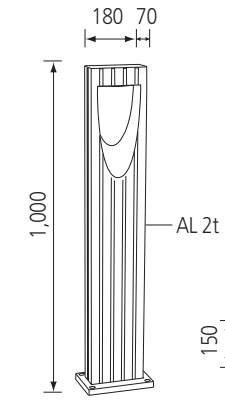

141S-MC

POLE Aluminum pipe
LAMP COB LED 15W
COLOR Metal Gray