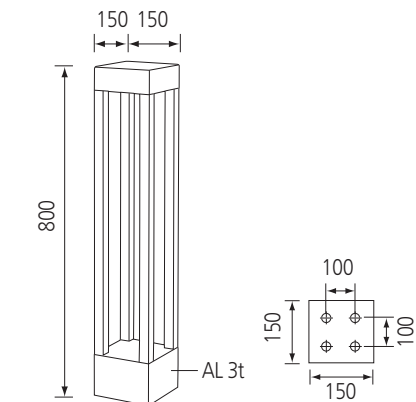

150S-CDB

POLE Aluminum pipe
LAMP COB LED 15W
COLOR Metal Gray

150SS-CDB

POLE Aluminum pipe
LAMP COB LED 15W
COLOR Metal Gray

133S-CDB

POLE Aluminum pipe
LAMP COB LED 15W
COLOR Metal Gray

나라장터 물품식별번호 24999899

170S-CDB

POLE Aluminum pipe
LAMP COB LED 15W
COLOR Metal Gray

나라장터 물품식별번호 24999909