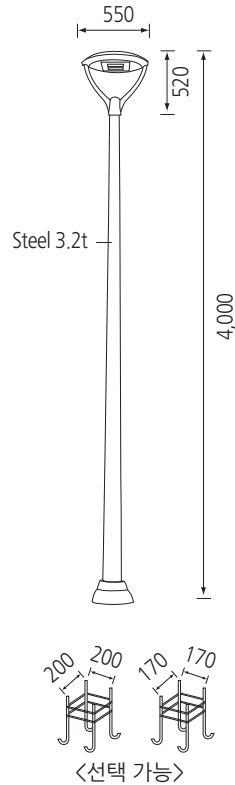

STL-IUD

POLE Steel pipe
LAMP LED 모듈 30W×2EA, 60W