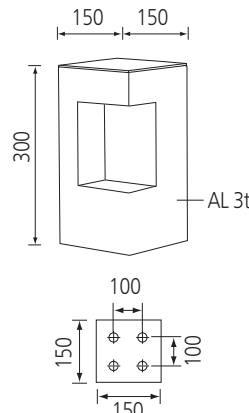

170S-SM

POLE Aluminum pipe
LAMP COB LED 15W
COLOR Metal Gray

나라장터 물품식별번호 24999910

149S-SC

POLE Aluminum pipe
LAMP COB LED 15W
COLOR Metal Gray

나라장터 물품식별번호 24999903

149S-CDB

POLE Aluminum pipe
LAMP COB LED 15W
COLOR Metal Gray

133S-SC

POLE Aluminum pipe
LAMP COB LED 15W
COLOR Metal Gray