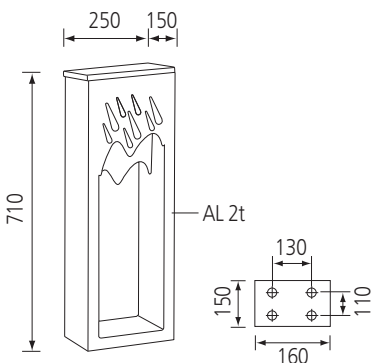

660-SDR

POLE Aluminum pipe
LAMP COB LED 15W
COLOR Metal Gray