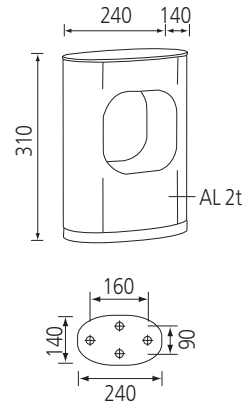

148S-ICB

POLE Aluminum pipe
LAMP COB LED 15W
COLOR Metal Gray

나라장터 물품식별번호 24999900