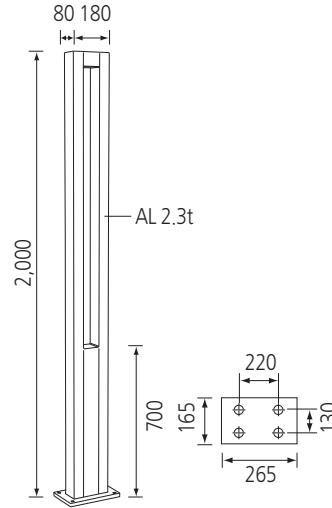

7204L

POLE Aluminum pipe
LAMP COB LED 15W
COLOR Metal Gray

나라장터 물품식별번호
24999911

150S-MI

BODY Aluminum pipe
LAMP COB 20W×1EA, 20W
COLOR Metal Gray

나라장터 물품식별번호
24044651