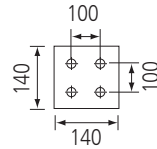

150M-MCB

POLE Aluminum pipe
LAMP COB LED 15W
COLOR Metal Gray