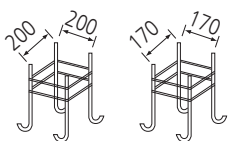

140-SV

POLE Aluminum pipe
LAMP LED 모듈 25W×5EA, 125W
COLOR Metal Gray

140-청사초롱MD

POLE Aluminum pipe
LAMP LED 모듈 30W×2EA, 60W

나라장터 물품식별번호
24489129

<선택 가능>