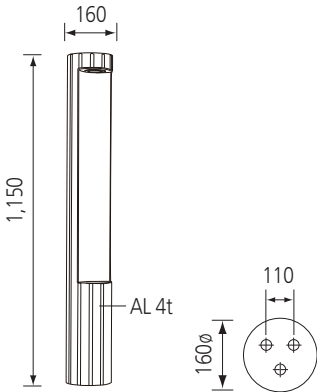

150M-LCB

POLE Aluminum pipe
LAMP COB LED 15W
COLOR Metal Gray

나라장터 물품식별번호 24999905

150M-SCB

POLE Aluminum pipe
LAMP COB LED 15W
COLOR Metal Gray