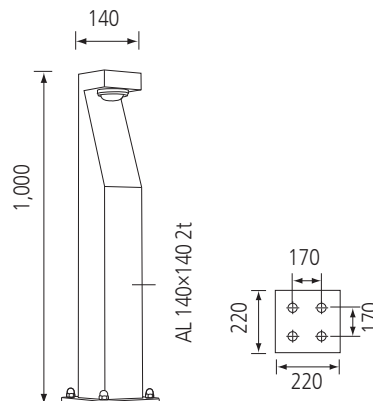

148S-1COT

SIZE W500×H2,000
LAMP LED 20W×1EA, 20W
COLOR Metal Gray

7204L

POLE Aluminum pipe
LAMP COB LED 15W
COLOR Metal Gray

나라장터 물품식별번호
24999911

150S-MI

BODY Aluminum pipe
LAMP COB 20W×1EA, 20W
COLOR Metal Gray

나라장터 물품식별번호
24044651

170S-MI

POLE Aluminum pipe
LAMP COB 20W×1EA, 20W
COLOR Metal Gray

나라장터 물품식별번호
24050178