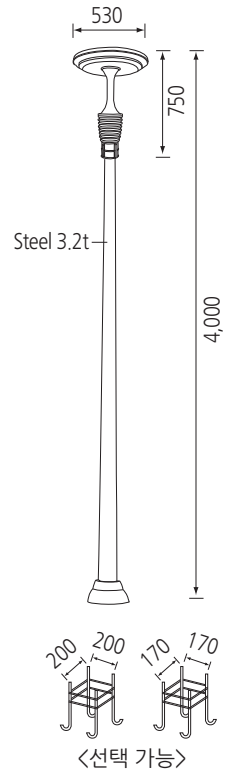

# SL-149-3COT

POLE Aluminum pipe  
LAMP COB 20W×3EA, 60W (태양광)

## STL-IUD

POLE Steel pipe  
LAMP LED 모듈 30W×2EA, 60W

## STL-DF-L100

POLE Steel pipe  
LAMP LED 모듈 25W×4EA, 100W

## STL-DF-L75

POLE Steel pipe  
LAMP LED 모듈 25W×3EA, 75W  
변경가능