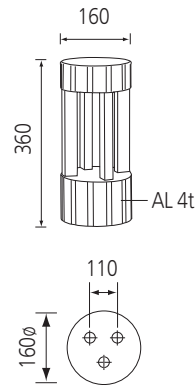

133S-CDB

POLE Aluminum pipe
LAMP COB LED 15W
COLOR Metal Gray

나라장터 물품식별번호 24999899