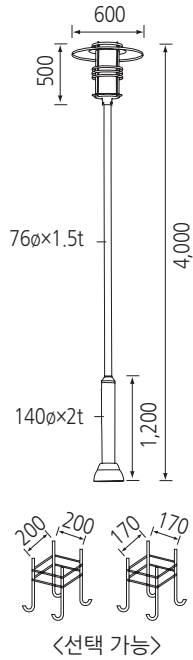

INDUSTRY POLE

We specialize in outdoor lighting

STS-12

POLE Stainless pipe
LAMP E39

STS-13

POLE Stainless pipe
LAMP E39

STS-2

POLE Stainless pipe
LAMP E39

STS-2-2

POLE Stainless pipe
LAMP E39