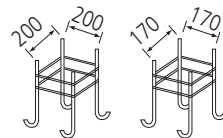

150-3P-JB050

POLE Aluminum pipe
LAMP LED 50W (변경가능)
LED BAR RGB 11W

나라장터 물품식별번호
24666821