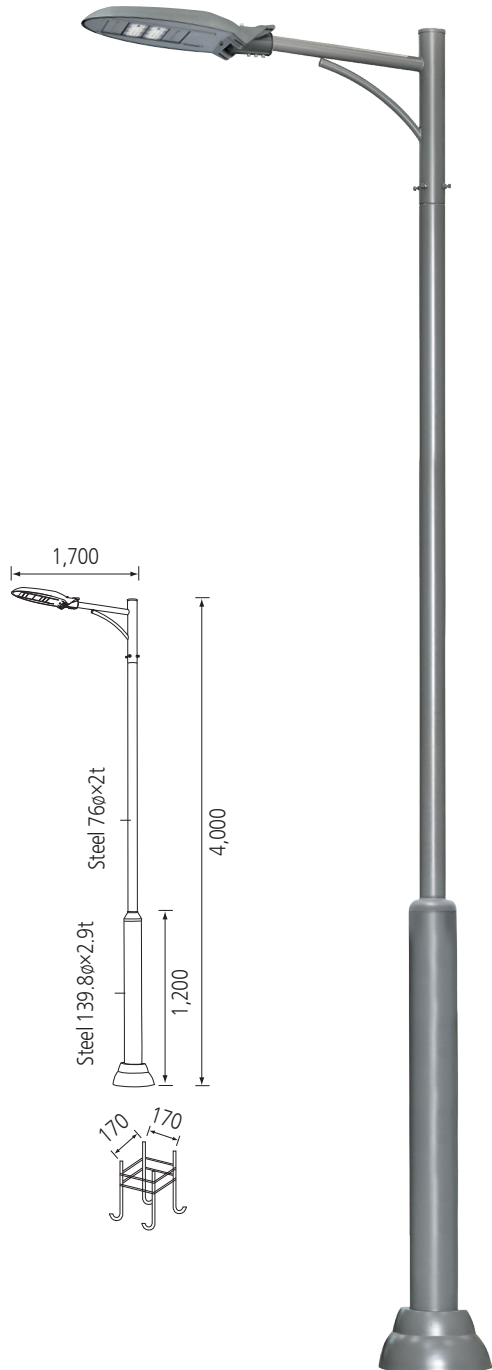

160-JB060

POLE Steel pipe
LAMP LED 모듈 30W×2EA, 60W