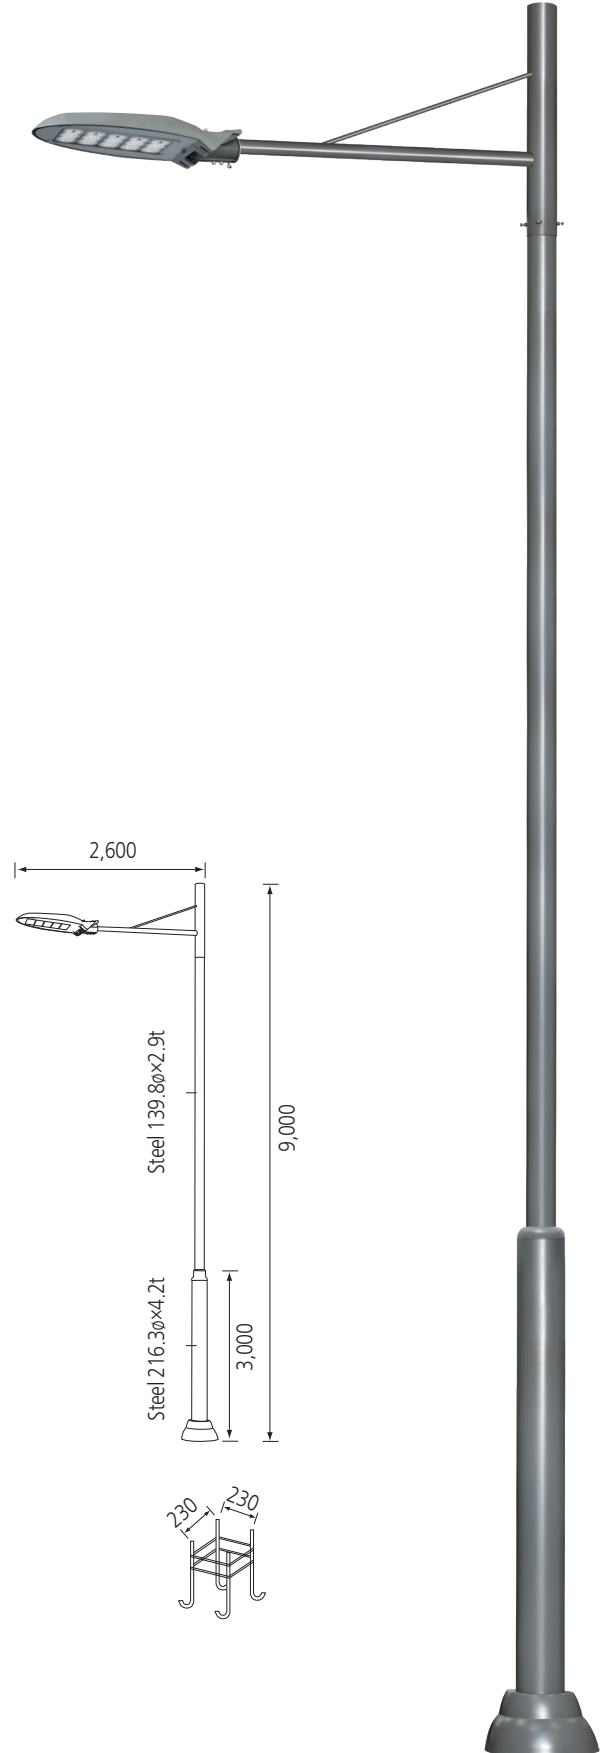

300-JB150

POLE Steel pipe
LAMP LED 모듈 30W×5EA, 150W