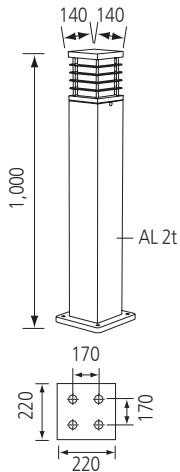

7201

BODY Aluminum pipe
LAMP Housing PC
LAMP E26
COLOR Metal Gray

7118

BODY Aluminum pipe
LAMP Housing PC
LAMP E26
COLOR Metal Gray