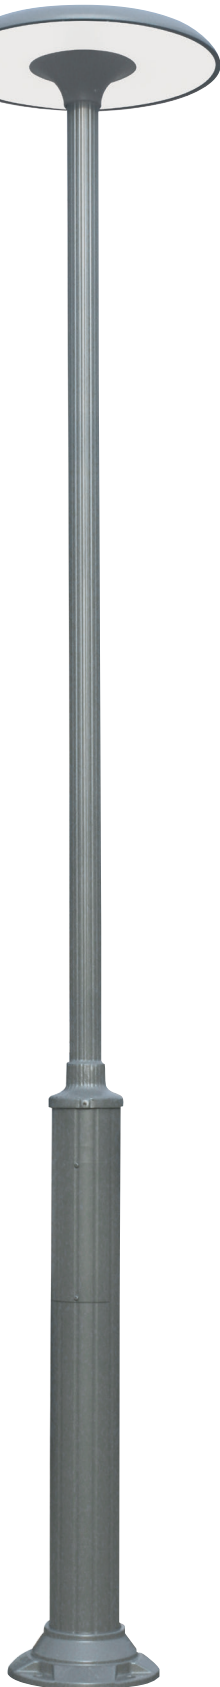

<선택 가능>