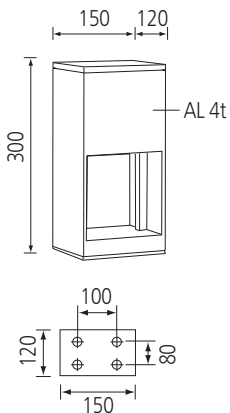

170S-SM

POLE Aluminum pipe
LAMP COB LED 15W
COLOR Metal Gray

나라장터 물품식별번호 24999910

149S-SC

POLE Aluminum pipe
LAMP COB LED 15W
COLOR Metal Gray

나라장터 물품식별번호 24999903

149S-CDB

POLE Aluminum pipe
LAMP COB LED 15W
COLOR Metal Gray

133S-SC

POLE Aluminum pipe
LAMP COB LED 15W
COLOR Metal Gray