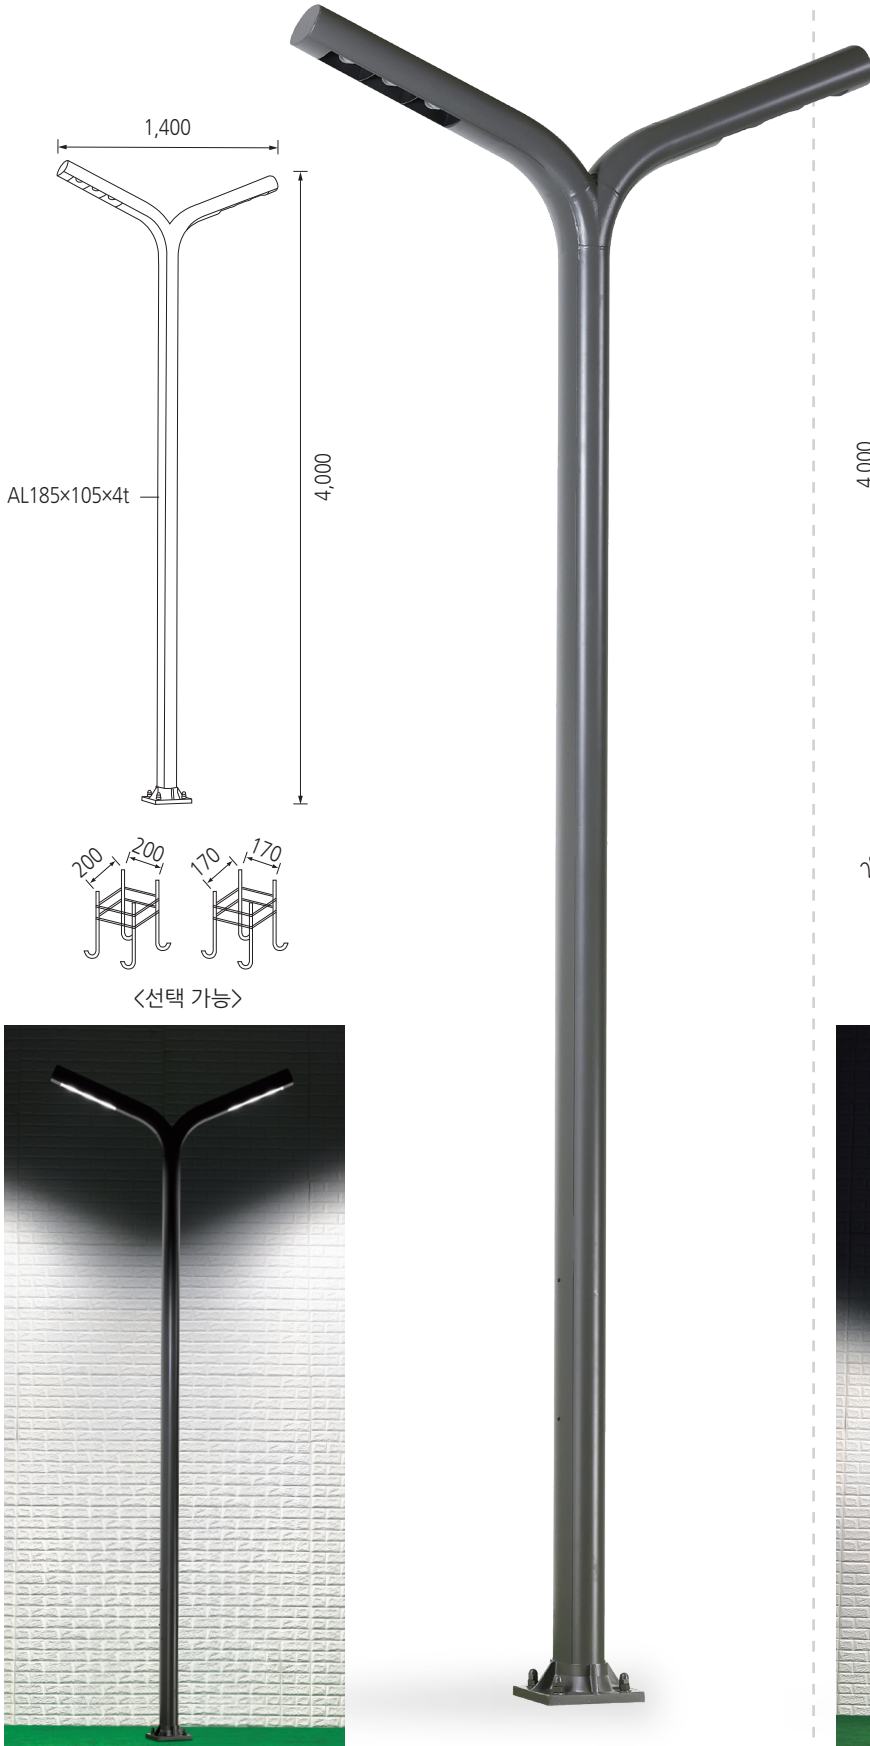

# STL-TP

POLE Steel  
LAMP LED 60W

# 148-XC-2

POLE Aluminum pipe  
LAMP LED 60W×2EA, 120W

나라장터 물품식별번호  
24999916

# 148-3COT-1B

POLE Aluminum pipe  
LAMP LED 60W+LED 20W, 80W  
LED BAR RGB 20W

나라장터 물품식별번호  
24999913

# 148-2COT-2

POLE Aluminum pipe  
LAMP LED 40W×2EA, 80W

<선택 가능>