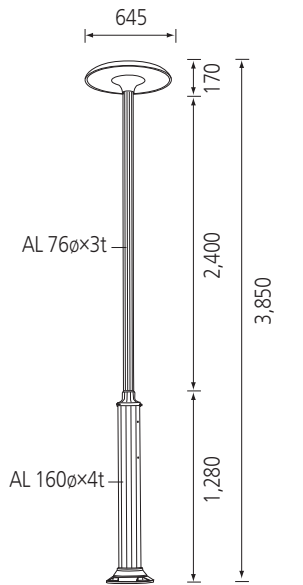

150-UF-L100

POLE Aluminum pipe
LAMP Housing Aluminum Die-Casting & PC
LAMP LED 100W×1EA, 100W
COLOR Metal Gray

나라장터 물품식별번호
23486145

150-QL

POLE Aluminum pipe
LAMP Housing Aluminum & PC
LAMP LED 80W
COLOR Metal Gray

150-UF-L100-2

POLE Aluminum pipe
LAMP LED 100W×2EA, 200W

<선택 가능>

<선택 가능>