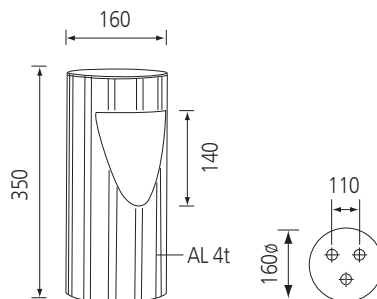

150M-LCB

POLE Aluminum pipe
LAMP COB LED 15W
COLOR Metal Gray

나라장터 물품식별번호 24999905

150M-SCB

POLE Aluminum pipe
LAMP COB LED 15W
COLOR Metal Gray

150M-MI

POLE Aluminum pipe
LAMP COB LED 15W
COLOR Metal Gray

나라장터 물품식별번호 24999906

150S-SCB

POLE Aluminum pipe
LAMP COB LED 15W
COLOR Metal Gray