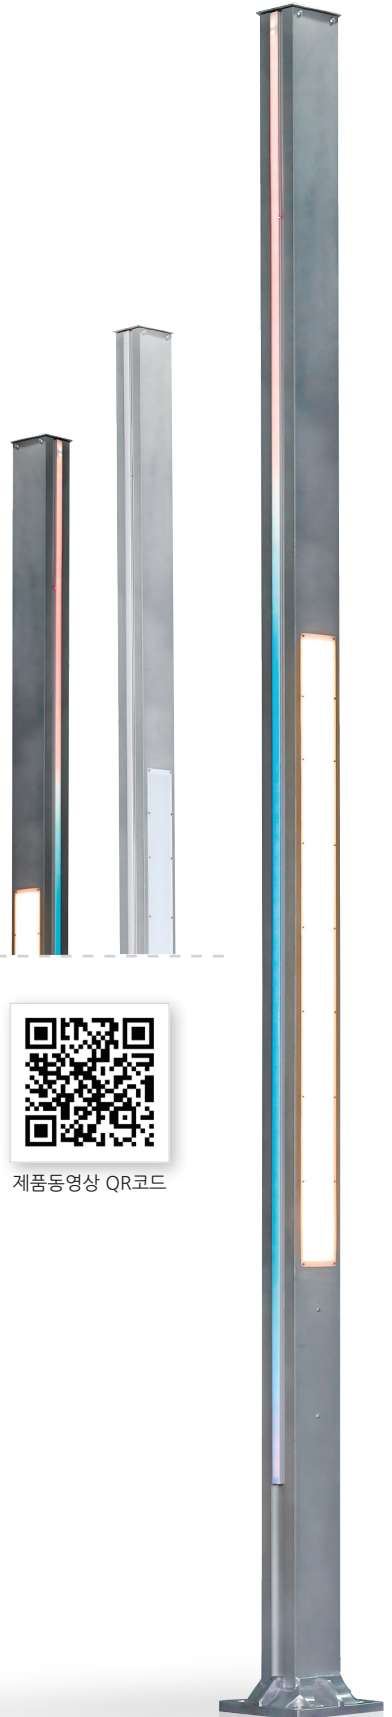

142-MD

POLE Aluminum pipe
LAMP LED 30W모듈×2EA, 60W
COLOR Metal Gray

140-PNLA

POLE Aluminum pipe
LAMP LED BAR 118W
RGB Panorama 42W
COLOR Silver

나라장터 물품식별번호
24485391

<선택 가능>

제품동영상 QR코드