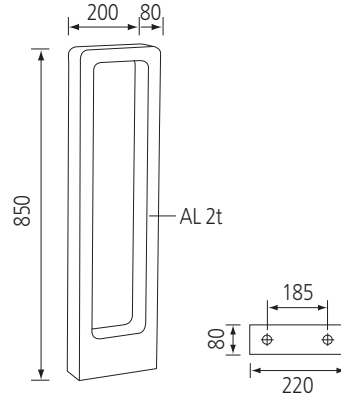

170S-2SC

POLE Aluminum pipe
LAMP COB LED 15W
COLOR Metal Gray