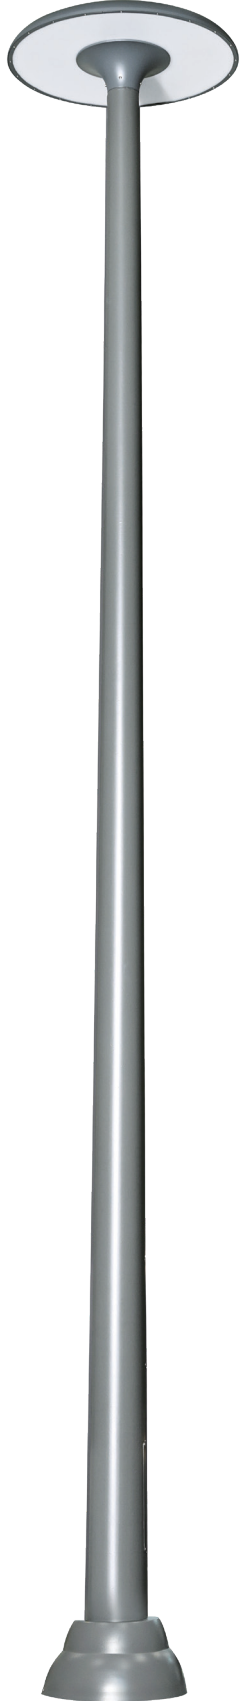

STL-UF100

POLE Steel pipe
LAMP LED 100W