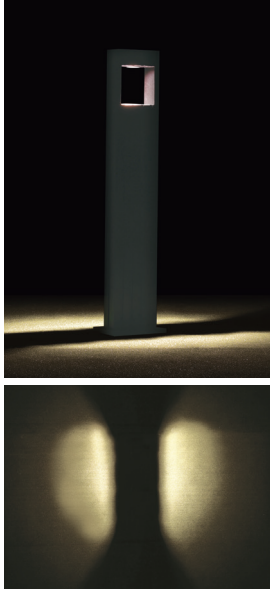

141S-MC

POLE Aluminum pipe
LAMP COB LED 15W
COLOR Metal Gray