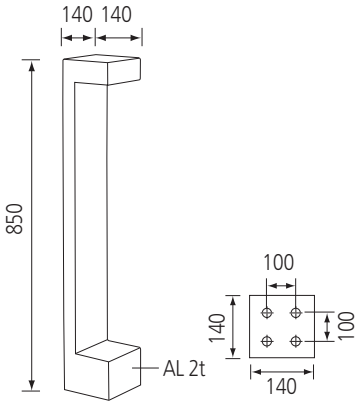

150M-MCB

POLE Aluminum pipe
LAMP COB LED 15W
COLOR Metal Gray