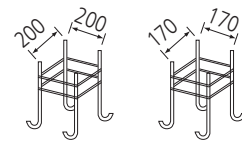

144-RD

POLE Aluminum pipe
LAMP 30W 모듈×2EA, 60W

<선택 가능>