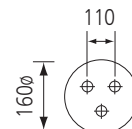

170M-MCB

POLE Aluminum pipe
LAMP COB LED 15W
COLOR Metal Gray

170S-MCB

POLE Aluminum pipe
LAMP COB LED 15W
COLOR Metal Gray

나라장터 물품식별번호 24999908

150M-MCB

POLE Aluminum pipe
LAMP COB LED 15W
COLOR Metal Gray

150S-MCB

POLE Aluminum pipe
LAMP COB LED 15W
COLOR Metal Gray