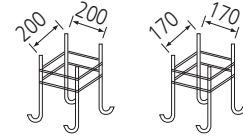

<선택 가능>

STSL-CW050

POLE Stainless pipe
LAMP Housing Aluminum Die-Casting
LAMP LED 50Wx1EA, 50W