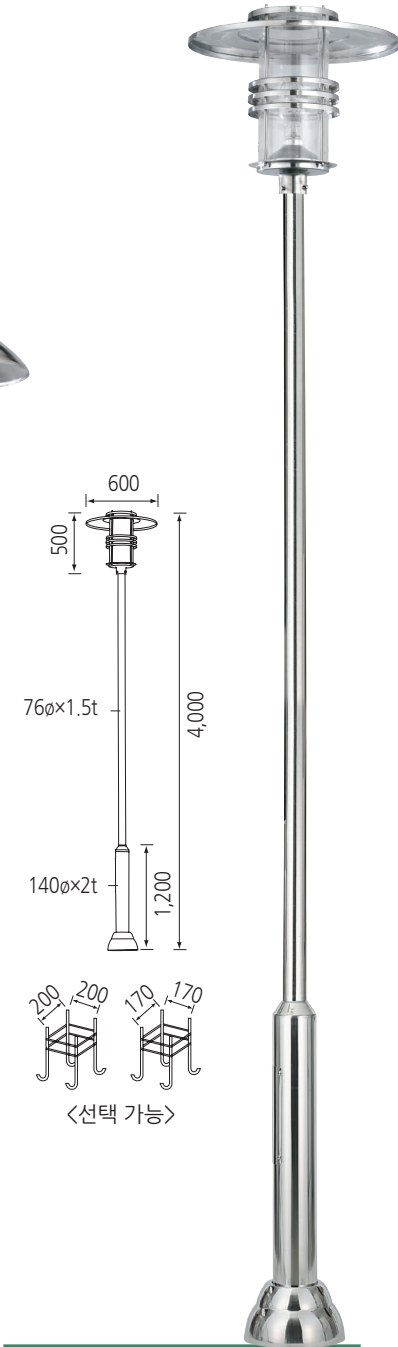

### TW-CW060

SIZE E511xW268xH103  
LAMP LED 60W

나라장터 물품식별번호 23416434

### KL-60

SIZE W490xH370  
LAMP LED 60W

## STS-12

POLE Stainless pipe  
LAMP E39

## STS-13

POLE Stainless pipe  
LAMP E39