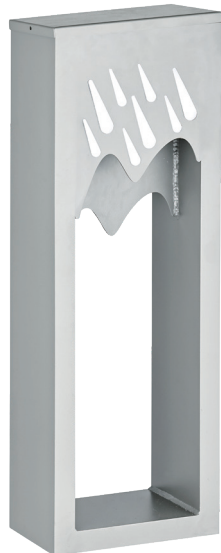

660-SDR

POLE Aluminum pipe
LAMP COB LED 15W
COLOR Metal Gray