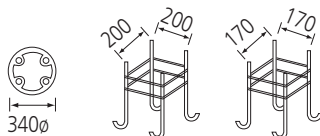

<선택 가능>