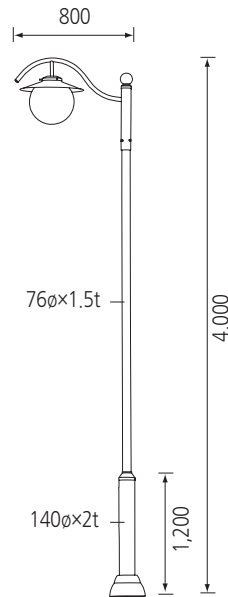

STS-2-2

POLE Stainless pipe
LAMP E39