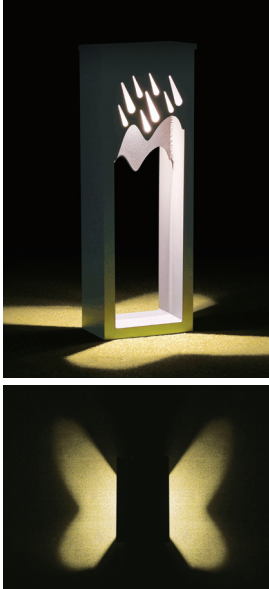

700-NBC

POLE Aluminum pipe
LAMP COB LED 15W
COLOR Metal Gray