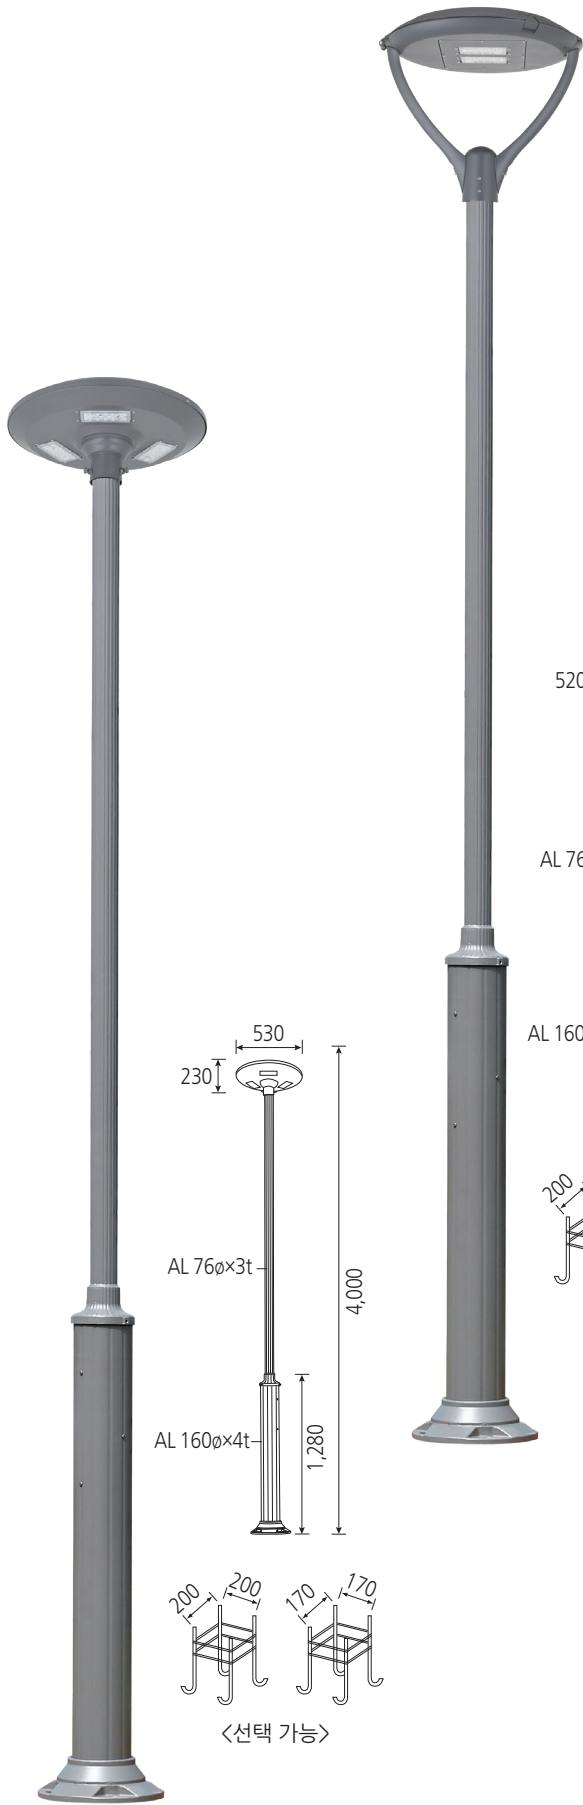

# 150-QL

POLE Aluminum pipe  
 LAMP Housing Aluminum & PC  
 LAMP LED 80W  
 COLOR Metal Gray

# 150-UF-L100-2

POLE Aluminum pipe  
 LAMP LED 100W×2EA, 200W

<선택 가능>

<선택 가능>

## 150-IUD

POLE Aluminum pipe  
 LAMP LED 모듈 30W×2EA, 60W  
 COLOR Metal Gray

### YL 등기구

LAMP LED 모듈 25W×4EA, 100W

나라장터 물품식별번호 24489125