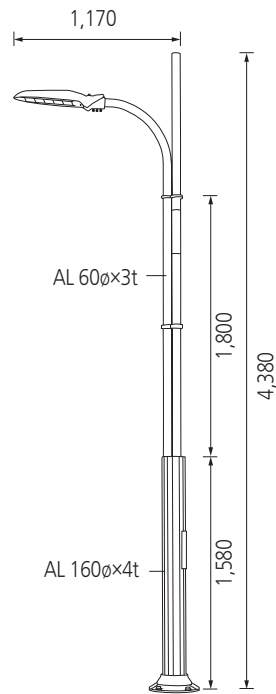

# 148-3COT-1B

POLE Aluminum pipe  
LAMP LED 60W+LED 20W, 80W  
LED BAR RGB 20W

나라장터 물품식별번호  
24999913

# 148-2COT-2

POLE Aluminum pipe  
LAMP LED 40W×2EA, 80W

<선택 가능>

# 150-3P-JB050

POLE Aluminum pipe  
LAMP LED 50W (변경가능)  
LED BAR RGB 11W

나라장터 물품식별번호  
24666821

<선택 가능>

# 148-SV-BB

POLE Aluminum pipe  
 LAMP LED 20W×3EA,  
 LED 20W×2EA, 100W  
 RGB LED 10W×1EA

나라장터 물품식별번호  
 24999914