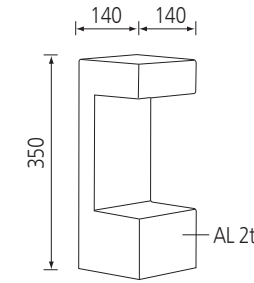

150M-MCB

POLE Aluminum pipe
LAMP COB LED 15W
COLOR Metal Gray