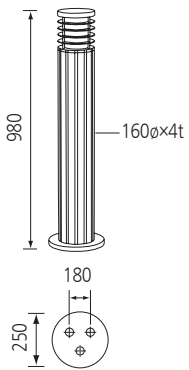

8118

BODY Aluminum pipe
LAMP Housing PC
LAMP E26
COLOR Metal Gray