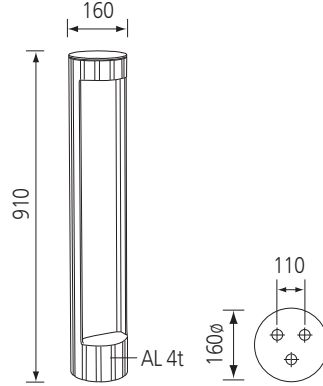

150M-MI

POLE Aluminum pipe
LAMP COB LED 15W
COLOR Metal Gray

나라장터 물품식별번호 24999906