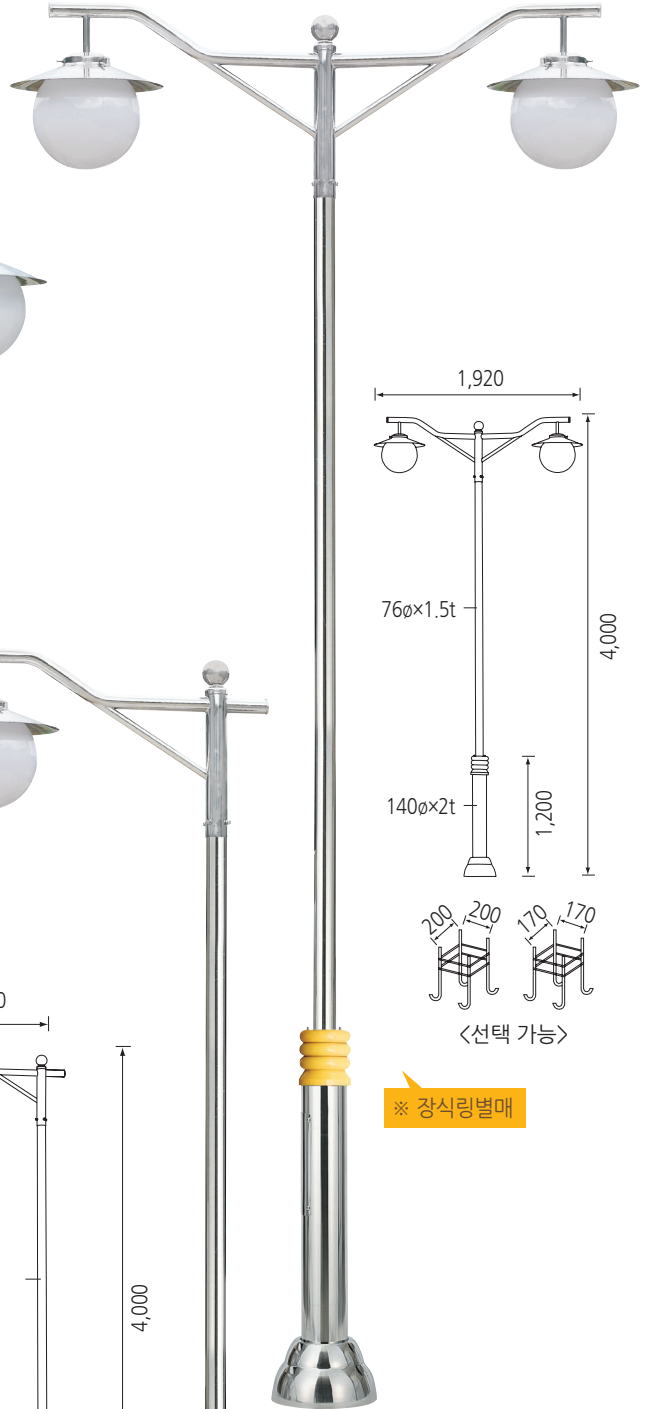

## STS-12

POLE Stainless pipe  
LAMP E39

## STS-2

POLE Stainless pipe  
LAMP E39

## STS-2-2

POLE Stainless pipe  
LAMP E39

# INDUSTRY POLE

We specialize in outdoor lighting

**STS-5** <<<<  
POLE Stainless pipe  
LAMP E39

**STS-5-2** <<<<  
POLE Stainless pipe  
LAMP E39

**STS-4** <<<<  
POLE Stainless pipe  
LAMP E39

**STS-4-2** <<<<  
POLE Stainless pipe  
LAMP E39