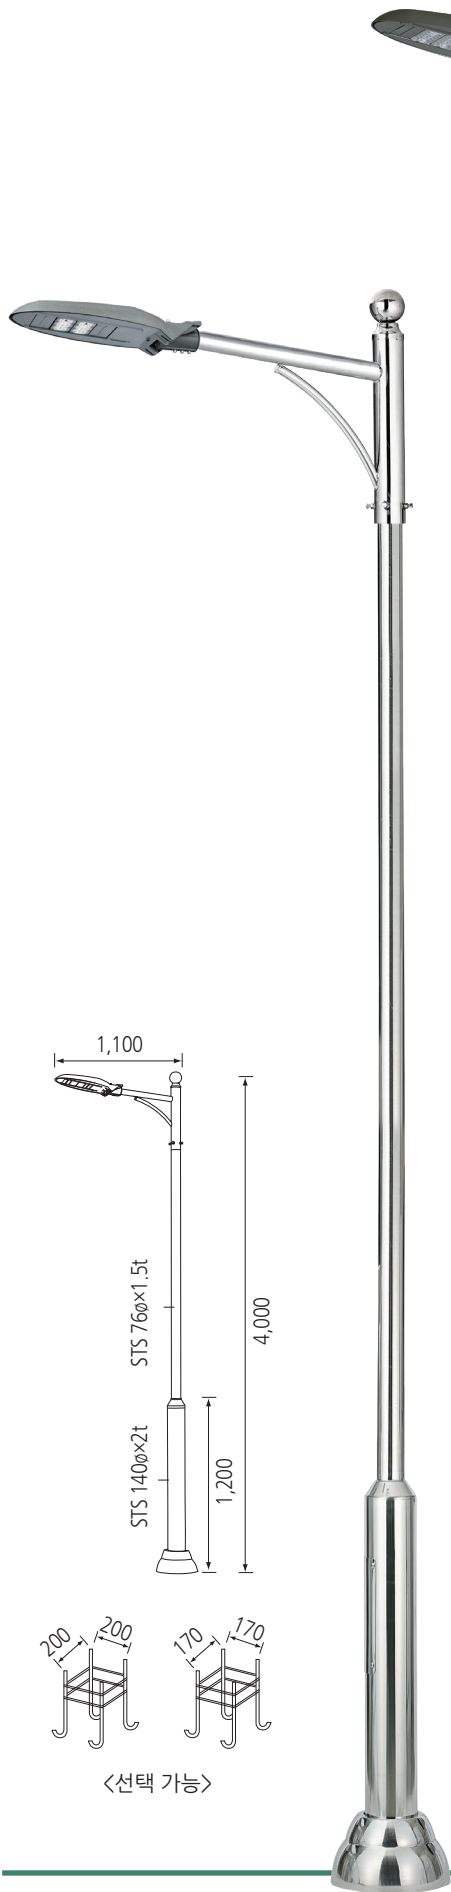

STS-JB050-LB-1

LAMP LED 25W×2EA, 50W
LED FLEXIBLE 2W×2EA, 4W

STS-JB060-1

LAMP LED 30W×2EA, 60W