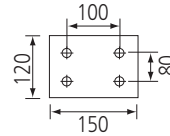

149S-CDB

POLE Aluminum pipe
LAMP COB LED 15W
COLOR Metal Gray