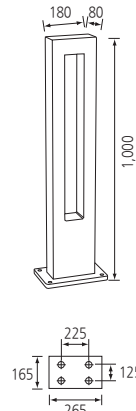

149S-PP

BODY Aluminum pipe
LAMP COB 20W×1EA, 20W
COLOR Metal Gray

나라장터 물품식별번호 24044654

ST140-L

SIZE W140Ø×H1,000
LAMP E-26

ST140-S

SIZE W140Ø×H600
LAMP E-26

7205

POLE Aluminum pipe
LAMP COB LED 15 W
COLOR Black

7204

POLE Aluminum pipe
LAMP COB LED 15 W
COLOR Black