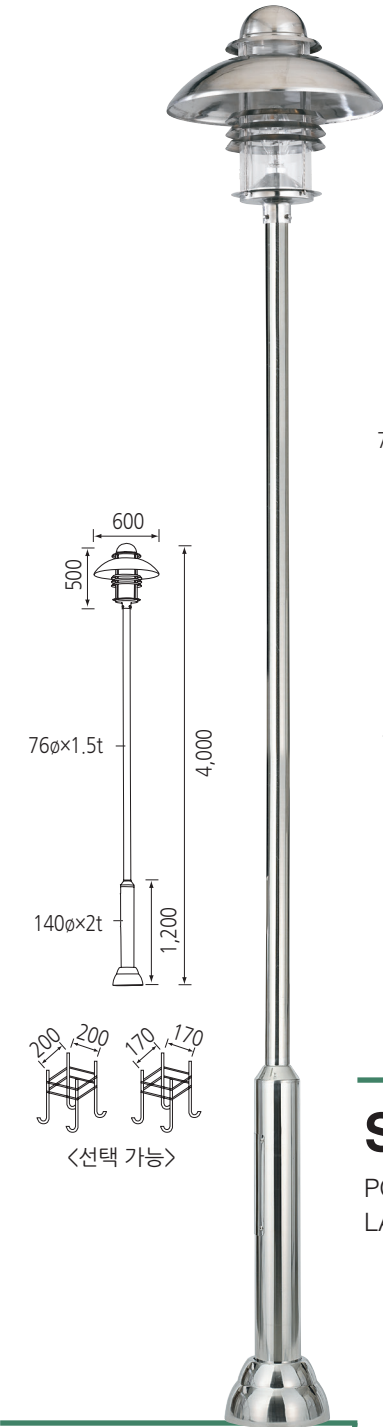

### TW-CW050

SIZE E511xW268xH103  
LAMP LED 50W

나라장터 물품식별번호 23662072

### TW-CW060

SIZE E511xW268xH103  
LAMP LED 60W

나라장터 물품식별번호 23416434

### KL-60

SIZE W490xH370  
LAMP LED 60W

## STS-12

POLE Stainless pipe  
LAMP E39