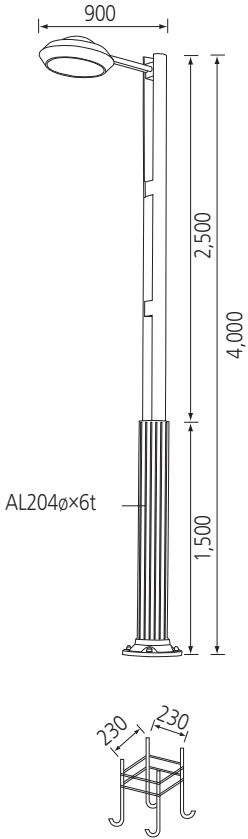

# 190-FFMD

POLE Aluminum pipe  
LAMP LED 25W모듈×3EA, 75W  
COLOR Black

# 190-LDB

POLE Aluminum pipe  
LAMP LED BAR 118W  
COLOR Old Copper

나라장터 물품식별번호  
24485400