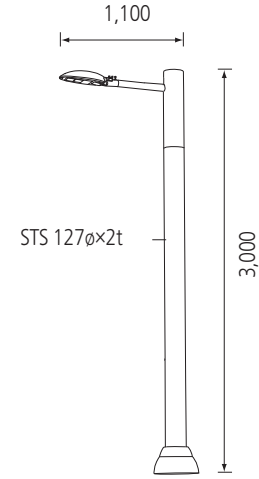

TW-JB150

SIZE E635xW275xH110
LAMP LED 모듈 30Wx5EA, 150W

나라장터 물품식별번호 23416431

TW-JB125

SIZE E635xW275xH110
LAMP LED 모듈 25Wx5EA, 125W

나라장터 물품식별번호 23416432

TW-JB100

SIZE E635xW275xH110
LAMP LED 100W

나라장터 물품식별번호 23416433

TW-JB075

SIZE E635xW275xH110
LAMP LED 75W

TW-JB060

SIZE E635xW275xH110
LAMP LED 60W

<선택 가능>

STSL-CW050

POLE Stainless pipe
LAMP Housing Aluminum Die-Casting
LAMP LED 50Wx1EA, 50W

T2000-L150

SIZE E910xW350xH210
LAMP LED 모듈 30Wx5EA, 150W

T2000-L120

SIZE E910xW350xH210
LAMP LED 모듈 30Wx4EA, 120W

EL-100

SIZE W490xH370
LAMP LED 100W

EL-60

SIZE W490xH370
LAMP LED 60W

TW-CW050

SIZE E511xW268xH103
LAMP LED 50W

나라장터 물품식별번호 23662072

TW-CW060

SIZE E511xW268xH103
LAMP LED 60W

나라장터 물품식별번호 23416434

KL-60

SIZE W490xH370
LAMP LED 60W