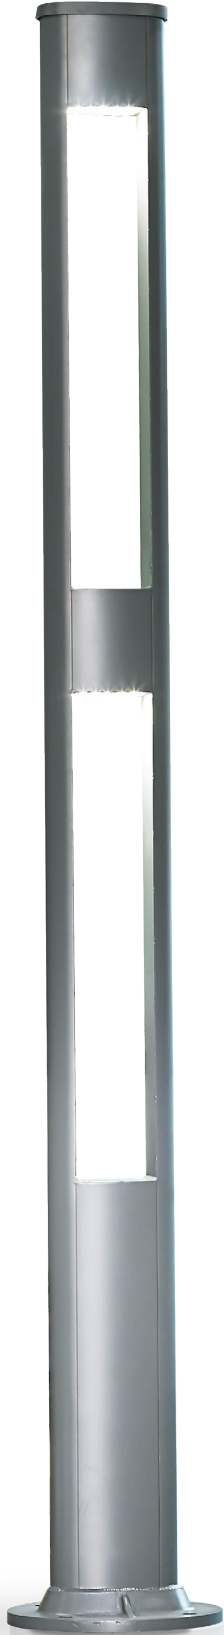

142-MD

POLE Aluminum pipe
LAMP LED 30W모듈×2EA, 60W
COLOR Metal Gray