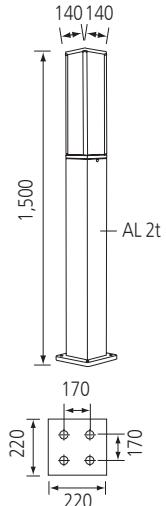

8118

BODY Aluminum pipe
LAMP Housing PC
LAMP E26
COLOR Metal Gray

7117

BODY Aluminum pipe
LAMP Housing PC
LAMP E26
COLOR Metal Gray

8119

BODY Aluminum pipe
LAMP Housing PC
LAMP E26
COLOR Metal Gray

7201

BODY Aluminum pipe
LAMP Housing PC
LAMP E26
COLOR Metal Gray

7118

BODY Aluminum pipe
LAMP Housing PC
LAMP E26
COLOR Metal Gray

7119

BODY Aluminum pipe
LAMP Housing PC
LAMP LED BAR 28W
COLOR Metal Gray

7200

BODY Aluminum pipe
LAMP Housing PC
LAMP LED BAR 28W
COLOR Metal Gray

나라장터 물품식별번호 23486774