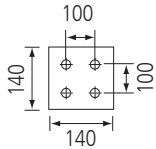

149S-CDB

POLE Aluminum pipe
LAMP COB LED 15W
COLOR Metal Gray