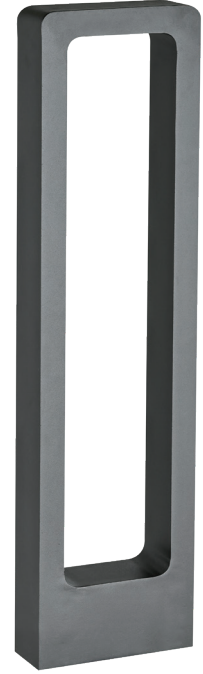

170S-2SC

POLE Aluminum pipe
LAMP COB LED 15W
COLOR Metal Gray