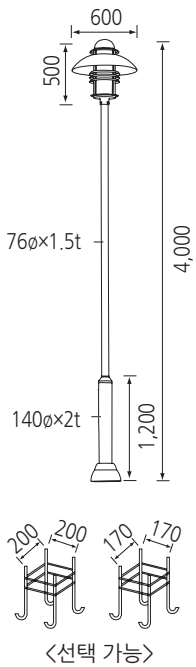

INDUSTRY POLE

We specialize in outdoor lighting

STS-12

POLE Stainless pipe
LAMP E39