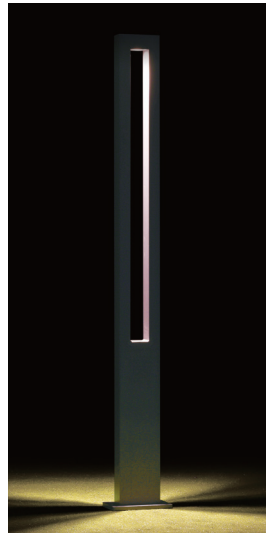

148S-1COT

SIZE W500×H2,000
LAMP LED 20W×1EA, 20W
COLOR Metal Gray