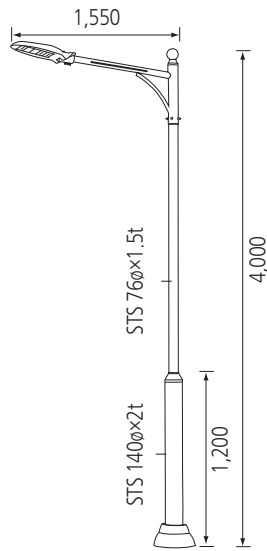

150-JB060-1

LAMP LED 30W×2EA, 60W