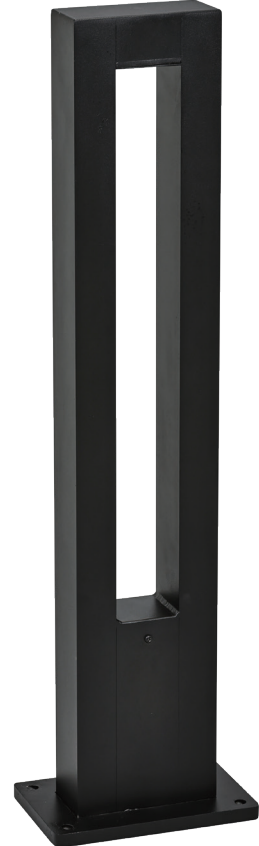

7204

POLE Aluminum pipe
LAMP COB LED 15 W
COLOR Black