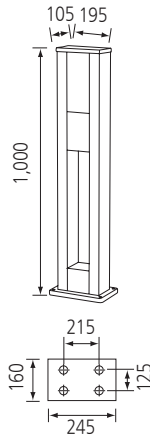

8119

BODY Aluminum pipe
LAMP Housing PC
LAMP E26
COLOR Metal Gray