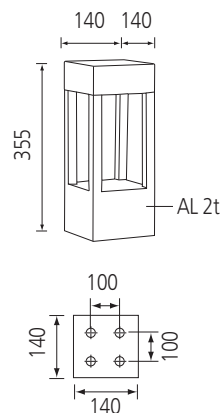

150S-CDB

POLE Aluminum pipe
LAMP COB LED 15W
COLOR Metal Gray

150SS-CDB

POLE Aluminum pipe
LAMP COB LED 15W
COLOR Metal Gray

133S-CDB

POLE Aluminum pipe
LAMP COB LED 15W
COLOR Metal Gray

나라장터 물품식별번호 24999899

170S-CDB

POLE Aluminum pipe
LAMP COB LED 15W
COLOR Metal Gray

나라장터 물품식별번호 24999909