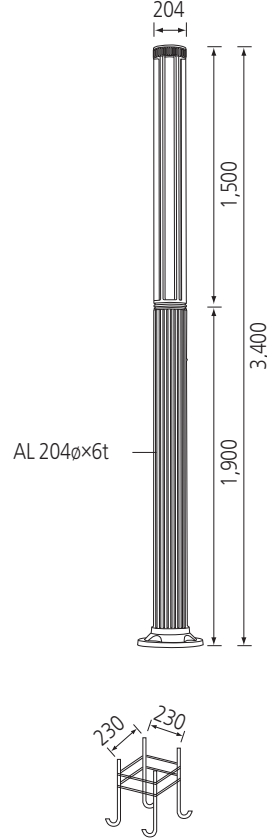

# 190-FFMD

POLE Aluminum pipe  
LAMP LED 25W모듈×3EA, 75W  
COLOR Black

# 190-LDB

POLE Aluminum pipe  
LAMP LED BAR 118W  
COLOR Old Copper

나라장터 물품식별번호  
24485400