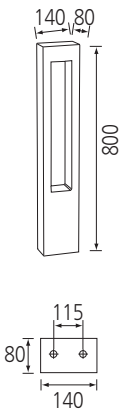

7204

POLE Aluminum pipe
LAMP COB LED 15 W
COLOR Black