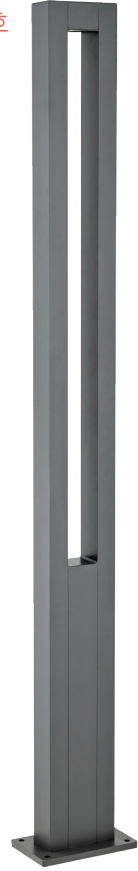

7204L

POLE Aluminum pipe
LAMP COB LED 15W
COLOR Metal Gray

나라장터 물품식별번호
24999911

150S-MI

BODY Aluminum pipe
LAMP COB 20W×1EA, 20W
COLOR Metal Gray

나라장터 물품식별번호
24044651