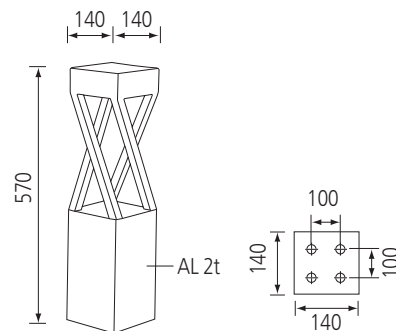

150M-CDB

POLE Aluminum pipe
LAMP COB LED 15W
COLOR Metal Gray

나라장터 물품식별번호 24999904

7206

POLE Aluminum pipe
LAMP COB LED 15W
COLOR Metal Gray

나라장터 물품식별번호 24999912

170S-2SC

POLE Aluminum pipe
LAMP COB LED 15W
COLOR Metal Gray

170S-SC

POLE Aluminum pipe
LAMP COB LED 15W
COLOR Metal Gray