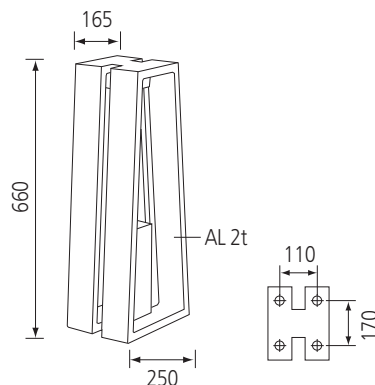

150S-XCB

POLE Aluminum pipe
LAMP COB LED 15W
COLOR Metal Gray

나라장터 물품식별번호 24999907

149M-XCB

POLE Aluminum pipe
LAMP COB LED 15W
COLOR Metal Gray

나라장터 물품식별번호 24999902

700-NBC

POLE Aluminum pipe
LAMP COB LED 15W
COLOR Metal Gray

660-SDR

POLE Aluminum pipe
LAMP COB LED 15W
COLOR Metal Gray