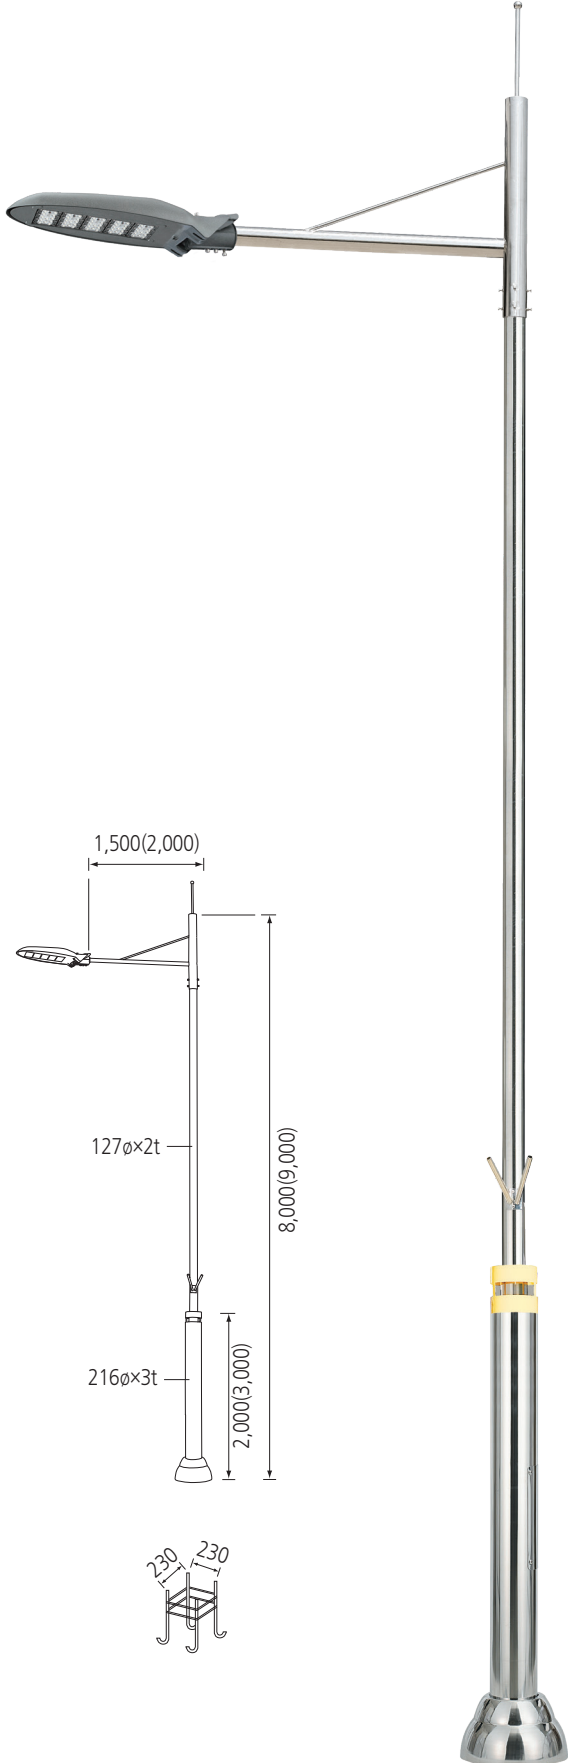

180-JB125

POLE Stainless pipe
LAMP Housing Aluminum Die-casting
LAMP LED 모듈 25W×5EA, 125W