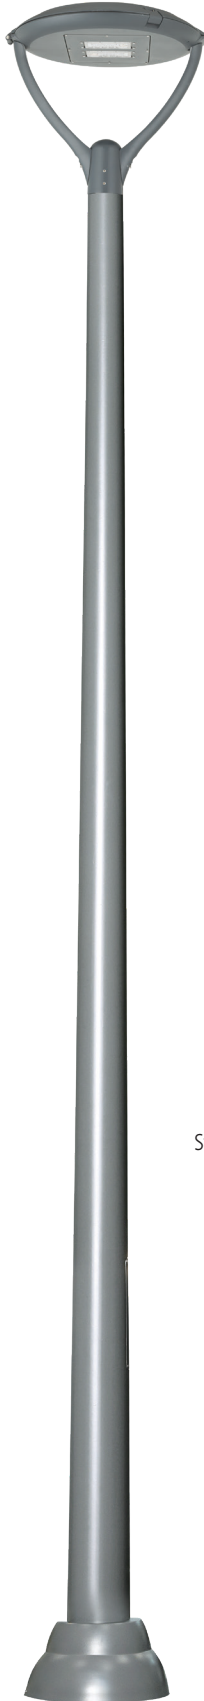

STL-IUD

POLE Steel pipe
LAMP LED 모듈 30W×2EA, 60W