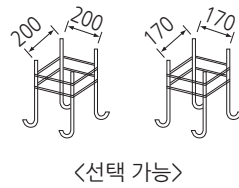

150-JB060-1

LAMP LED 30W×2EA, 60W