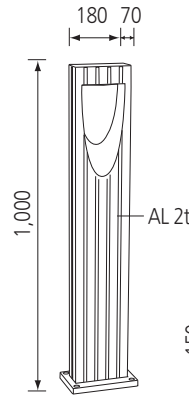

141S-MC

POLE Aluminum pipe
LAMP COB LED 15W
COLOR Metal Gray