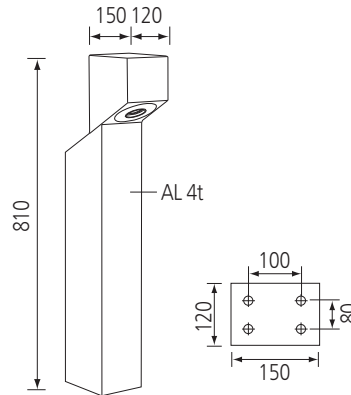

700-NBC

POLE Aluminum pipe
LAMP COB LED 15W
COLOR Metal Gray