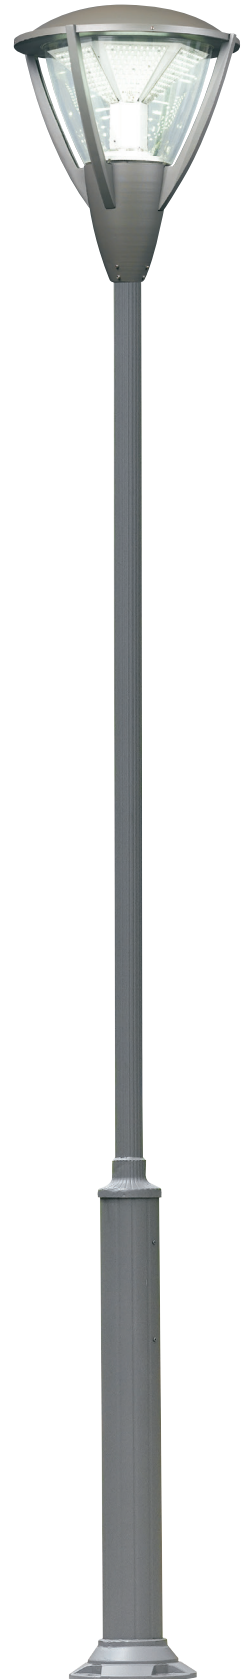

<선택 가능>