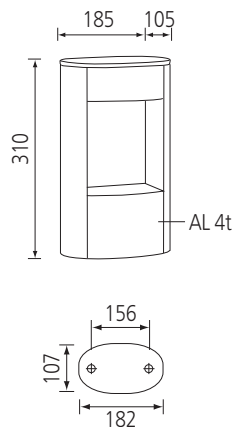

149S-PD

POLE Aluminum pipe
LAMP COB LED 15W
COLOR Metal Gray

142S-MCB

POLE Aluminum pipe
LAMP COB LED 15W
COLOR Metal Gray

148S-ICB

POLE Aluminum pipe
LAMP COB LED 15W
COLOR Metal Gray

나라장터 물품식별번호 24999900

148S-MCB

POLE Aluminum pipe
LAMP COB LED 15W
COLOR Metal Gray

나라장터 물품식별번호 24999901