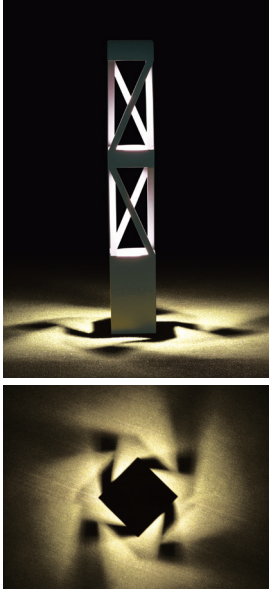

170S-2SC

POLE Aluminum pipe
LAMP COB LED 15W
COLOR Metal Gray