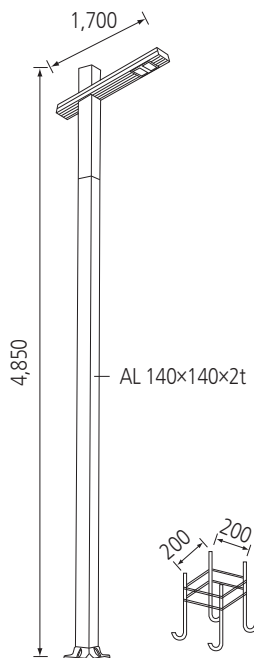

170-CR

POLE Aluminum pipe
LAMP LED 모듈 30W×2EA, 60W

170-CR2

POLE Aluminum pipe
LAMP LED 모듈 30W×3EA, 90W

나라장터 물품식별번호
23490924

172-CR

POLE Aluminum pipe
LAMP LED 모듈 30W×2EA, 60W

나라장터 물품식별번호
23490923

172-CR2

POLE Aluminum pipe
LAMP LED 모듈 30W×3EA, 90W