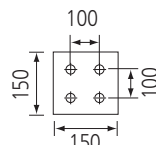

170S-SM

POLE Aluminum pipe
LAMP COB LED 15W
COLOR Metal Gray

나라장터 물품식별번호 24999910

149S-SC

POLE Aluminum pipe
LAMP COB LED 15W
COLOR Metal Gray

나라장터 물품식별번호 24999903

149S-CDB

POLE Aluminum pipe
LAMP COB LED 15W
COLOR Metal Gray

133S-SC

POLE Aluminum pipe
LAMP COB LED 15W
COLOR Metal Gray