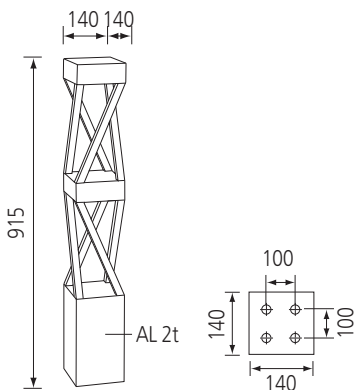

150M-CDB

POLE Aluminum pipe
LAMP COB LED 15W
COLOR Metal Gray

나라장터 물품식별번호 24999904

7206

POLE Aluminum pipe
LAMP COB LED 15W
COLOR Metal Gray

나라장터 물품식별번호 24999912

170S-2SC

POLE Aluminum pipe
LAMP COB LED 15W
COLOR Metal Gray

170S-SC

POLE Aluminum pipe
LAMP COB LED 15W
COLOR Metal Gray