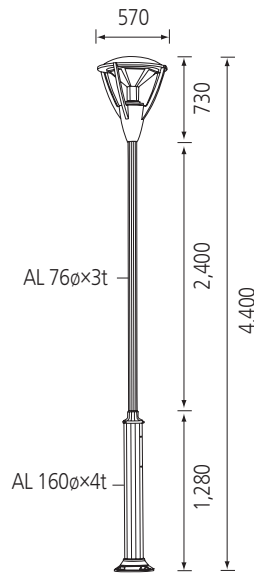

<선택 가능>