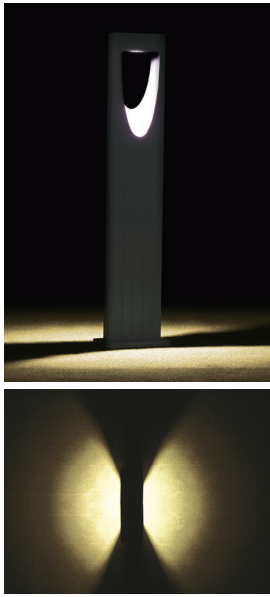

141S-RC2

POLE Aluminum pipe
LAMP COB LED 15W
COLOR Metal Gray

나라장터 물품식별번호 24999898