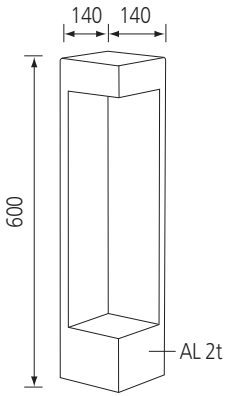

149S-CDB

POLE Aluminum pipe
LAMP COB LED 15W
COLOR Metal Gray