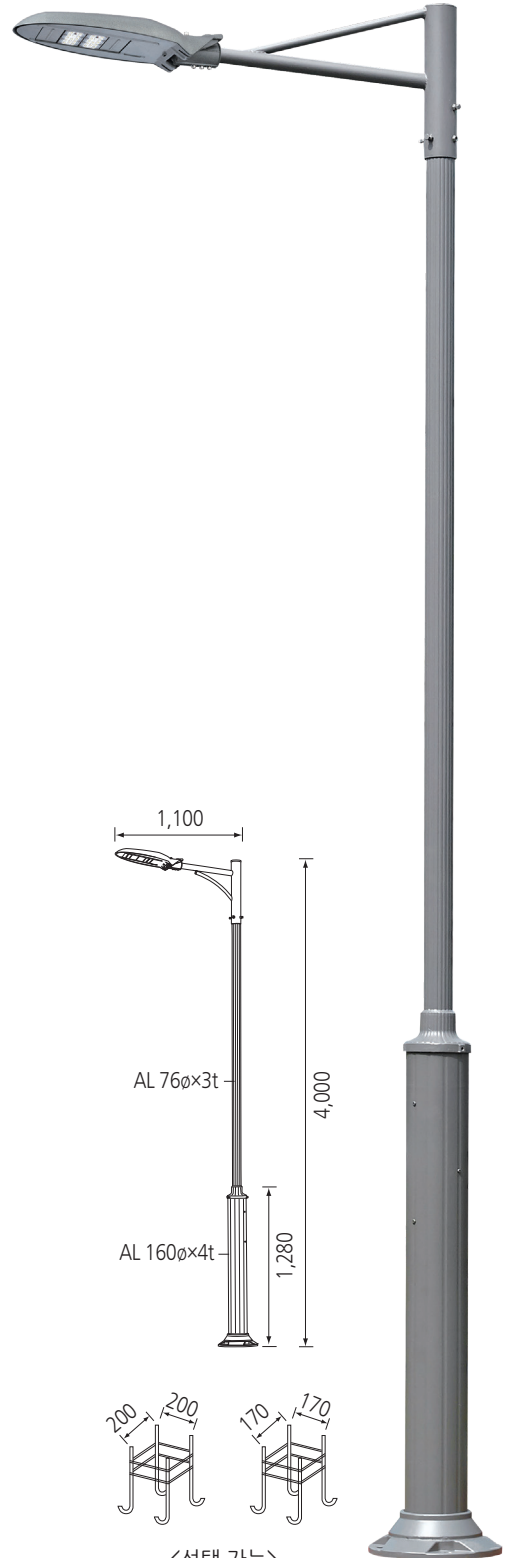

# 190-JB150

POLE Aluminum pipe  
LAMP Housing Aluminum Die-casting  
LAMP LED 모듈 30W×5EA, 150W

## 150-JB060-1

LAMP LED 30W×2EA, 60W

## STS-JB050-LB-1

LAMP LED 25W×2EA, 50W  
LED FLEXIBLE 2W×2EA, 4W