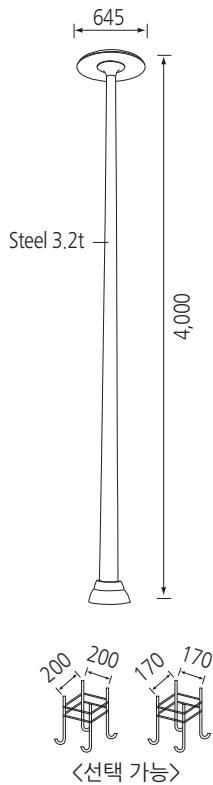

STL-UF100

POLE Steel pipe
LAMP LED 100W