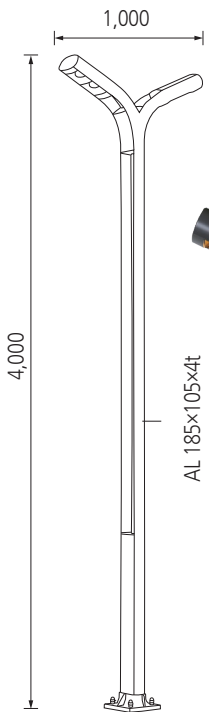

# STL-TP

POLE Steel  
LAMP LED 60W

# 148-XC-2

POLE Aluminum pipe  
LAMP LED 60W×2EA, 120W

나라장터 물품식별번호  
24999916

# 148-3COT-1B

POLE Aluminum pipe  
LAMP LED 60W+LED 20W, 80W  
LED BAR RGB 20W

나라장터 물품식별번호  
24999913

# 148-2COT-2

POLE Aluminum pipe  
LAMP LED 40W×2EA, 80W

<선택 가능>