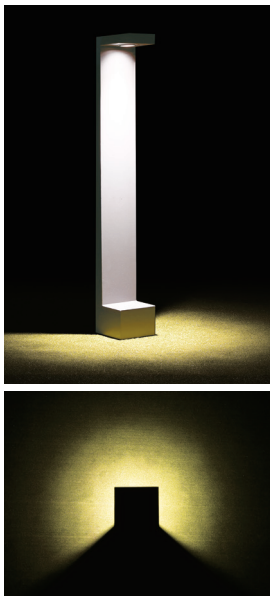

170M-MCB

POLE Aluminum pipe
LAMP COB LED 15W
COLOR Metal Gray