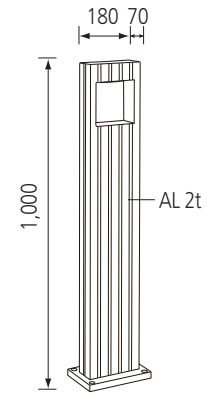

141S-RC2

POLE Aluminum pipe
LAMP COB LED 15W
COLOR Metal Gray

나라장터 물품식별번호 24999898

141S-RC1

POLE Aluminum pipe
LAMP COB LED 15W
COLOR Metal Gray

141S-MC

POLE Aluminum pipe
LAMP COB LED 15W
COLOR Metal Gray

144S-LB

POLE Aluminum pipe
LAMP LED BAR 8W
COLOR Metal Gray