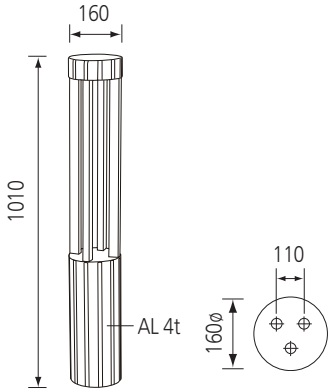

170S-2SC

POLE Aluminum pipe
LAMP COB LED 15W
COLOR Metal Gray