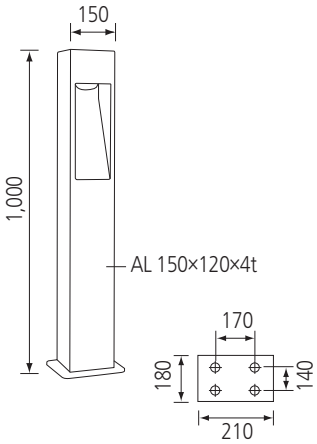

149S-PP

BODY Aluminum pipe
LAMP COB 20W×1EA, 20W
COLOR Metal Gray

나라장터 물품식별번호 24044654

ST140-L

SIZE W140Ø×H1,000
LAMP E-26

ST140-S

SIZE W140Ø×H600
LAMP E-26

7205

POLE Aluminum pipe
LAMP COB LED 15 W
COLOR Black

7204

POLE Aluminum pipe
LAMP COB LED 15 W
COLOR Black