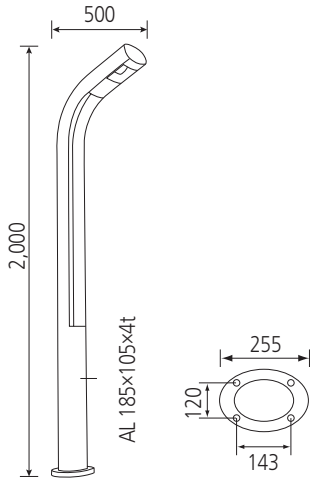

148S-1COT

SIZE W500×H2,000
LAMP LED 20W×1EA, 20W
COLOR Metal Gray