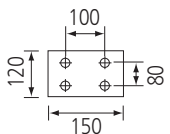

170S-SM

POLE Aluminum pipe
LAMP COB LED 15W
COLOR Metal Gray

나라장터 물품식별번호 24999910

149S-SC

POLE Aluminum pipe
LAMP COB LED 15W
COLOR Metal Gray

나라장터 물품식별번호 24999903

149S-CDB

POLE Aluminum pipe
LAMP COB LED 15W
COLOR Metal Gray

133S-SC

POLE Aluminum pipe
LAMP COB LED 15W
COLOR Metal Gray