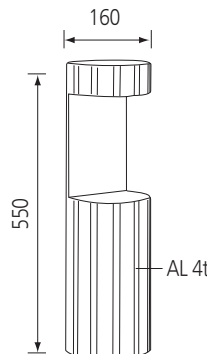

170M-MCB

POLE Aluminum pipe
LAMP COB LED 15W
COLOR Metal Gray

170S-MCB

POLE Aluminum pipe
LAMP COB LED 15W
COLOR Metal Gray

나라장터 물품식별번호 24999908

150M-MCB

POLE Aluminum pipe
LAMP COB LED 15W
COLOR Metal Gray

150S-MCB

POLE Aluminum pipe
LAMP COB LED 15W
COLOR Metal Gray