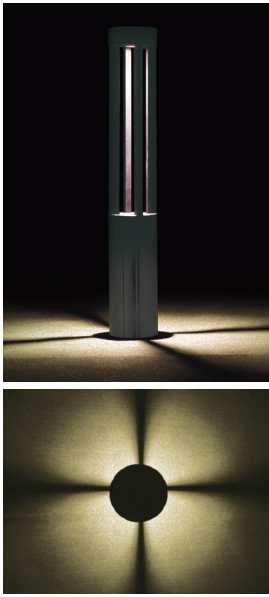

150M-CDB

POLE Aluminum pipe
LAMP COB LED 15W
COLOR Metal Gray

나라장터 물품식별번호 24999904