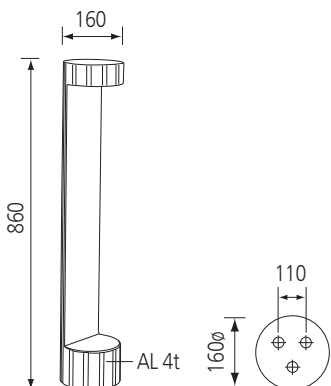

170M-MCB

POLE Aluminum pipe
LAMP COB LED 15W
COLOR Metal Gray

170S-MCB

POLE Aluminum pipe
LAMP COB LED 15W
COLOR Metal Gray

나라장터 물품식별번호 24999908

150M-MCB

POLE Aluminum pipe
LAMP COB LED 15W
COLOR Metal Gray

150S-MCB

POLE Aluminum pipe
LAMP COB LED 15W
COLOR Metal Gray