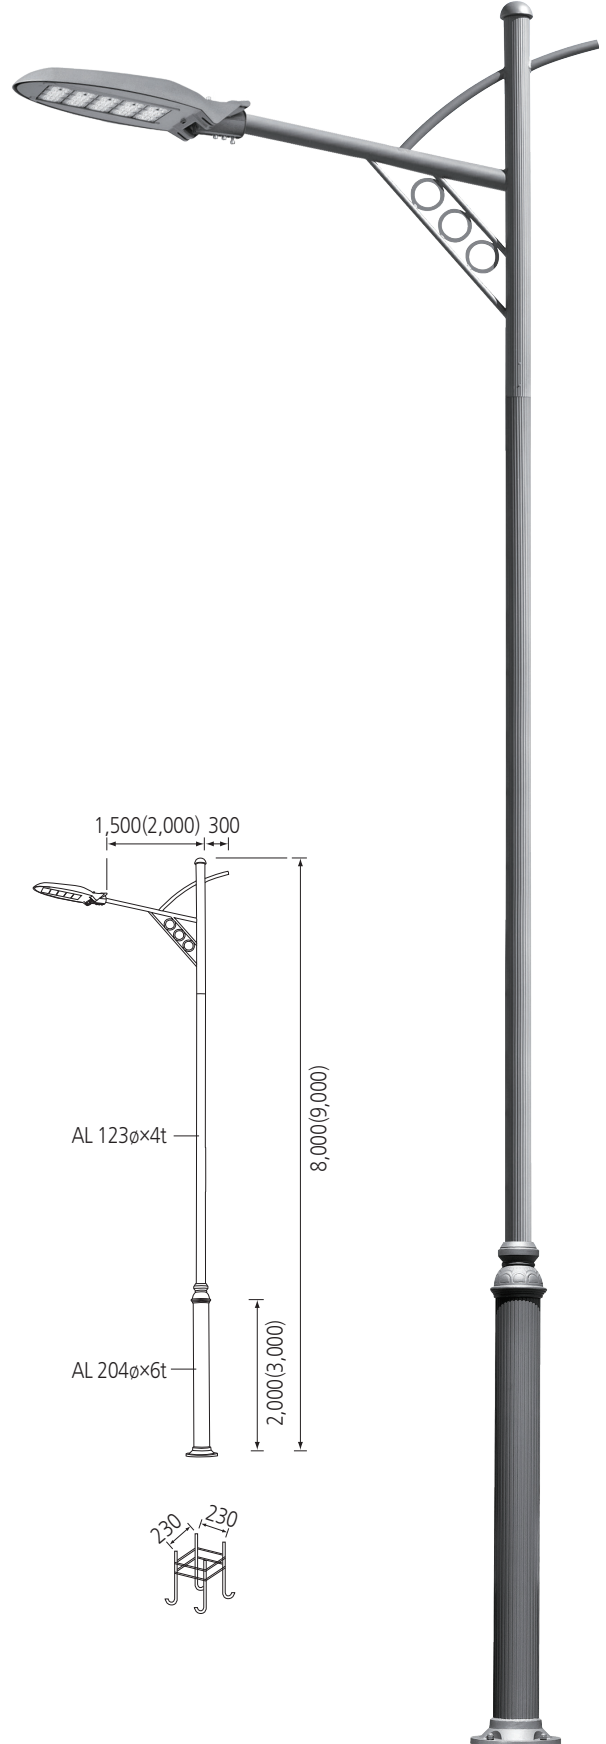

190-JB150

POLE Aluminum pipe
LAMP Housing Aluminum Die-casting
LAMP LED 모듈 30W×5EA, 150W