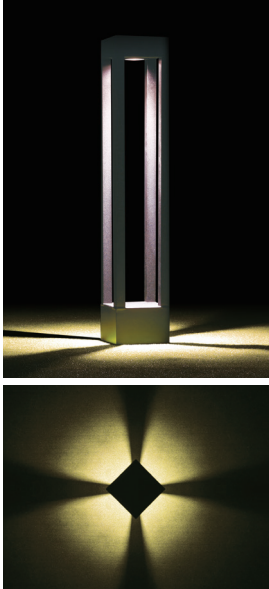

133S-CDB

POLE Aluminum pipe
LAMP COB LED 15W
COLOR Metal Gray

나라장터 물품식별번호 24999899