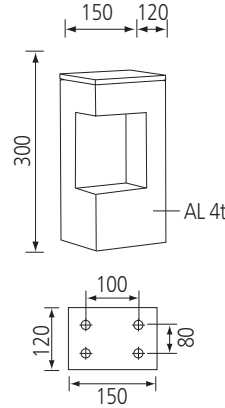

149S-CDB

POLE Aluminum pipe
LAMP COB LED 15W
COLOR Metal Gray