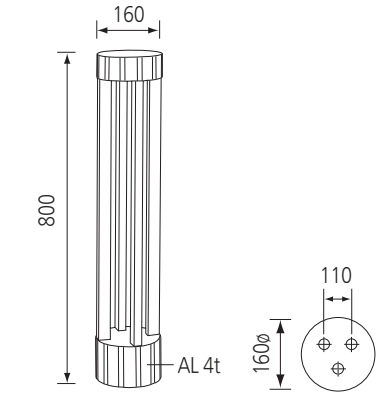

133S-CDB

POLE Aluminum pipe
LAMP COB LED 15W
COLOR Metal Gray

나라장터 물품식별번호 24999899