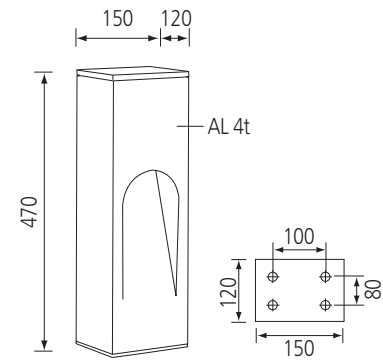

148S-ICB

POLE Aluminum pipe
LAMP COB LED 15W
COLOR Metal Gray

나라장터 물품식별번호 24999900