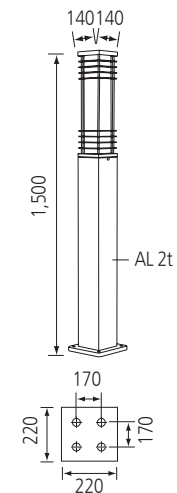

7119

BODY Aluminum pipe
LAMP Housing PC
LAMP LED BAR 28W
COLOR Metal Gray