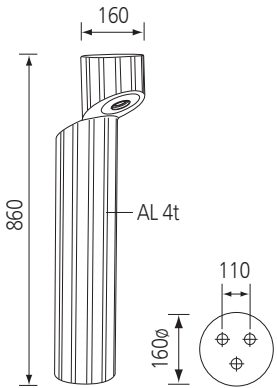

149M-XCB

POLE Aluminum pipe
LAMP COB LED 15W
COLOR Metal Gray

나라장터 물품식별번호 24999902