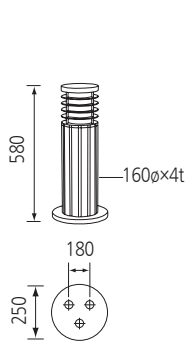

8118

BODY Aluminum pipe
LAMP Housing PC
LAMP E26
COLOR Metal Gray

7117

BODY Aluminum pipe
LAMP Housing PC
LAMP E26
COLOR Metal Gray

8119

BODY Aluminum pipe
LAMP Housing PC
LAMP E26
COLOR Metal Gray

7201

BODY Aluminum pipe
LAMP Housing PC
LAMP E26
COLOR Metal Gray

7118

BODY Aluminum pipe
LAMP Housing PC
LAMP E26
COLOR Metal Gray

7119

BODY Aluminum pipe
LAMP Housing PC
LAMP LED BAR 28W
COLOR Metal Gray

7200

BODY Aluminum pipe
LAMP Housing PC
LAMP LED BAR 28W
COLOR Metal Gray

나라장터 물품식별번호 23486774