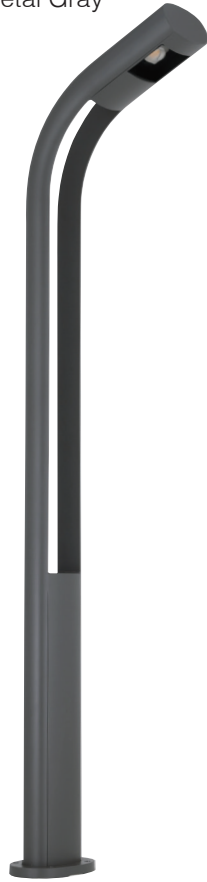

148S-1COT

SIZE W500×H2,000
LAMP LED 20W×1EA, 20W
COLOR Metal Gray