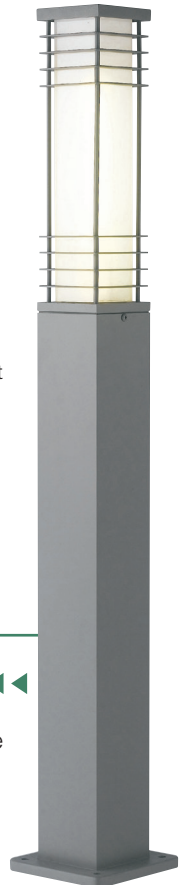

7200

BODY Aluminum pipe
LAMP Housing PC
LAMP LED BAR 28W
COLOR Metal Gray