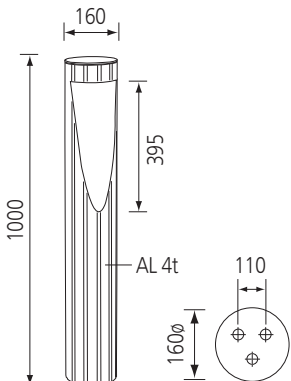

150S-SCB

POLE Aluminum pipe
LAMP COB LED 15W
COLOR Metal Gray