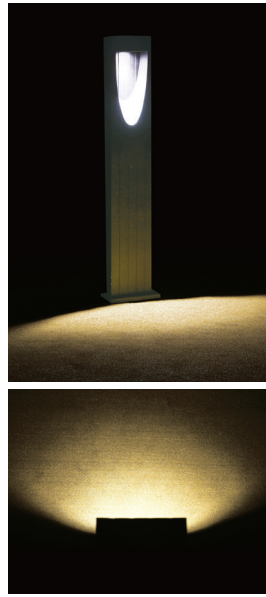

141S-RC1

POLE Aluminum pipe
LAMP COB LED 15W
COLOR Metal Gray