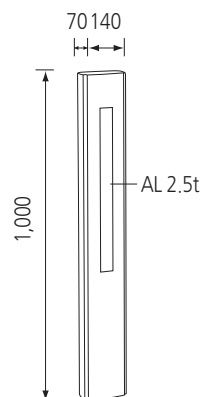

141S-RC2

POLE Aluminum pipe
LAMP COB LED 15W
COLOR Metal Gray

나라장터 물품식별번호 24999898

141S-RC1

POLE Aluminum pipe
LAMP COB LED 15W
COLOR Metal Gray

141S-MC

POLE Aluminum pipe
LAMP COB LED 15W
COLOR Metal Gray

144S-LB

POLE Aluminum pipe
LAMP LED BAR 8W
COLOR Metal Gray